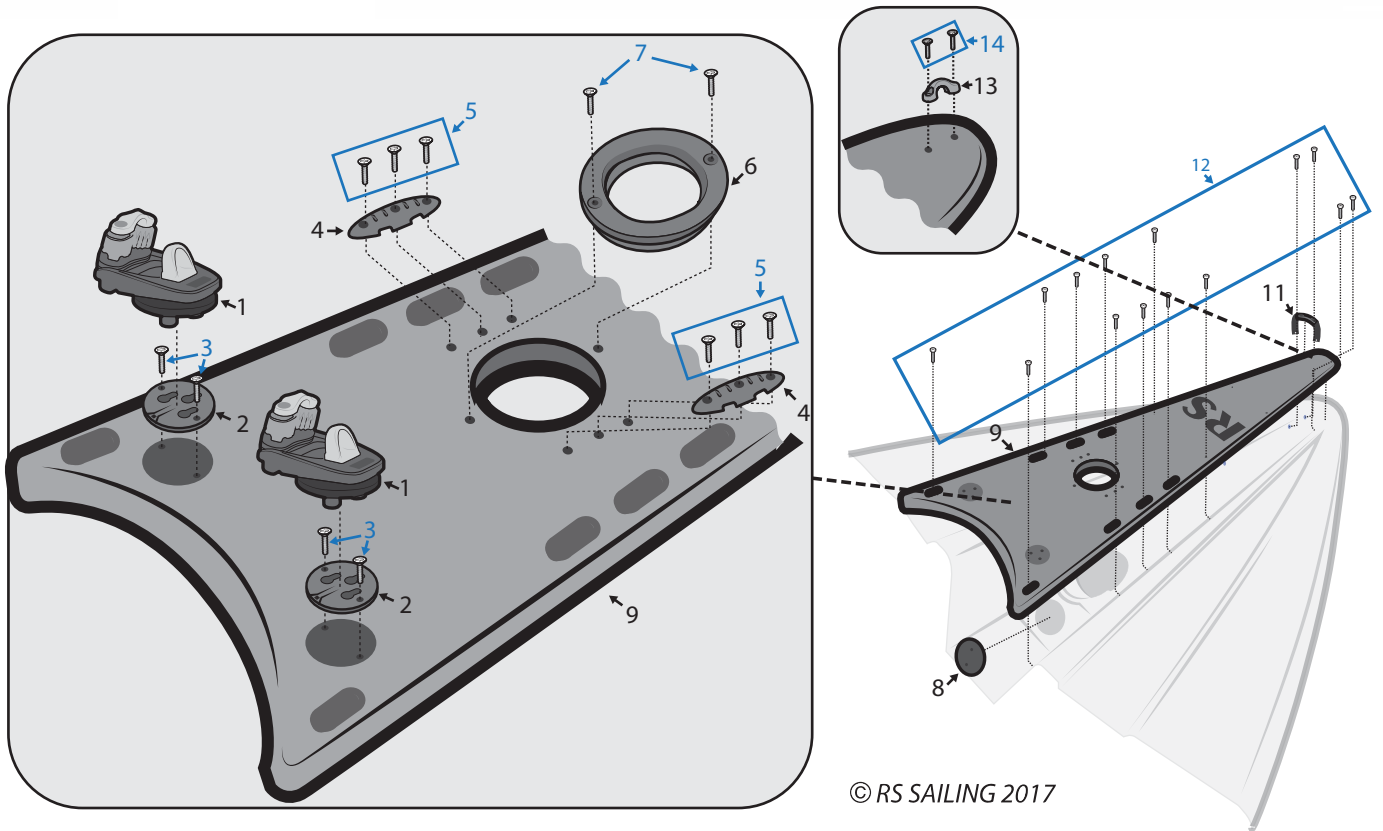

Number	Description	Product Code
1	RS Aero Kicker Swivel	AER-HF-402
2	Aero Kicker Mounting Base	AER-HF-403
4	RS Aero Selden Block Tie Deck Organiser	AER-HF-404
6	RS Aero Deck Ring	AER-HF-201
8	RS Tera/ RS Quba Inspection Cap	RSM-HF-404
9	RS Neo Foredeck	NEO-HF-100
11	RS Tera/Quba Front Carry Handle	RSM-HF-101
13	RS Aero S/S Lined Fairlead	AER-HF-100

Hull Parts - Daggerboard Area

Number	Description	Product Code
1	Seasure Stainless Steel Ring Small	S0710
2	Gottifredi Maffoli Compact 12 4mm Black	KDB04B
3	RS Quest Mainsheet Ratchet Block inc Base	QUE-HF-401
4	Selden Ratchet Block 60mm	P406301
5	SCK CSK M/SCREW M6 X 20	FIX-B6-C20
6	RS Tera / RS Quba Daggerboard Surround	TER-FO-901
7	Hawk 150mm Mylar Slot Gasket per Metre	HK007
9	RS Feva Daggerboard Rubber	FEV-HF-300
10	RS Feva Daggerboard Rubber	FEV-HF-300
11	RS Aero/ RS Quest Toestrap Attachment Plate	RSM-HF-301
12	RS Neo Toe Strap Set	NEO-HF-400
13	Allen Forged D Shackle 5mm	A-621105
14	RWO Large Spring	R1813
16	Selden Lacing Eye 38mm	508-019

Hull Parts - Helm Area

© RS SAILING 2017

Number	Description	Product Code
1	RS Neo Toe Strap Set	NEO-HF-400
2	RS Aero/ RS Quest Toestrap Attachment Plate	RSM-HF-301
4	RS200/400 Bung on String	RSM-HF-500
5	Rowing Kit Blanking Cap	RSM-HF-403

Hull Parts - Rear Deck

© RS SAILING 2017

Number	Description	Product Code
1	RS Neo Toe Strap Set	NEO-HF-400
2	RS Aero/ RS Quest Toestrap Attachment Plate	RSM-HF-301
3	RS200/400 Bung on String	RSM-HF-500
5	Selden Hatch Sealing Ring TBC	<i>Check Website</i>
6	Selden Hatch 100mm Black - RS Quest/ RS Cat16	RSM-HF-904
8	Kingfisher 8 Plait PreStretch 4mm: Black	KPS04BLK
10	Selden Ball Bearing Block 40mm: Traveller Block 40/30mm	404-101-21
11	RS Toe Strap Attachment Cross	TER-HF-401