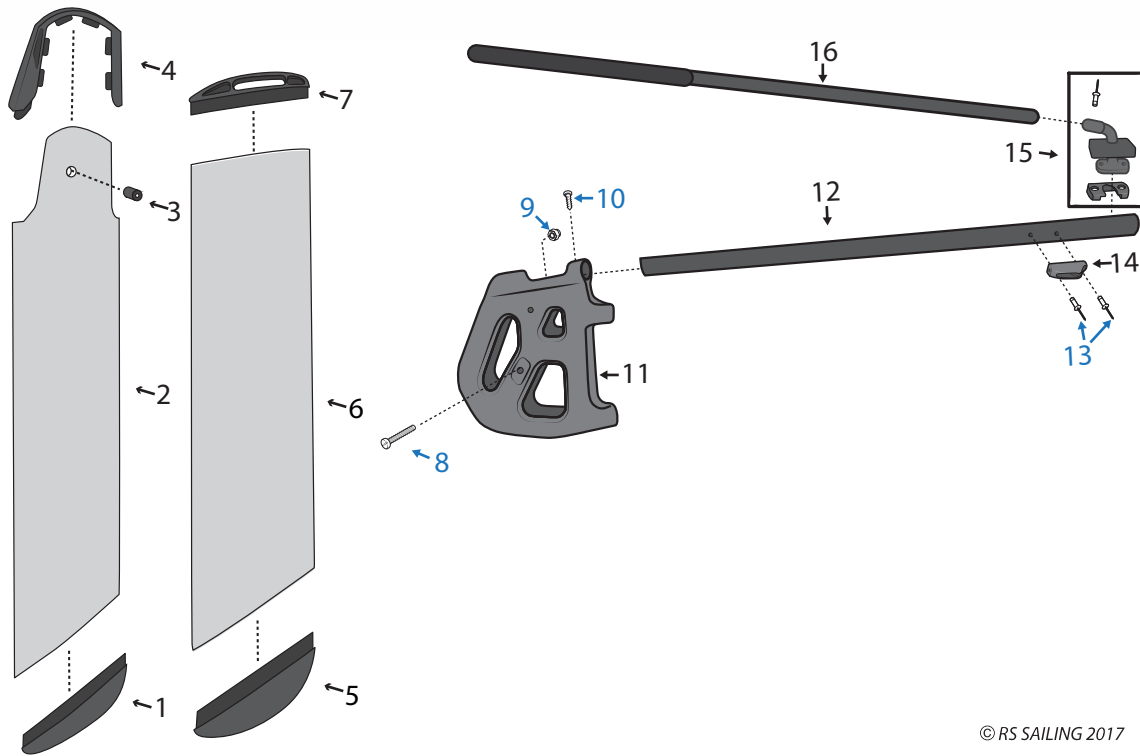

Foils & Foil Parts

© RS SAILING 2017

Number	Description	Product Code
1	APB Rudder Blade Replacement Bottom Tip	rsm-fo-909
2	RS Feva/ RS Quba/ RS Vareo Rudder Blade. Selden Stock.	RSM-FO-101
3	APB Rudder Blade Pivot Bush Narrow	RSM-FO-905
5	APB Daggerboard Replacment Bottom Tip	RSM-FO-910
6	RS Quba Aluminium Daggerboard	QUB-FO-200
7	RS Tera /Quba / Neo Daggerboard Handle	RSM-FO-900
8	Pan Head Machine Screw M8 x 50	FIX-B8-P50
9	Nyloc M8	FIX-N8-008
10	Pozzi pan screw 10 x 3/4	FIX-S10-P34
11	RS Feva/ RS Quba/ RS Vareo Stock Head	RSM-FO-304
12	RS Feva/ RS Quba Tiller and Extension	RSM-FO-400
13	Rivet Monel 4.8 x 12	FIX-R48-M12
14	Racing Micro with Becket	CL270
15	Selden Tiller Extension UJ	CA0015
16	RS Feva/ RS Quba Tiller Extension: Selden UJ	RSM-FO-500
22	RS Aero Gooseneck Spigot only	AER-SP-904
23	Selden Ball Bearing Block 20mm: Single With Becket	P402101SBK
24	RS Aero Gooseneck Sheave	AER-SP-907
25	RS Neo / RS Aero 6m Lower Complete	RSM-SP-300
26	Selden Ball Bearing Block 30mm: Single	P403101SIN