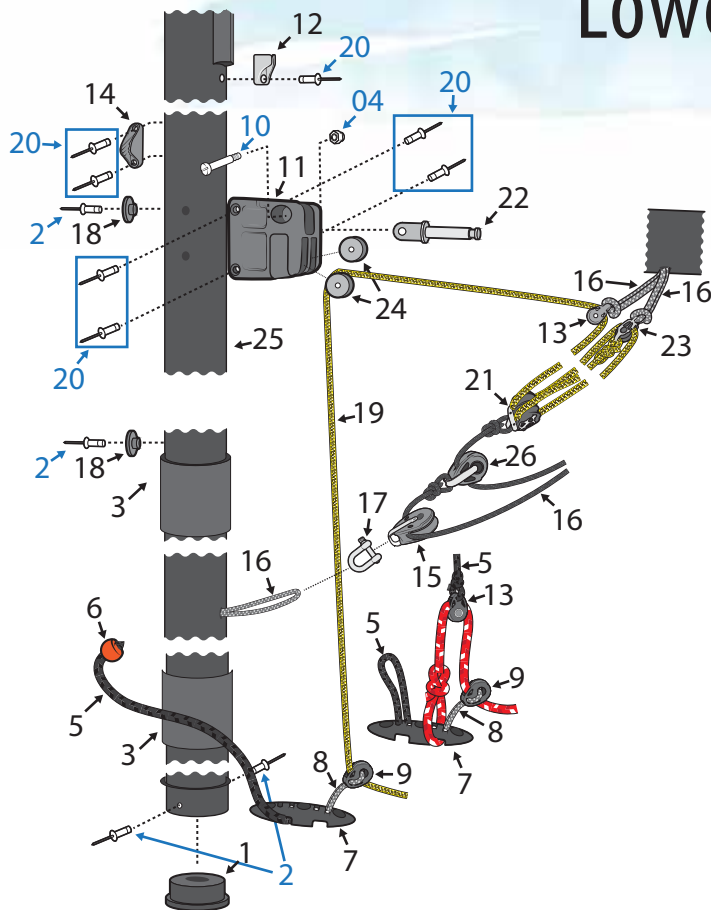

Lower Mast Parts

© RS SAILING 2017

Number	Description	Product Code
1	RS Aero Mast Heel Plug	AER-SP-905
2	Rivet Carbon 4.8 x 12	FIX-R48-C12
3	RS Aero Mast Collar	AER-SP-901
4	Nyloc M6	FIX-N6-006
5	Kingfisher 8 Plait PreStretch 4mm: Black	KPS04BLK
6	RWO 8mm Bobble: Black	R1911T
7	RS Aero Selden Block Tie Deck Organiser	AER-HF-404
8	Gottifredi Maffioli Compact 12 3mm: Black	KDB03BBLK
9	Selden Ball Bearing Block 20mm: Single Tie On	P402101STO
10	Pozzi pan machine screw M6 x 35	FIX-B6-P35
11	RS Aero Gooseneck Assembly	AER-SP-910
12	RS700/Old RS800 Carbon Sail Feeder	A.924
13	Selden Ball Bearing Block 20mm: Single	P402101SIN
14	Clamcleat Racing Mini	CL222
15	Selden Ball Bearing Block 40mm: Single	404-101-02R
16	Gottifredi Maffioli Compact 12 4mm Black	KDB04B
17	Allen 5mm Bow Shackle	A-622105
18	RS Aero Mast Button	AER-SP-903
19	Kingfisher Evolution Performance 4mm: Black	KCL04BLK
20	Rivet Carbon 4.8 x 18	FIX-R48-C18
21	Selden Ball Bearing Block 20mm: Double	P402101DBL
22	RS Aero Gooseneck Spigot only	AER-SP-904
23	Selden Ball Bearing Block 20mm: Single With Becket	P402101SBK
24	RS Aero Gooseneck Sheave	AER-SP-907
25	RS Neo / RS Aero 6m Lower Complete	RSM-SP-300
26	Selden Ball Bearing Block 30mm: Single	P403101SIN