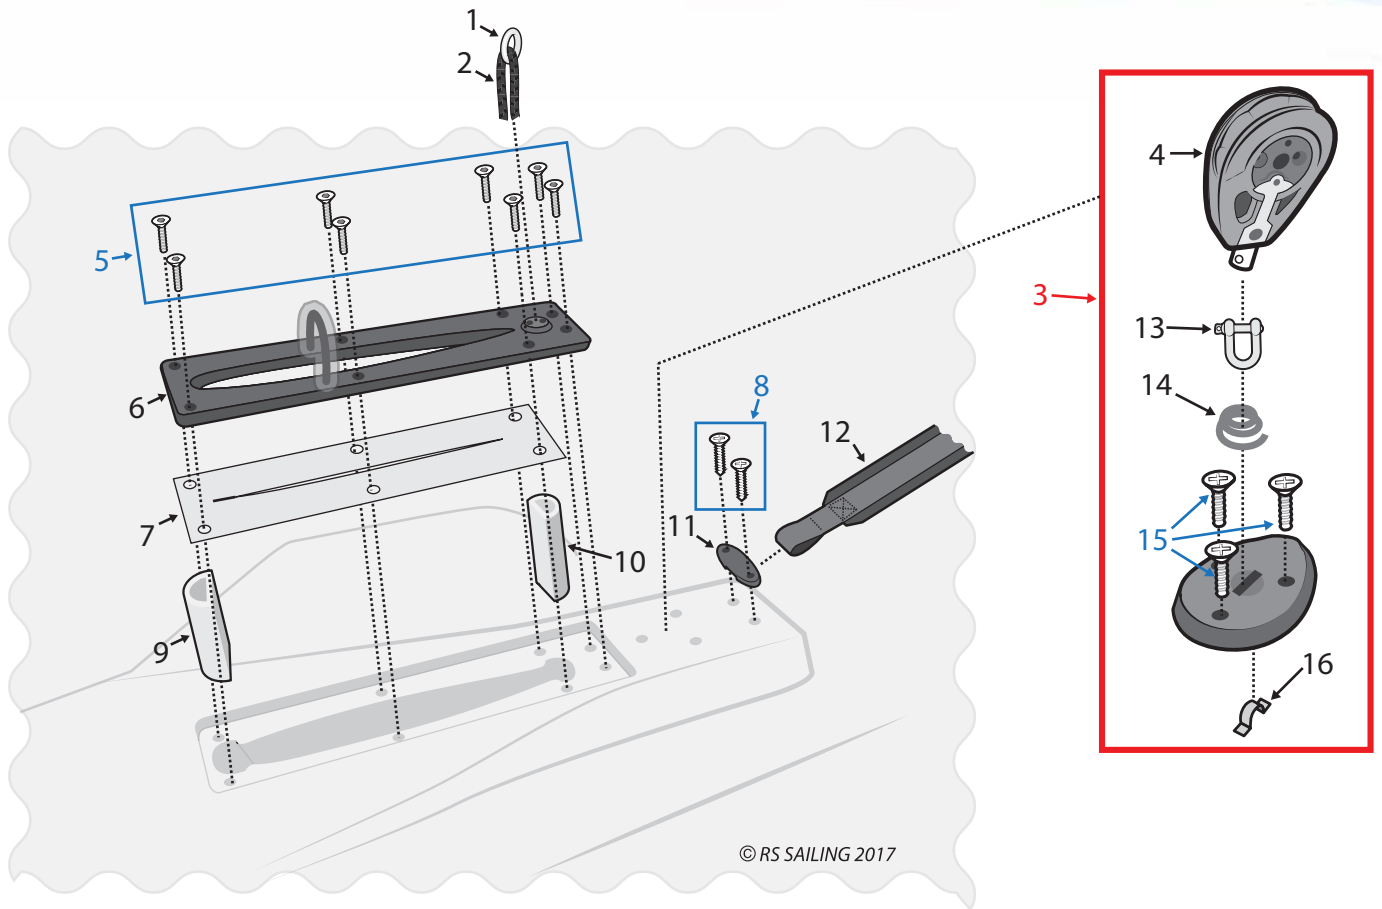

Number	Description	Product Code
1	RS Aero Kicker Swivel	AER-HF-402
2	Aero Kicker Mounting Base	AER-HF-403
4	RS Aero Selden Block Tie Deck Organiser	AER-HF-404
6	RS Aero Deck Ring	AER-HF-201
8	RS Tera/ RS Quba Inspection Cap	RSM-HF-404
9	RS Neo Foredeck	NEO-HF-100
11	RS Tera/Quba Front Carry Handle	RSM-HF-101
13	RS Aero S/S Lined Fairlead	AER-HF-100

Hull Parts - Daggerboard Area

Number	Description	Product Code
1	Seasure Stainless Steel Ring Small	S0710
2	Gottifredi Maffoli Compact 12 4mm Black	KDB04B
3	RS Quest Mainsheet Ratchet Block inc Base	QUE-HF-401
4	Selden Ratchet Block 60mm	P406301
5	SCK CSK M/SCREW M6 X 20	FIX-B6-C20
6	RS Tera / RS Quba Daggerboard Surround	TER-FO-901
7	Hawk 150mm Mylar Slot Gasket per Metre	HK007
9	RS Feva Daggerboard Rubber	FEV-HF-300
10	RS Feva Daggerboard Rubber	FEV-HF-300
11	RS Aero/ RS Quest Toestrap Attachment Plate	RSM-HF-301
12	RS Neo Toe Strap Set	NEO-HF-400
13	Allen Forged D Shackle 5mm	A-621105
14	RWO Large Spring	R1813
16	Selden Lacing Eye 38mm	508-019

Hull Parts - Helm Area

© RS SAILING 2017

Number	Description	Product Code
1	RS Neo Toe Strap Set	NEO-HF-400
2	RS Aero/ RS Quest Toestrap Attachment Plate	RSM-HF-301
4	RS200/400 Bung on String	RSM-HF-500
5	Rowing Kit Blanking Cap	RSM-HF-403

Hull Parts - Rear Deck

© RS SAILING 2017

Number	Description	Product Code
1	RS Neo Toe Strap Set	NEO-HF-400
2	RS Aero/ RS Quest Toestrap Attachment Plate	RSM-HF-301
3	RS200/400 Bung on String	RSM-HF-500
5	Selden Hatch Sealing Ring TBC	<i>Check Website</i>
6	Selden Hatch 100mm Black - RS Quest/ RS Cat16	RSM-HF-904
8	Kingfisher 8 Plait PreStretch 4mm: Black	KPS04BLK
10	Selden Ball Bearing Block 40mm: Traveller Block 40/30mm	404-101-21
11	RS Toe Strap Attachment Cross	TER-HF-401