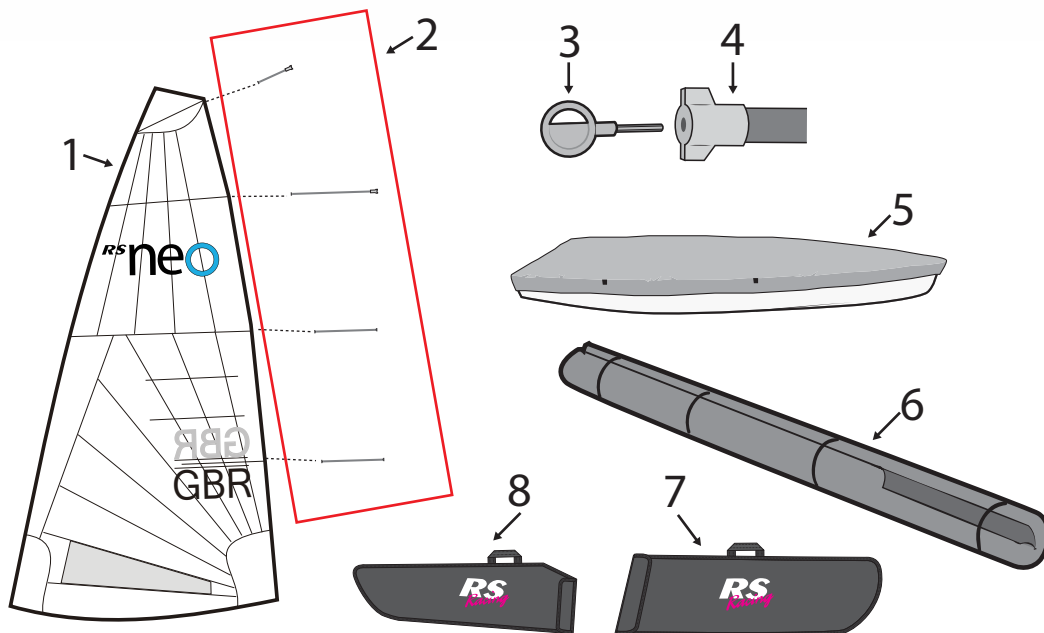

Sails | Covers | Trolleys | Trailers

© RS SAILING 2017

Number	Description	Product Code
1	RS Neo Mainsail	NEO-SA-100
2	RS NEO Mainsail Batten Set	NEO-SA-900
3	North Sails Batten Adjuster Key	RSM-SA-908
4	RS Aero Batten Adjuster	AER-SA-903
5	RS Quba Polycotton Breathable Top/Deck Cover	QUB-CO-100
6	RS Aero Padded Spar Bag	AER-CO-400
7	RS Padded Daggerboard bag	RSM-CO-600
8	RS Padded Rudder Bag - Short	RSM-CO-602
9	RS Quba Launching Trolley	QUB-TR-100
10	RS 190-220 Euro Spec Combination Road Base - 8" Wheel	RSM-TR-103
11	RS 190-220 Euro Spec Combination Road Base - 10" Wheel	RSM-TR-107
12	Trolley Wheel	RSM-TR-911
13	Trolley Wheel Spring Clip	RSM-TR-908
13	Nylon Trolley Washer M27 x 50OD x 4mm Thick	RSM-TR-916
14	8 Spare Trailer wheel	RSM-TR-903
15	10 Spare Trailer wheel	RSM-TR-902