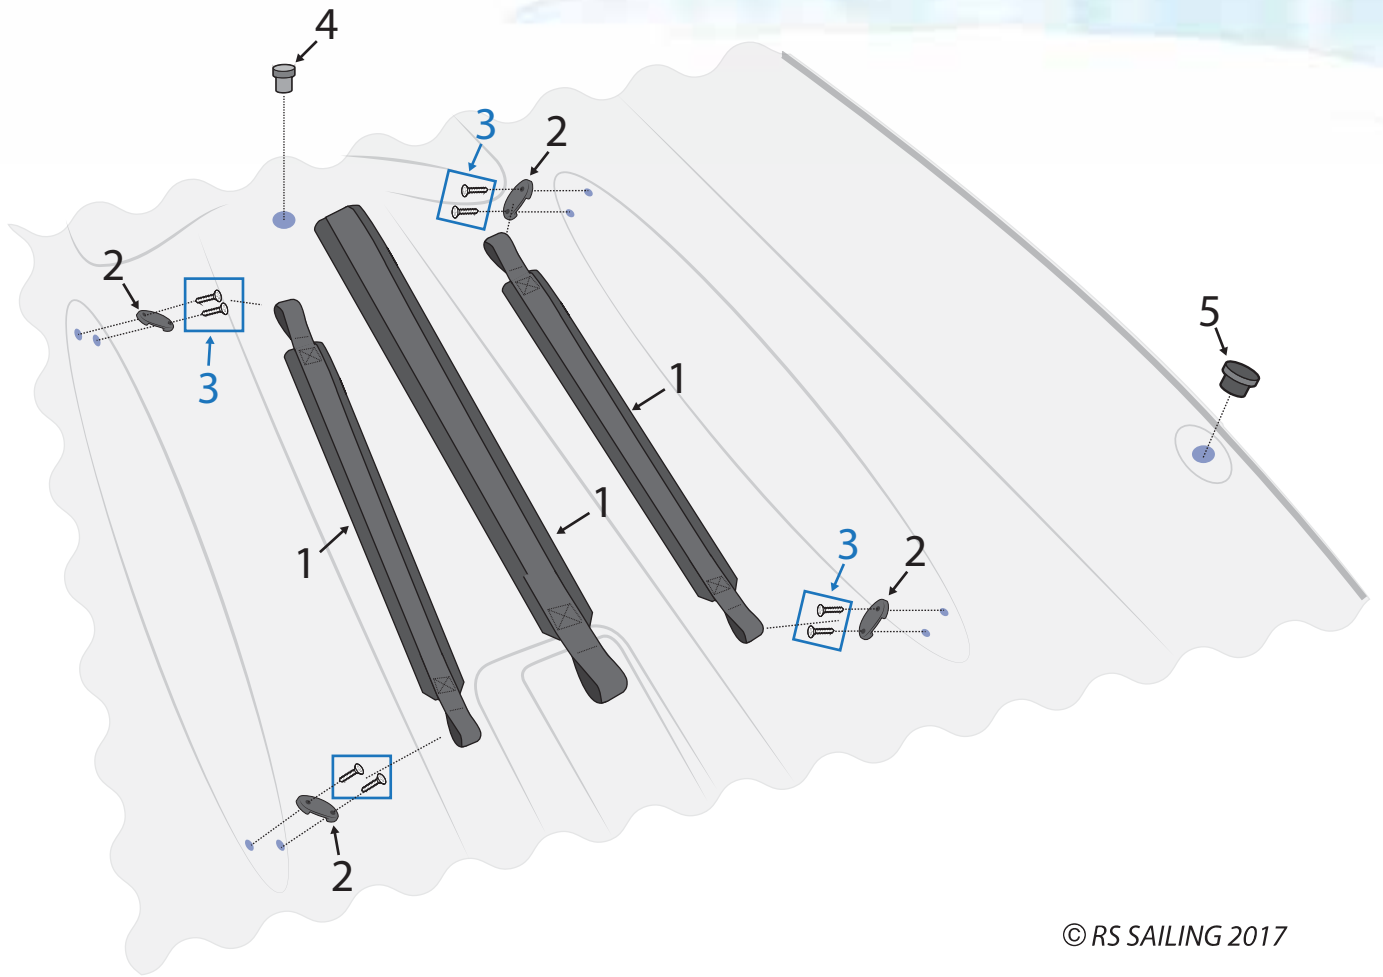

Number	Description	Product Code
1	RS Aero Kicker Swivel	AER-HF-402
2	Aero Kicker Mounting Base	AER-HF-403
4	RS Aero Selden Block Tie Deck Organiser	AER-HF-404
6	RS Aero Deck Ring	AER-HF-201
8	RS Tera/ RS Quba Inspection Cap	RSM-HF-404
9	RS Neo Foredeck	NEO-HF-100
11	RS Tera/Quba Front Carry Handle	RSM-HF-101
13	RS Aero S/S Lined Fairlead	AER-HF-100

Hull Parts - Daggerboard Area

Number	Description	Product Code
1	Seasure Stainless Steel Ring Small	S0710
2	Gottifredi Maffoli Compact 12 4mm Black	KDB04B
3	RS Quest Mainsheet Ratchet Block inc Base	QUE-HF-401
4	Selden Ratchet Block 60mm	P406301
5	SCK CSK M/SCREW M6 X 20	FIX-B6-C20
6	RS Tera / RS Quba Daggerboard Surround	TER-FO-901
7	Hawk 150mm Mylar Slot Gasket per Metre	HK007
9	RS Feva Daggerboard Rubber	FEV-HF-300
10	RS Feva Daggerboard Rubber	FEV-HF-300
11	RS Aero/ RS Quest Toestrap Attachment Plate	RSM-HF-301
12	RS Neo Toe Strap Set	NEO-HF-400
13	Allen Forged D Shackle 5mm	A-621105
14	RWO Large Spring	R1813
16	Selden Lacing Eye 38mm	508-019

Hull Parts - Helm Area

© RS SAILING 2017

Number	Description	Product Code
1	RS Neo Toe Strap Set	NEO-HF-400
2	RS Aero/ RS Quest Toestrap Attachment Plate	RSM-HF-301
4	RS200/400 Bung on String	RSM-HF-500
5	Rowing Kit Blanking Cap	RSM-HF-403

Hull Parts - Rear Deck

© RS SAILING 2017

Number	Description	Product Code
1	RS Neo Toe Strap Set	NEO-HF-400
2	RS Aero/ RS Quest Toestrap Attachment Plate	RSM-HF-301
3	RS200/400 Bung on String	RSM-HF-500
5	Selden Hatch Sealing Ring TBC	<i>Check Website</i>
6	Selden Hatch 100mm Black - RS Quest/ RS Cat16	RSM-HF-904
8	Kingfisher 8 Plait PreStretch 4mm: Black	KPS04BLK
10	Selden Ball Bearing Block 40mm: Traveller Block 40/30mm	404-101-21
11	RS Toe Strap Attachment Cross	TER-HF-401