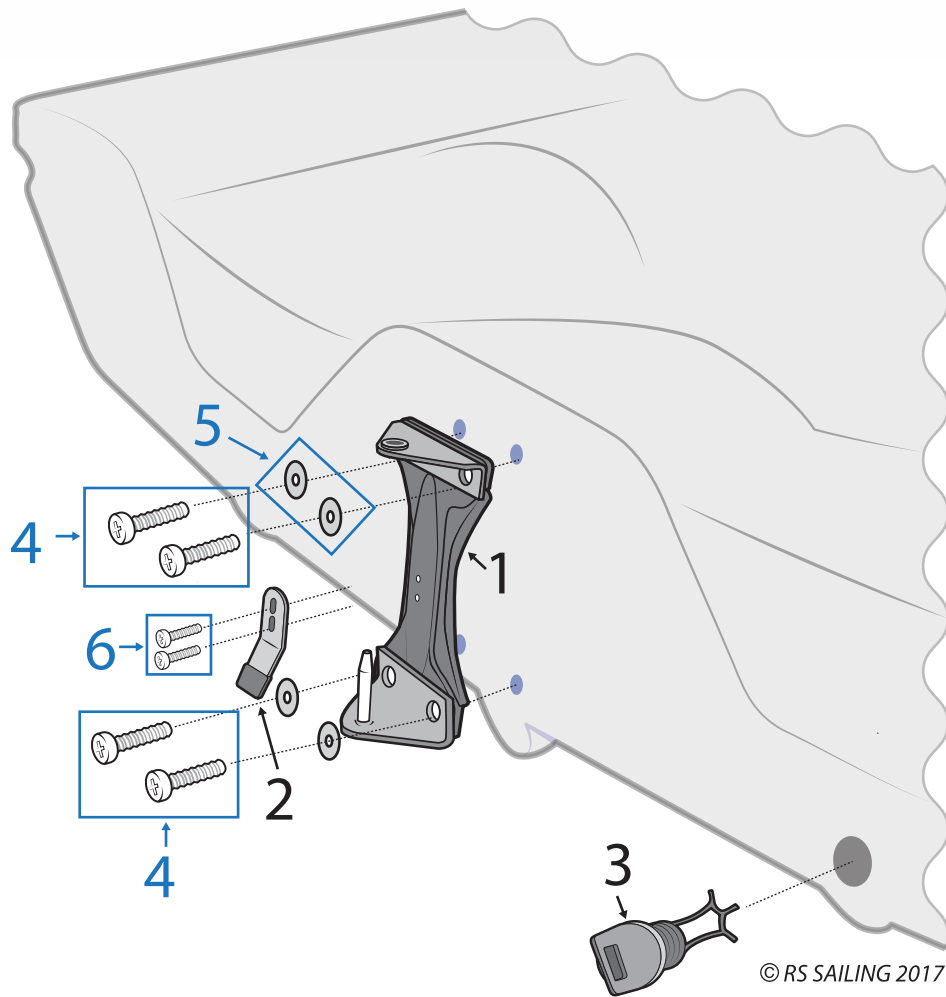

Hull Parts - Helm Area

© RS SAILING 2017

Number	Description	Product Code
1	RS Neo Toe Strap Set	NEO-HF-400
2	RS Aero/ RS Quest Toestrap Attachment Plate	RSM-HF-301
4	RS200/400 Bung on String	RSM-HF-500
5	Rowing Kit Blanking Cap	RSM-HF-403

Hull Parts - Rear Deck

© RS SAILING 2017

Number	Description	Product Code
1	RS Neo Toe Strap Set	NEO-HF-400
2	RS Aero/ RS Quest Toestrap Attachment Plate	RSM-HF-301
3	RS200/400 Bung on String	RSM-HF-500
5	Selden Hatch Sealing Ring TBC	<i>Check Website</i>
6	Selden Hatch 100mm Black - RS Quest/ RS Cat16	RSM-HF-904
8	Kingfisher 8 Plait PreStretch 4mm: Black	KPS04BLK
10	Selden Ball Bearing Block 40mm: Traveller Block 40/30mm	404-101-21
11	RS Toe Strap Attachment Cross	TER-HF-401

Hull Parts - Transom Area

Number	Description	Product Code
1	RS Feva/Quba/Vision/Vareo Transom Plate	RSM-HF-503
2	Seasure Rudder Retaining Clip Stainless Steel	S1820
3	RS APB Transom Bung	RSM-HF-501
4	Pozzi pan machine screw M6 x 16	FIX-B6-P16
5	Washer M6 'A'	FIX-W6-001
6	Button head machine screw M4 x 16	FIX-B4-B16

Top Mast Parts

Number	Description	Product Code
1	RS Aero Upper Mast Plug	AER-SP-902
2	Selden Bullseye Medium S/S Lined	508-604
3	Rivet Carbon 4.8 x 18	FIX-R48-C18
4	Carbon Rivet 5mm (Each)	RSM-MS-301
5	RWO 4mm Bobble: Black	R1901T
6	RS Aero Main Halyard Complete	AER-WEB-004
7	Clamcleat Racing Fine Line Cleat Port	CL259
9	Rivet Carbon 4.8 x 12	FIX-R48-C12
10	RS Aero Top Section Complete	AER-SP-004
11	RS Aero Mast Button	AER-SP-903
12	Rivet Carbon 4.8 x 12	FIX-R48-C12
13	RS Aero Mast Track (Per Metre)	AER-SP-906
16	RS Aero Wind indicator Hawk Mast Clip	AER-UA-108
17	CSK pozzi screw 8 x 3/4	FIX-S8-C03