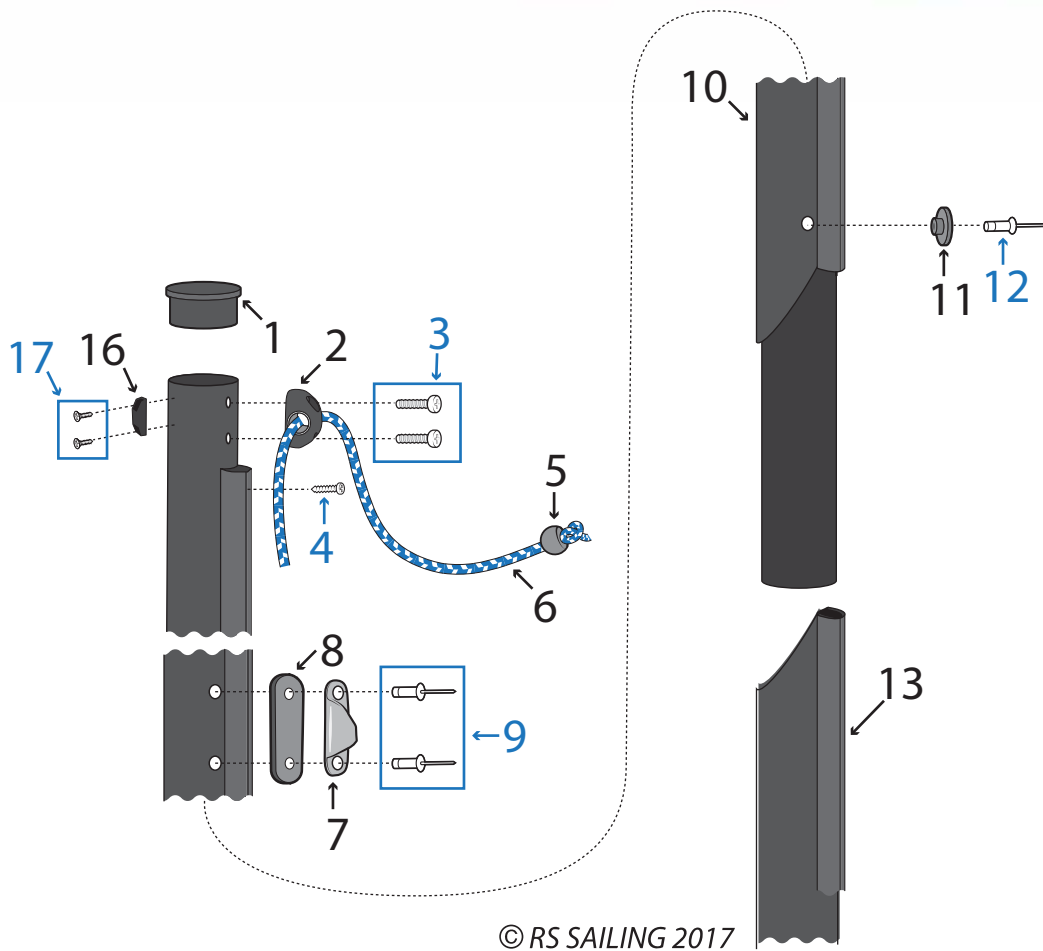

Hull Parts - Helm Area

© RS SAILING 2017

Number	Description	Product Code
1	RS Neo Toe Strap Set	NEO-HF-400
2	RS Aero/ RS Quest Toestrap Attachment Plate	RSM-HF-301
4	RS200/400 Bung on String	RSM-HF-500
5	Rowing Kit Blanking Cap	RSM-HF-403

Hull Parts - Rear Deck

© RS SAILING 2017

Number	Description	Product Code
1	RS Neo Toe Strap Set	NEO-HF-400
2	RS Aero/ RS Quest Toestrap Attachment Plate	RSM-HF-301
3	RS200/400 Bung on String	RSM-HF-500
5	Selden Hatch Sealing Ring TBC	<i>Check Website</i>
6	Selden Hatch 100mm Black - RS Quest/ RS Cat16	RSM-HF-904
8	Kingfisher 8 Plait PreStretch 4mm: Black	KPS04BLK
10	Selden Ball Bearing Block 40mm: Traveller Block 40/30mm	404-101-21
11	RS Toe Strap Attachment Cross	TER-HF-401

Hull Parts - Transom Area

Number	Description	Product Code
1	RS Feva/Quba/Vision/Vareo Transom Plate	RSM-HF-503
2	Seasure Rudder Retaining Clip Stainless Steel	S1820
3	RS APB Transom Bung	RSM-HF-501
4	Pozzi pan machine screw M6 x 16	FIX-B6-P16
5	Washer M6 'A'	FIX-W6-001
6	Button head machine screw M4 x 16	FIX-B4-B16

Top Mast Parts

Number	Description	Product Code
1	RS Aero Upper Mast Plug	AER-SP-902
2	Selden Bullseye Medium S/S Lined	508-604
3	Rivet Carbon 4.8 x 18	FIX-R48-C18
4	Carbon Rivet 5mm (Each)	RSM-MS-301
5	RWO 4mm Bobble: Black	R1901T
6	RS Aero Main Halyard Complete	AER-WEB-004
7	Clamcleat Racing Fine Line Cleat Port	CL259
9	Rivet Carbon 4.8 x 12	FIX-R48-C12
10	RS Aero Top Section Complete	AER-SP-004
11	RS Aero Mast Button	AER-SP-903
12	Rivet Carbon 4.8 x 12	FIX-R48-C12
13	RS Aero Mast Track (Per Metre)	AER-SP-906
16	RS Aero Wind indicator Hawk Mast Clip	AER-UA-108
17	CSK pozzi screw 8 x 3/4	FIX-S8-C03