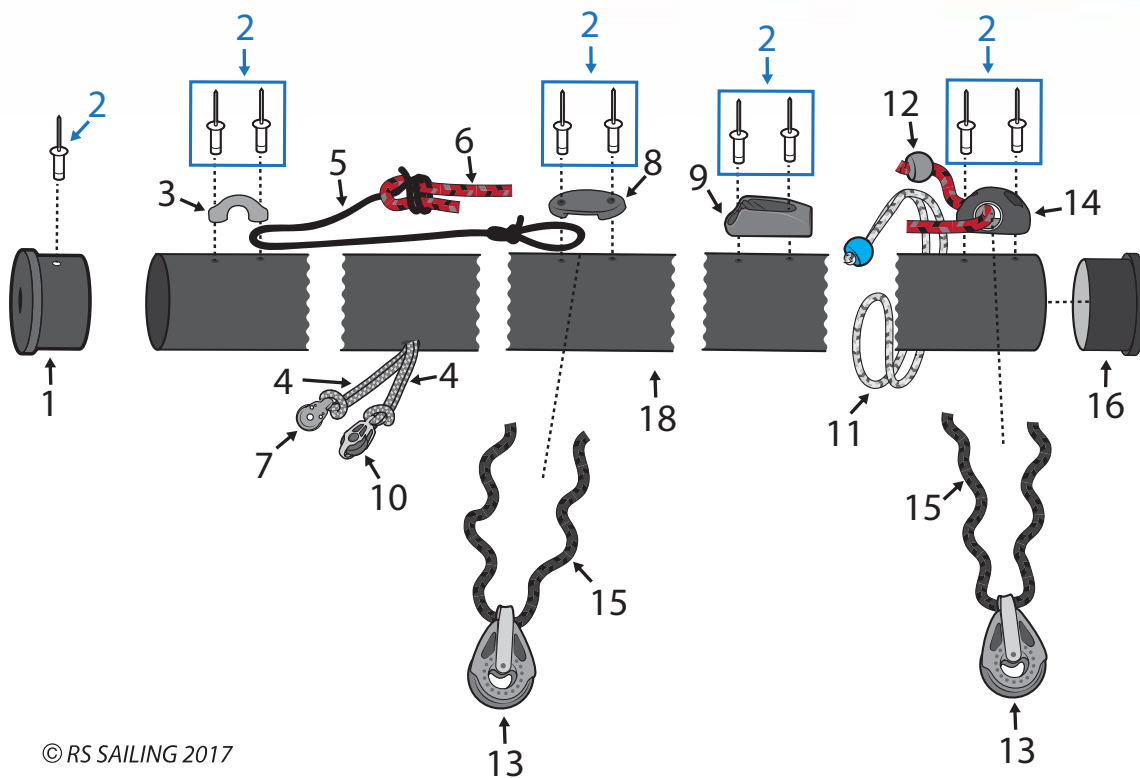

Boom Parts

© RS SAILING 2017

Number	Description	Product Code
1	RS Aero Boom Inboard End	AER-SP-908
2	Rivet Carbon 4.8 x 18	FIX-R48-C18
3	RS Aero S/S Lined Fairlead	AER-HF-100
4	Gottifredi Maffioli Compact 12 4mm Black	KDB04B
5	Kingfisher Shockcord 3mm: Black	KS303BLK
6	Kingfisher 8 Plait PreStretch 4mm: Black	KPS04BLK
7	Selden Ball Bearing Block 20mm: Single	P402101SIN
8	RS Aero/ RS Quest Toestay Attachment Plate	RSM-HF-301
9	Nylon Mk2 Junior	CL272
10	Selden Ball Bearing Block 20mm: Single With Becket	P402101SBK
11	Clew Strop	RSM-WEB-002
12	RWO 6mm Bobble: Black	R1991T
13	Selden Ball Bearing Block 40mm: Single	404-101-02R
14	Selden Bullseye Medium S/S Lined	508-604
15	Gottifredi Maffioli Evolution Race 3mm: Black	KKD03BLK
16	RS400/700 60mm Inboard End Plug	RSM-SP-904
17	RS Neo Boom Complete	NEO-SP-400
19	Kingfisher Evolution Performance 4mm: Black	KCL04BLK
20	Rivet Carbon 4.8 x 18	FIX-R48-C18
21	Selden Ball Bearing Block 20mm: Double	P402101DBL
22	RS Aero Gooseneck Spigot only	AER-SP-904
23	Selden Ball Bearing Block 20mm: Single With Becket	P402101SBK
24	RS Aero Gooseneck Sheave	AER-SP-907
25	RS Neo / RS Aero 6m Lower Complete	RSM-SP-300
26	Selden Ball Bearing Block 30mm: Single	P403101SIN