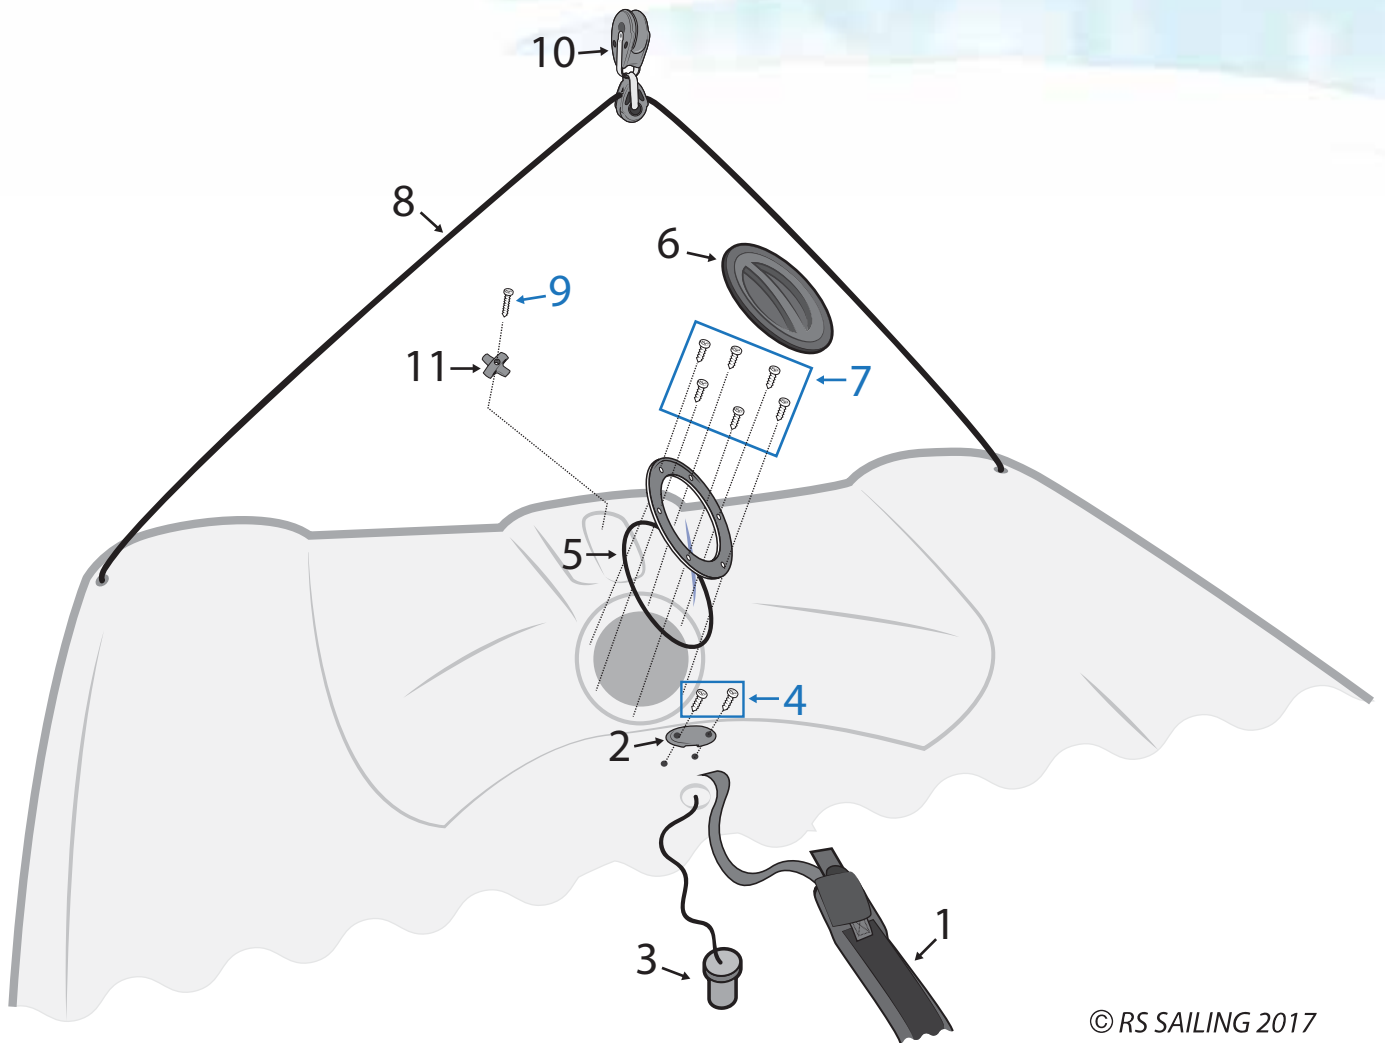

Hull Parts - Daggerboard Area

Number	Description	Product Code
1	Seasure Stainless Steel Ring Small	S0710
2	Gottifredi Maffoli Compact 12 4mm Black	KDB04B
3	RS Quest Mainsheet Ratchet Block inc Base	QUE-HF-401
4	Selden Ratchet Block 60mm	P406301
5	SCK CSK M/SCREW M6 X 20	FIX-B6-C20
6	RS Tera / RS Quba Daggerboard Surround	TER-FO-901
7	Hawk 150mm Mylar Slot Gasket per Metre	HK007
9	RS Feva Daggerboard Rubber	FEV-HF-300
10	RS Feva Daggerboard Rubber	FEV-HF-300
11	RS Aero/ RS Quest Toestrap Attachment Plate	RSM-HF-301
12	RS Neo Toe Strap Set	NEO-HF-400
13	Allen Forged D Shackle 5mm	A-621105
14	RWO Large Spring	R1813
16	Selden Lacing Eye 38mm	508-019

Hull Parts - Helm Area

© RS SAILING 2017

Number	Description	Product Code
1	RS Neo Toe Strap Set	NEO-HF-400
2	RS Aero/ RS Quest Toestrap Attachment Plate	RSM-HF-301
4	RS200/400 Bung on String	RSM-HF-500
5	Rowing Kit Blanking Cap	RSM-HF-403

Hull Parts - Rear Deck

© RS SAILING 2017

Number	Description	Product Code
1	RS Neo Toe Strap Set	NEO-HF-400
2	RS Aero/ RS Quest Toestrap Attachment Plate	RSM-HF-301
3	RS200/400 Bung on String	RSM-HF-500
5	Selden Hatch Sealing Ring TBC	<i>Check Website</i>
6	Selden Hatch 100mm Black - RS Quest/ RS Cat16	RSM-HF-904
8	Kingfisher 8 Plait PreStretch 4mm: Black	KPS04BLK
10	Selden Ball Bearing Block 40mm: Traveller Block 40/30mm	404-101-21
11	RS Toe Strap Attachment Cross	TER-HF-401

Hull Parts - Transom Area

Number	Description	Product Code
1	RS Feva/Quba/Vision/Vareo Transom Plate	RSM-HF-503
2	Seasure Rudder Retaining Clip Stainless Steel	S1820
3	RS APB Transom Bung	RSM-HF-501
4	Pozzi pan machine screw M6 x 16	FIX-B6-P16
5	Washer M6 'A'	FIX-W6-001
6	Button head machine screw M4 x 16	FIX-B4-B16