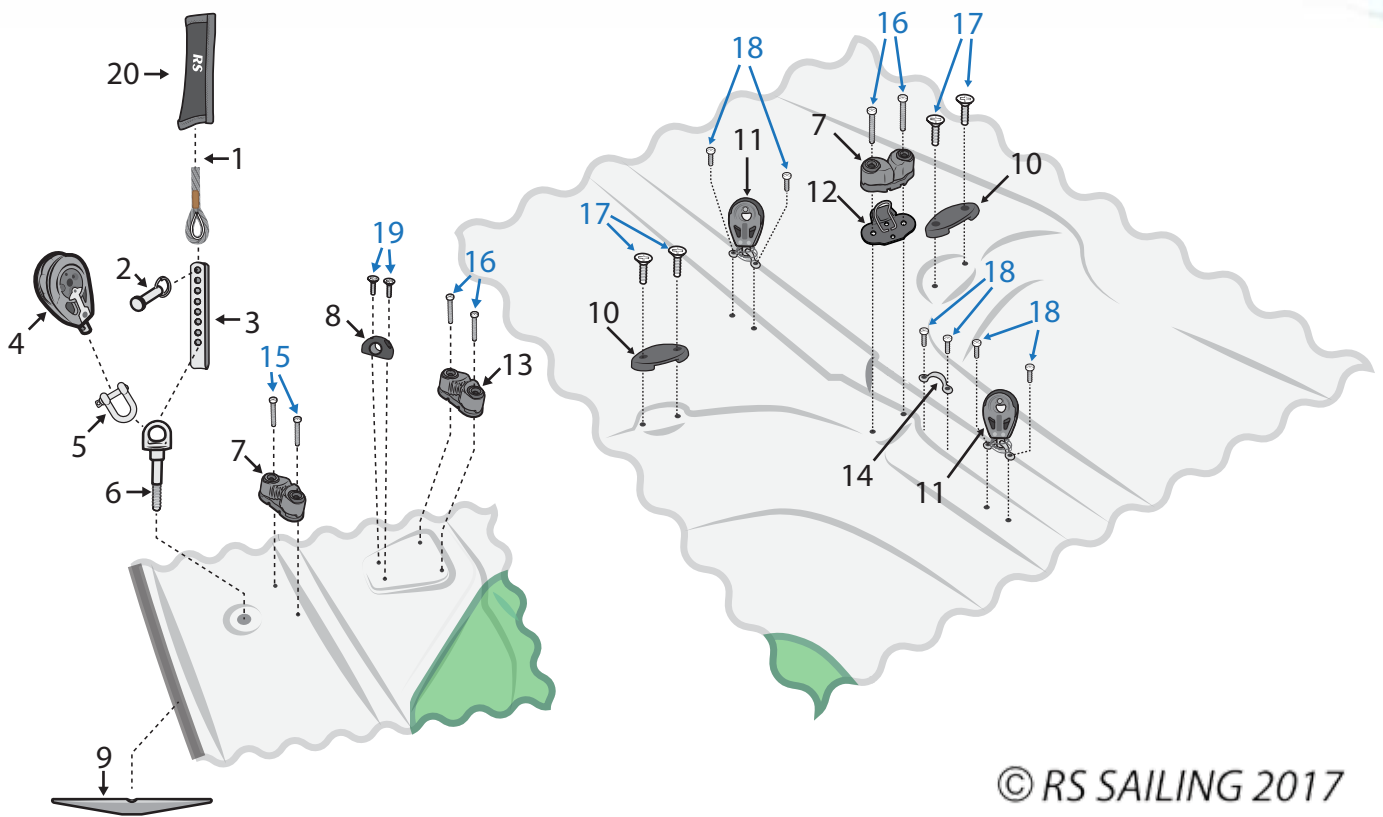

Hull Parts - Crew Area

© RS SAILING 2017

Number	Description	Product Code
1	RS Quest Standard Shrouds	QUE-SP-906
2	STF Marine 5x15mm Clevis Pins and Split Rings	ST-O0515
3	Allen Shroud Stay Adjuster U Shape	A4372
4	Selden Automatic Ratchet Block 45mm	P404401
5	Allen Forged D Shackle 4mm	A-621104
6	RS Quest Shroud Eye Bolt	QUE-HF-304
7	Selden Cam Cleat 27mm	433-101-01
8	Selden Bullseye Medium S/S Lined	508-604
9	RS CAT16/ RS Quest Under Gunwhale Recess Bar (Size M8)	C16-HF-900
10	RS Aero/ RS Quest Toestrap Attachment Plate	RSM-HF-301
11	Selden Ball Bearing Block 30mm: Single With Lacing Eye	P403101SLC
12	Selden Line Guide 27mm	433-113-01
13	Selden Camcleat 38mm Carbon	433-201-01
14	Selden Lacing Eye 27mm	403-122
15	Button head machine screw M4 x 25	FIX-B4-B25
16	Button head machine screw M5 x 35	FIX-B5-B35
17	CSK machine screw M5 x 12	FIX-B5-C12
18	Pozzi Pan Machine Screw M5 x 8	FIX-B5-P08
19	Button head machine screw M5 x 20	FIX-B5-B20
20	RS Shroud Vernier Covers (Pair)	RSM-UA-117