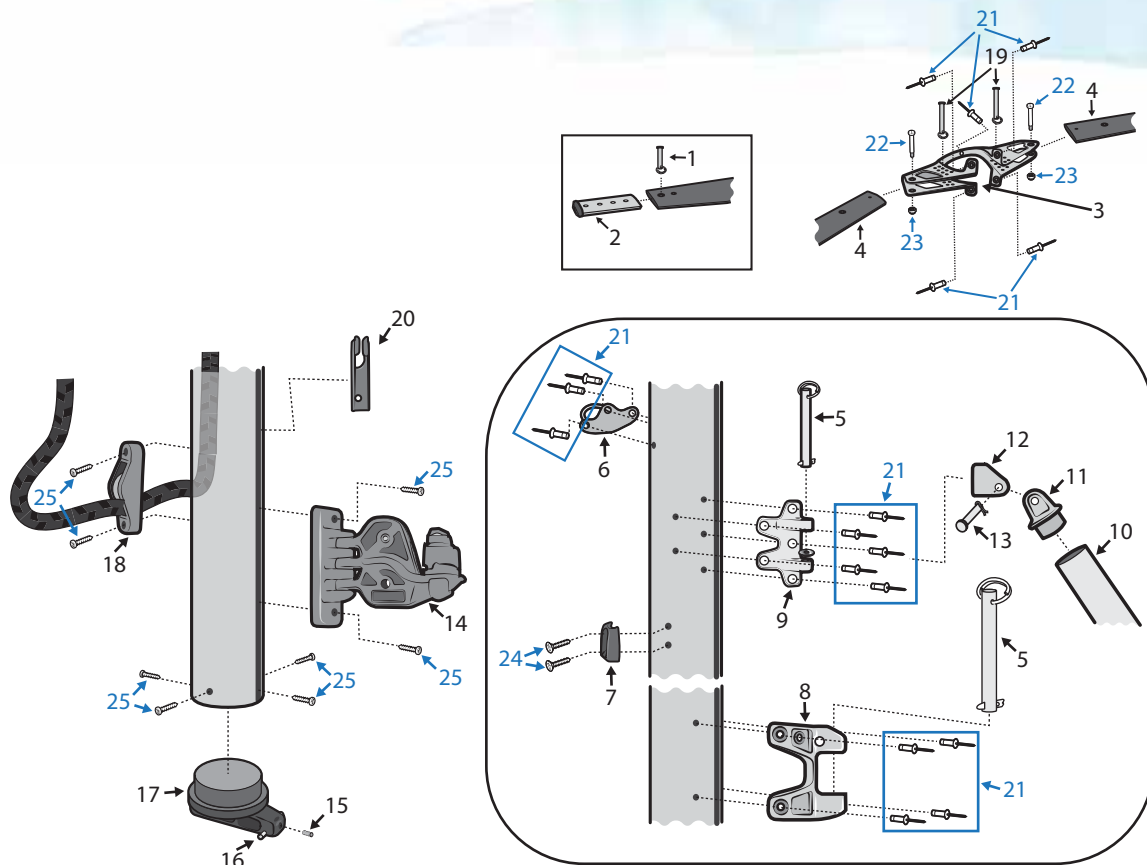

Mast Parts - Lower Mast

© RS SAILING 2017

Number	Description	Product Code
1	STF Marine 5x10mm Clevis Pins and Split Rings	ST-O0510
2	Selden Spreader Length Adjuster	P50080101
3	Selden Spreader Bracket: Cumulus	P52214201
4	Selden Spreaders 435mm Pair: Black	EA1206
5	Selden GNAV Drop Nose Pin	166-665
6	Selden Spinnaker Pole Dinghy Lift Eye	P53452501
7	Clamcleat Racing Junior MK2	CL211MK2
8	Selden Gooseneck Stainless Boom Bracket	P50827304
9	P50842601 Selden GNAV Mast Bracket	P50842601
10	Selden GNAV Strut Assembly (Tube; Ends and Toggle): Black	025-025-20BLI
11	Selden GNAV End Fitting	507-954
12	Selden GNAV Mast End Toggle	P528087
13	STF Marine 5x15mm Clevis Pins and Split Rings	ST-O0515
14	Selden Mast Swivel 27	P43350101
15	Grub Screw (RS Quest Mast Heel Plug & RS Aero Gooseneck)	RSM-SP-912
16	RS Quest Mast Foot Pivot Pin	QUE-SP-905
17	RS Quest Mast Foot incl. Upgraded Pin Fitment	QUE-SP-904
18	Dayboat Sheave Box	P505-061-02
19	STF Marine 5x25mm Clevis Pins and Split Rings	ST-O0525
21	Rivet Monel 4.8 x 18	FIX-R48-M18
22	Pozzi Pan machine Screw M5 x 20	FIX-B5-P20
23	Nyloc M5	FIX-N5-005
24	CSK pozzi screw 8 x 3/4	FIX-S8-C03
25	Pozzi pan screw 8 x 1 1/2	FIX-S8-P01