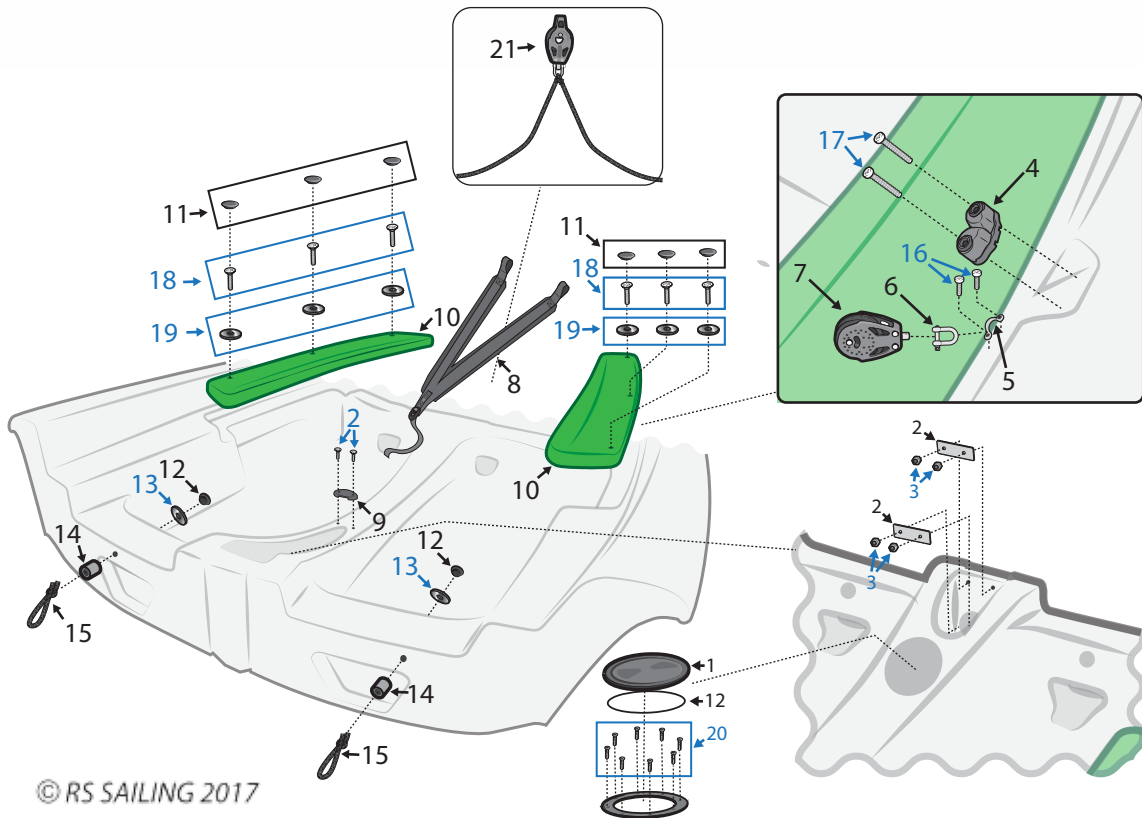

Hull Parts - Helm Area

Number	Description	Product Code
1	Selden Hatch 100mm Black - RS Quest/ RS Cat16	RSM-HF-904
2	RS Quest \ RS CAT16 Transom Gudgeon backing Plate MK2	C16-HF-504
3	Nyloc M6	FIX-N6-006
4	Selden Camcleat 38 mm Aluminium	P43330101
5	Selden Lacing Eye 27mm	403-122
6	Allen Forged D Shackle 4mm	A-621104
7	Selden Automatic Ratchet Block 45mm	P404401
8	RS Quest Toe Strap Set	QUE-HF-400
9	RS Aero/ RS Quest Toestrap Attachment Plate	RSM-HF-301
10	RS Quest Seats (Pair)	QUE-HF-300
11	RS Quest Tiller Tube End Plug	QUE-FO-901
12	RWO 32mm Plastic End Cap	R0686
13	Washer M10 Penny	FIX-W10-001
14	RS Thru-deck Rope Bush	RSM-HF-507
15	Gottifredi Maffioli Evolution Race 5mm: Black	KKD05BLK
16	Pozzi Pan Machine Screw M5 x 8	FIX-B5-P08
17	Button head machine screw M5 x 35	FIX-B5-B35
18	M5 Threaded Bar 87mm	
19	Washer M5 penny	FIX-W5-002
20	Pozzi pan screw 8 x 3/4	FIX-S8-P02
21	Selden B/B Block 40mm:Single with Becket & Swivel	404-101-03