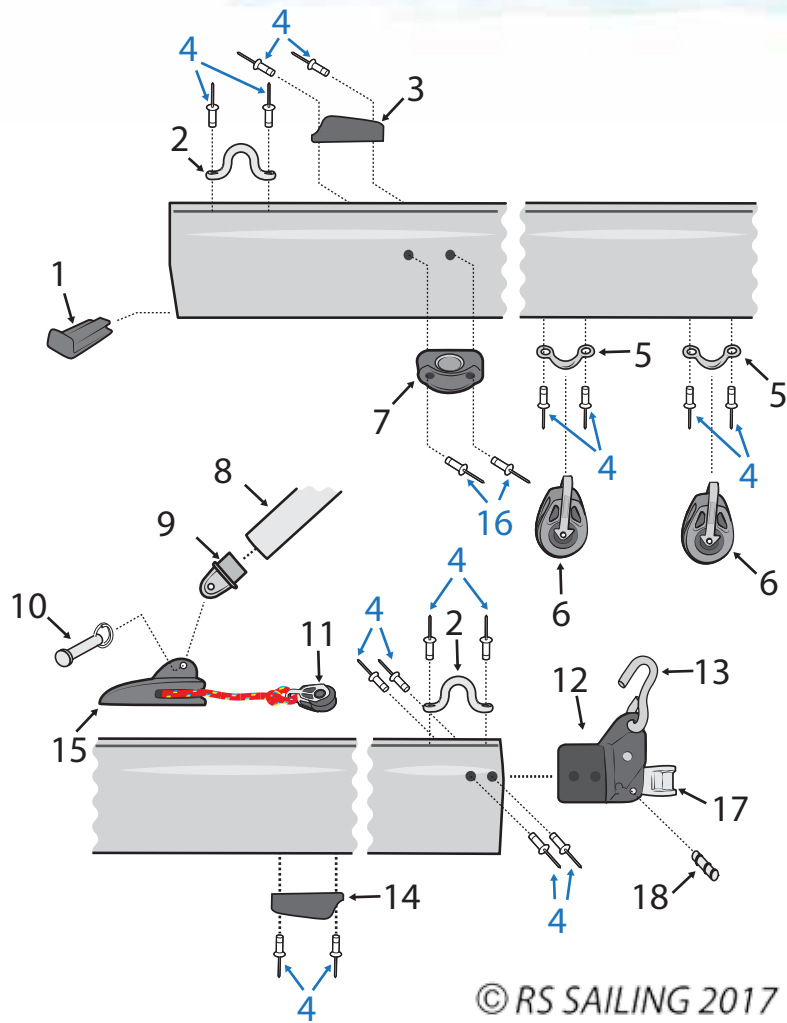

Spar Parts - Boom

© RS SAILING 2017

Number	Description	Product Code
1	Boom End Deck Protector	511-804
2	Selden Lacing Eye 38mm	508-019
3	Clamcleat Racing Junior MK2	CL211MK2
4	Rivet Monel 4.8 x 12	FIX-R48-M12
5	Selden Boom Sliding Eye Heavy Duty	511-631-01
6	Selden Ball Bearing Block 40mm: Single	404-101-02R
7	Selden Bullseye Medium S/S Lined	508-604
8	Selden GNAV Strut Assembly (Tube; Ends and Toggle): Black	025-025-20BLI
9	Selden GNAV End Fitting	507-954
10	STF Marine 5x25mm Clevis Pins and Split Rings	ST-O0525
11	Allen 20mm Dynamic Block: Single	A2020
12	Selden Fixed Toggle GNAV Boom Inboard End	509-081-01
13	RS Quest Anti Capsize Mainsail reefing hook	QUE-SP-902
14	Clamcleat Racing Junior MK2	CL211MK2
15	Selden GNAV Boom Slider with Sheaves	P51180501
16	Rivet Monel 4.8 x 18	FIX-R48-M18
17	Selden Gooseneck Toggle GNAV Style	P528091
18	Selden Boom Inboard End Toggle Shaft 6 x 32mm 2 Grooves	166-249