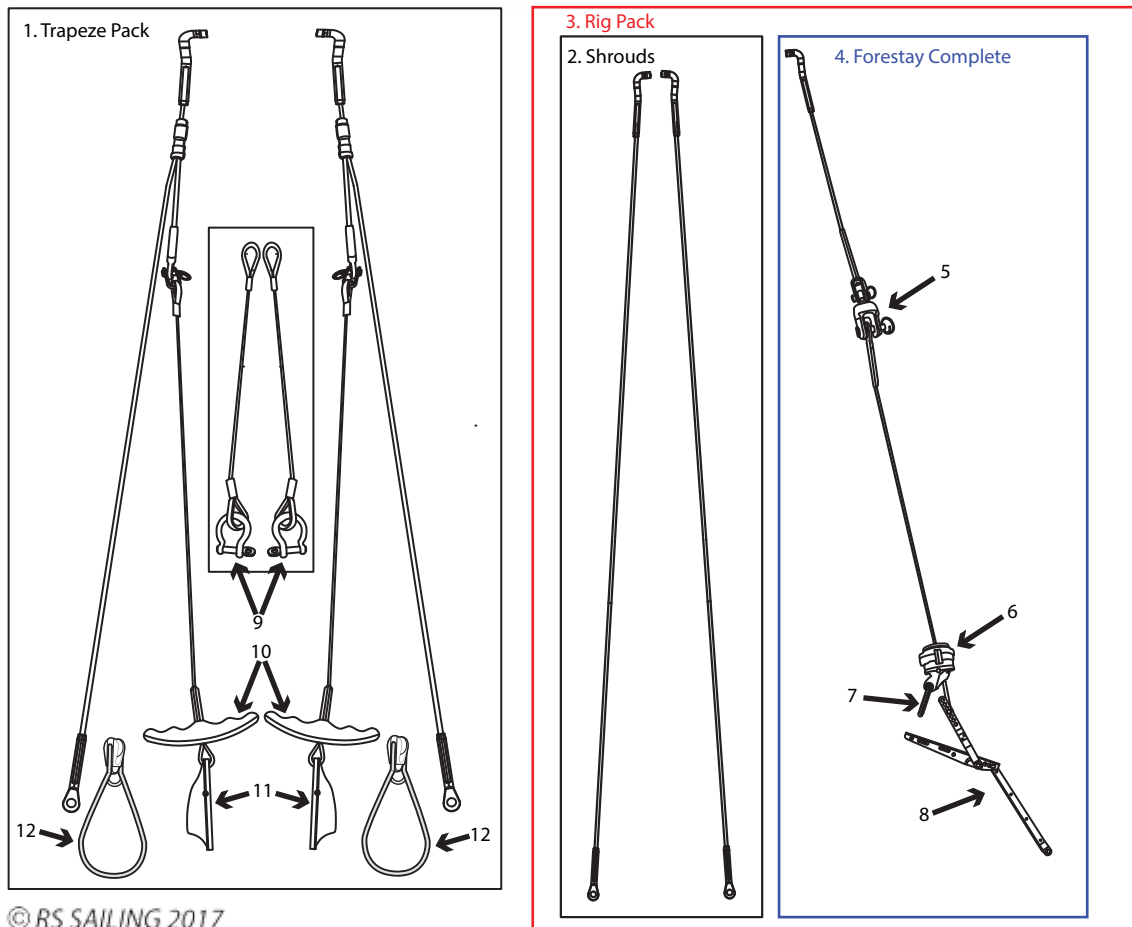

Rigging & Parts

Number	Description	Product Code
1	RS Quest Trapeze Kit	QUE-UA-101
2	RS Quest Standard Shrouds	QUE-SP-906
3	RS Quest Rigging Pack	QUE-PP-800
4	RS Quest Forestay Complete	QUE-SP-910
5	Guide for Selden Top Swivel	EX1791
6	RS Quest Forestay Top Swivel	QUE-SP-911
7	5mm D Strip Shackle	A6023
8	RWO Shroud Lever	R4550
9	Allen 5mm Bow Shackle	A-622105
10	RWO Plastic Trapeze Handle	R4120
11	Clamcleat Racing Junior with Roller MK1	CL230
12	Ronstan Trapeze Ring	RF17