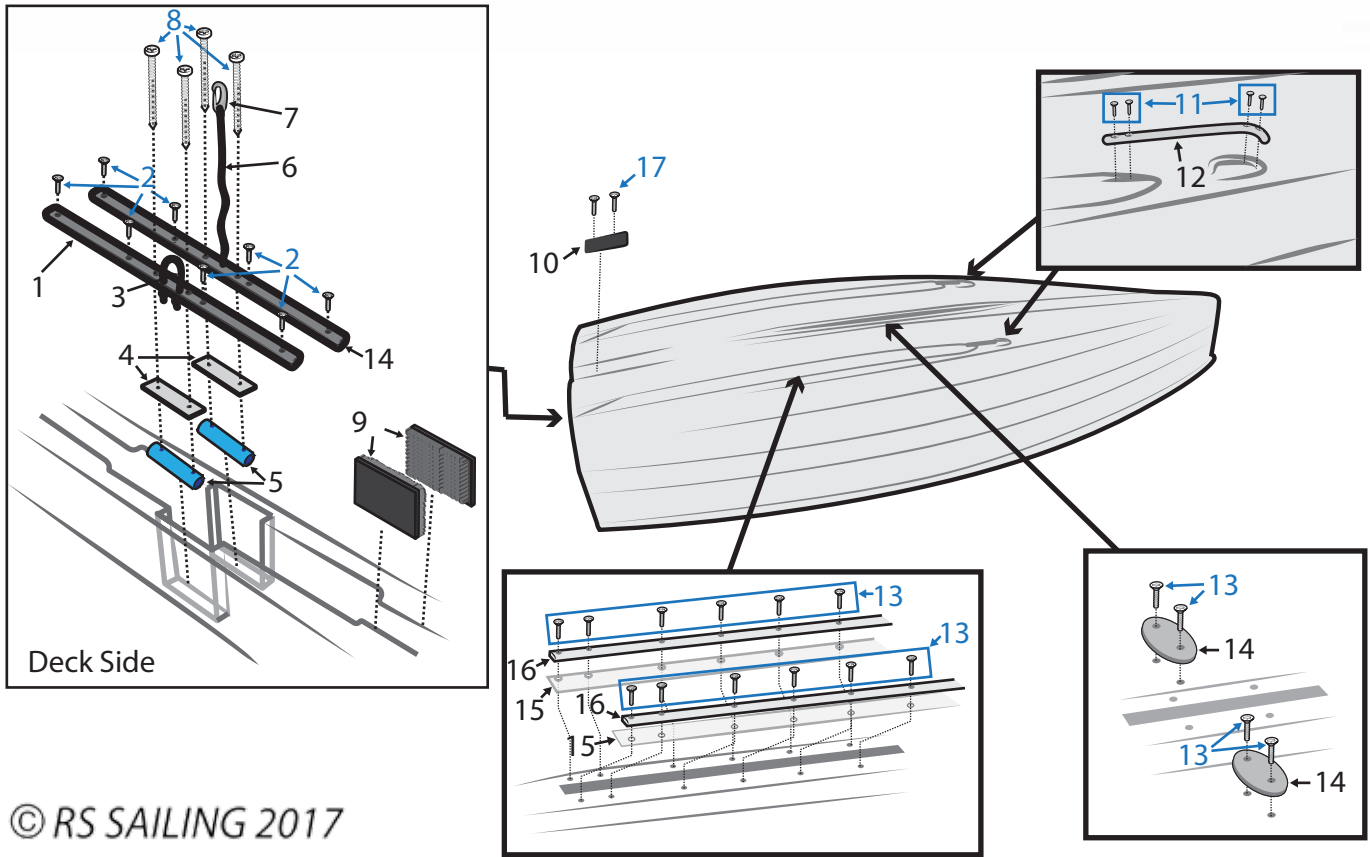

Mast Parts - Underside & Centreboard Case

Number	Description	Product Code
1	RS Quest Centreboard Deck Plate	QUE-HF-302
2	Pozzi pan screw 10 x 2	FIX-S10-P02
3	Kingfisher Shockcord 4mm: BlackKingfisher Shockcord 4m	KS304BLK
4	Allen Toe Strap Plate S/SAllen Toe Strap Plate S/S	A4099
5	Centreboard Friction TubeCentreboard Friction Tube	RSM-FO-902
6	Kingfisher Shockcord 4mm: BlackKingfisher Shockcord 4m	KS304BLK
7	Allen Nylon Shockcord HookAllen Nylon Shockcord Hook	A359
8	Pozzi pan screw 10 x 2	FIX-S10-P02
9	RS Quest Centreboard Case Astro Turf	QUE-FO-902
10	RS Quest Keel Rub Casting	QUE-HF-306
11	CSK pozzi machine screw M5 x 20	FIX-B5-C20
12	RS Quest Bilge Rail Handles	QUE-HF-307
13	CSK pozzi screw 8 x 3/4	FIX-S8-C03
14	RS Quest Hoop Blanking Cap	QUE-HF-402
15	2000/ RS Quest Slot Gasket	L2K-HF-303
16	RS Quest Centreboard Rubbing Plate	QUE-HF-305
17	CSK pozzi screw 8 x 3/4	FIX-S8-C03