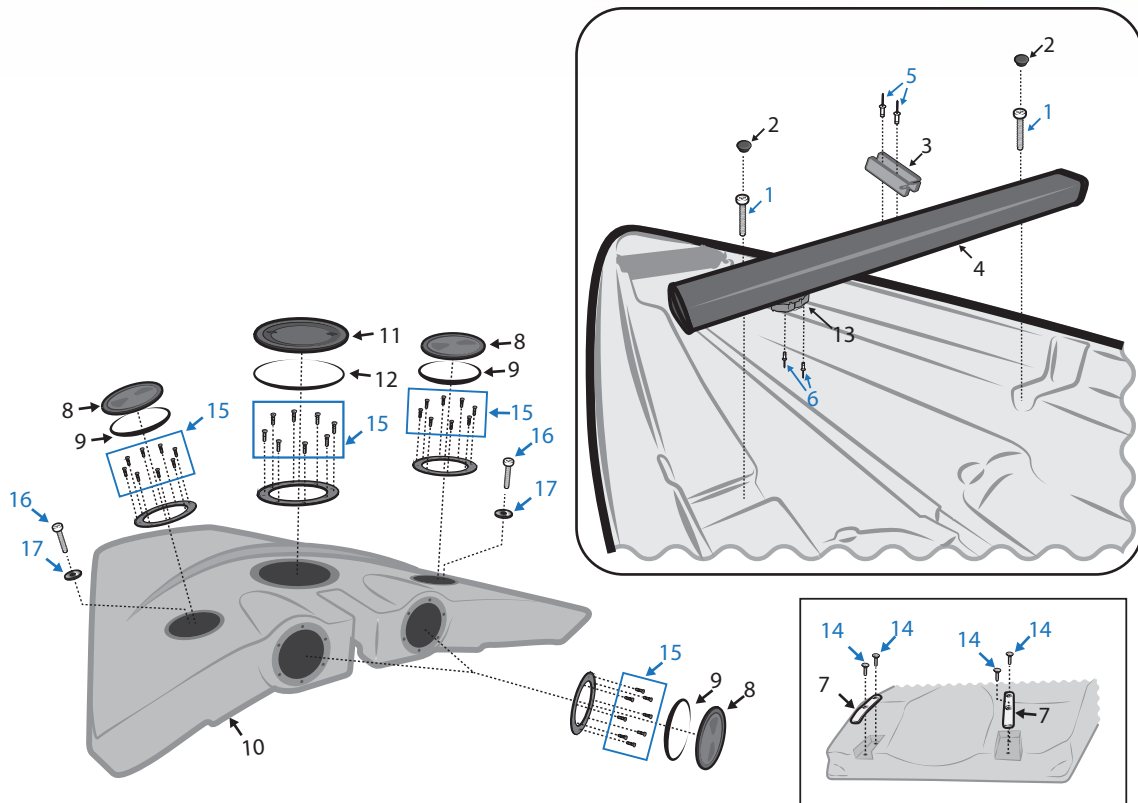

Hull Parts - Foredeck & Beam Area

© RS SAILING 2017

Number	Description	Product Code
1	Pozzi pan machine screw M6 x 16	FIX-B6-P16
2	RS Quest Tiller Tube End Plug	QUE-FO-901
3	RS Quest Mast Step	QUE-HF-200
4	RS Quest Beam Assembly	QUE-HF-105
5	Rivet Monel 4.8 x 12	FIX-R48-M12
6	Pozzi pan screw 8 x 1 1/2	FIX-S8-P01
7	RS Quest Foredeck Pins	QUE-HF-102
8	Selden Hatch 100mm Black - RS Quest/ RS Cat16	RSM-HF-904
9	Selden 4 Inch Hatch Sealing Ring	TBA
10	RS Quest Foredeck Pack	QUE-BP-150
11	Allen Hatch 9 Inch 2000 / RS Quest Foredeck	A637
11	RS Quest Foredeck Centre Hatch (Current Spec)	QUE-HF-114
12	2000 Hatch Sealing Ring	A.638
13	Selden 27mm Cam Cleat	433-110
14	CSK machine screw M5 x 12	FIX-B5-C12
15	Pozzi pan screw 8 x 3/4	FIX-S8-P02
16	Button head machine screw M6 x 50	FIX-B6-B50