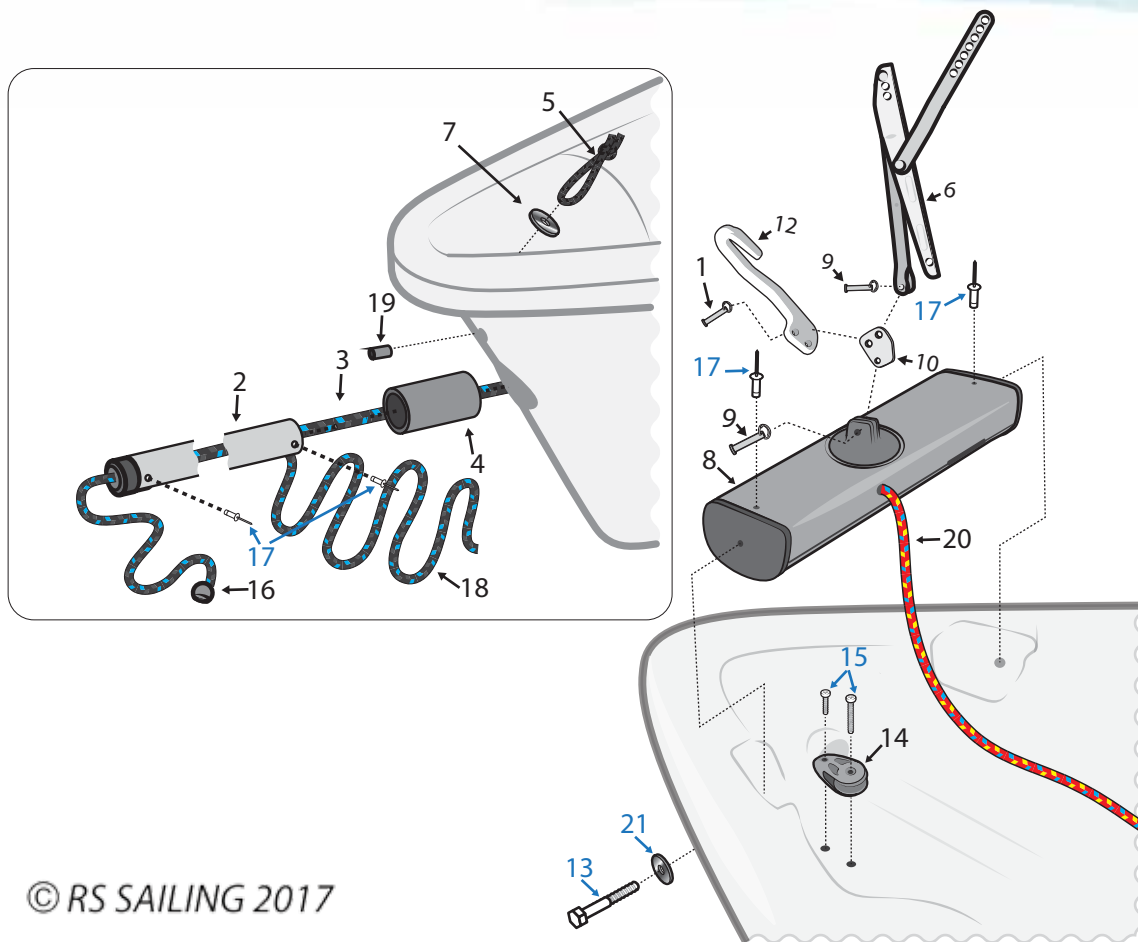

Hull Parts - ASY Pole & Tack Bar Area

Number	Description	Product Code
1	STF Marine 6x20mm Clevis Pins and Split Rings	ST-O0620
2	RS Quest ASY Spinnaker Pole	QUE-SP-500
3	Gottifredi Maffioli Evolution Race 5mm: Black	KKD05BLK
4	RS Quest ASY Spinnaker Bearing Tube	QUE-HF-106
5	Gottifredi Maffioli Evolution Race 5mm: Black	KKD05BLK
6	RWO Shroud Lever	R4550
7	Washer M10 Penny	FIX-W10-001
8	RS Quest Tack Bar Complete	QUE-HF-107
9	STF Marine 5x15mm Clevis Pins and Split Rings	ST-O0515
10	RS Quest Tack Fitting (30x36x6 FLX-20)	QUE-HF-104
12	QUE-SP-903RS Quest Jib Tack Hook – Cast	QUE-SP-909
13	Socket Cap Machine Screw M10 x 60	FIX-B10-P60
14	Selden Ball Bearing Block 30mm: Cheek	403-101-09
15	Button head machine screw M4 x 25	FIX-B4-B25
16	RWO 6mm Bobble: Black	R1991T
17	Rivet Monel 4.8 x 12	FIX-R48-M12
18	Gottifredi Maffioli Evolution Race 5mm: Black	KKD05BLK
19	RS Thru-deck Rope Bush	RSM-HF-507
20	Gottifredi Maffioli Evolution Race 3mm: Blue	KKD03BLE
21	Washer M10 Penny	FIX-W10-001