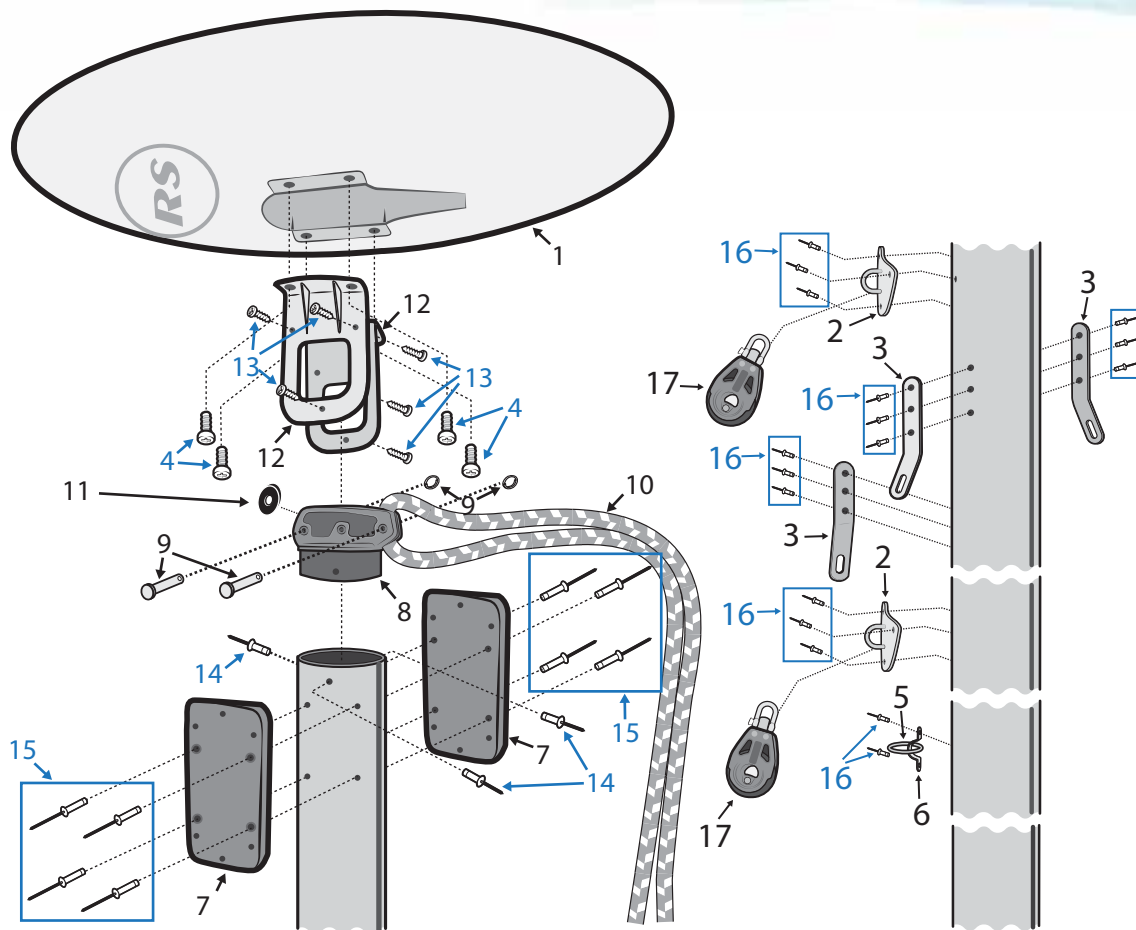

Mast Parts - Top Mast

© RS SAILING 2017

Number	Description	Product Code
1	RS Quest, CAT16 & RS Venture Masthead Float Kit	RSM-BP-909
2	PSelden Forestay Eye Triangle	P50847701
3	Selden External T-Terminal Tang	518-089-01
4	Pozzi pan machine screw M6 X 12	FIX-B6-P12
5	Seasure Stainless Steel Ring Small	S0710
6	Eye dinghy forestay small	508-089-01
7	Mast Head Float Shims for Quest & Venture	RSM-SP-908
8	Selden Untapered Mast Head Sheave Box	P50109904
9	STF Marine 5x25mm Clevis Pins and Split Rings	ST-O0525
10	RS Quest Main Halyard	
11	Selden Plain Sheave 21/4.2/9mm (Front Sheaves)	P504360
12	Masthead float brackets for RS Quest, CAT16 & Venture	RSM-SP-911
13	Pozzi pan screw 8 x 3/4	FIX-S8-P02
14	Rivet Monel 4.8 x 12	FIX-R48-M12
15	Rivet Monel 4.8 x 18	FIX-R48-M18
16	Rivet Monel 4.8 x 18	FIX-R48-M18
17	Selden Ball Bearing Block 30mm: Single With Shackle Swivel	P403101SWI