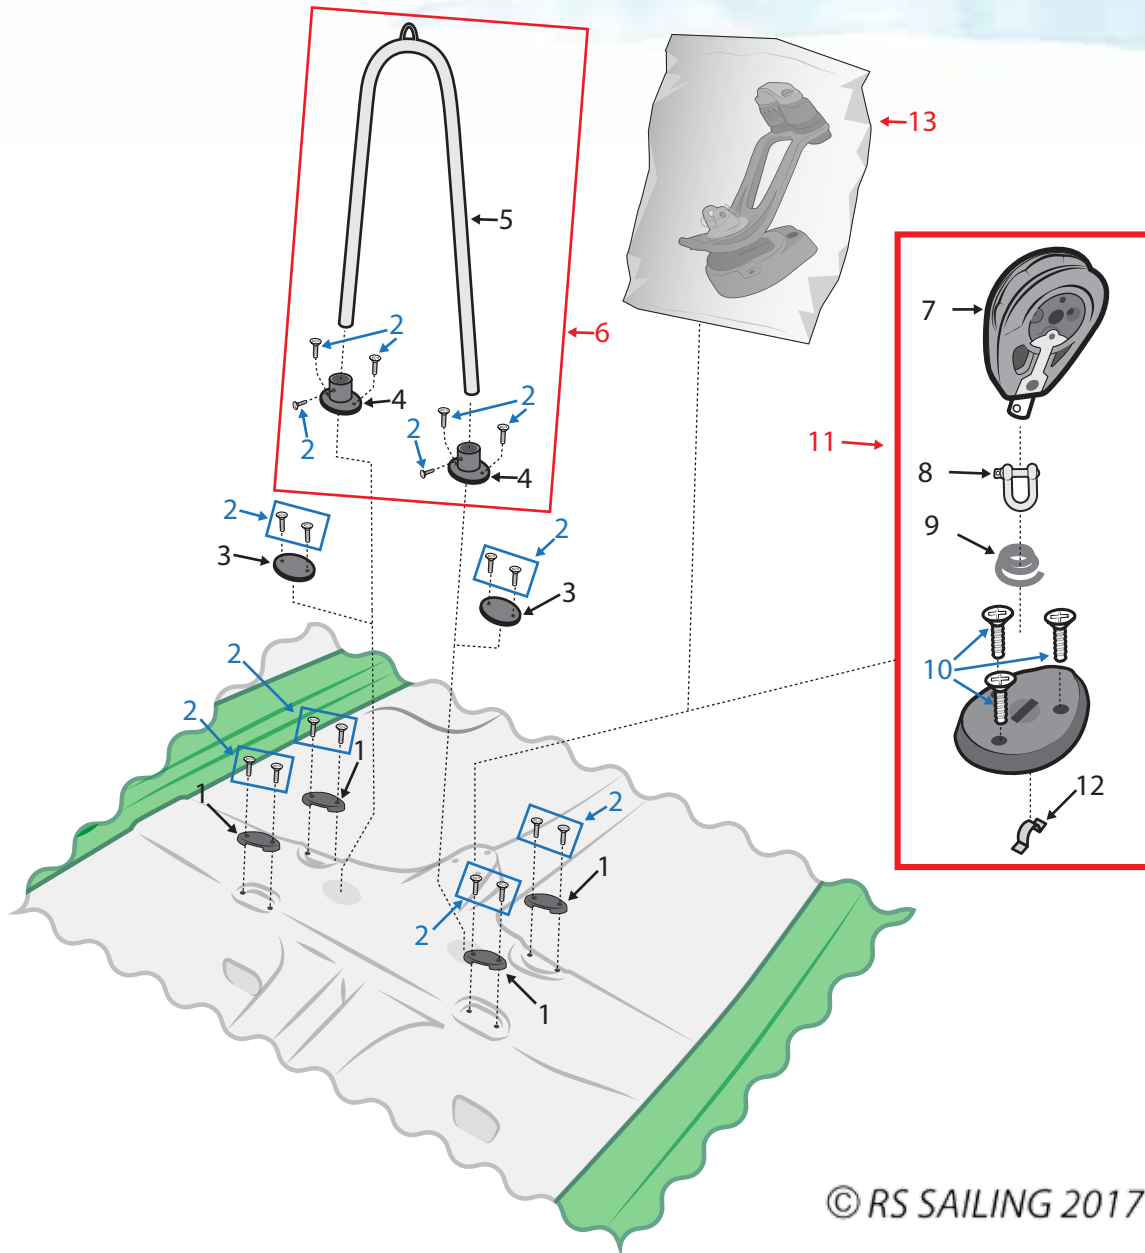

Hull Parts - Thwart Area

© RS SAILING 2017

Number	Description	Product Code
1	RS Aero/ RS Quest Toestay Attachment Plate	RSM-HF-301
2	CSK machine screw M5 x 12	FIX-B5-C12
3	RS Quest Hoop Blanking Cap	QUE-HF-402
4	RS Quest Hoop Plate recess	QUE-HF-112
5	RS Quest Mainsheet Hoop Only	QUE-HF-308
6	RS Quest Mainsheet Hoop Kit	QUE-HF-303
7	Selden Ratchet Block 60mm	P406301
8	Allen Forged D Shackle 5mm	A-621105
9	RWO Large Spring	R1813
10	CSK pozzi machine screw M5 x 20	FIX-B5-C20
11	RS Quest Mainsheet Eye & Base	QUE-HF-401
12	Selden Lacing Eye 38mm	508-019
13	RS Quest Centre Mainsheet Swivel Base Kit	QUE-UA-102