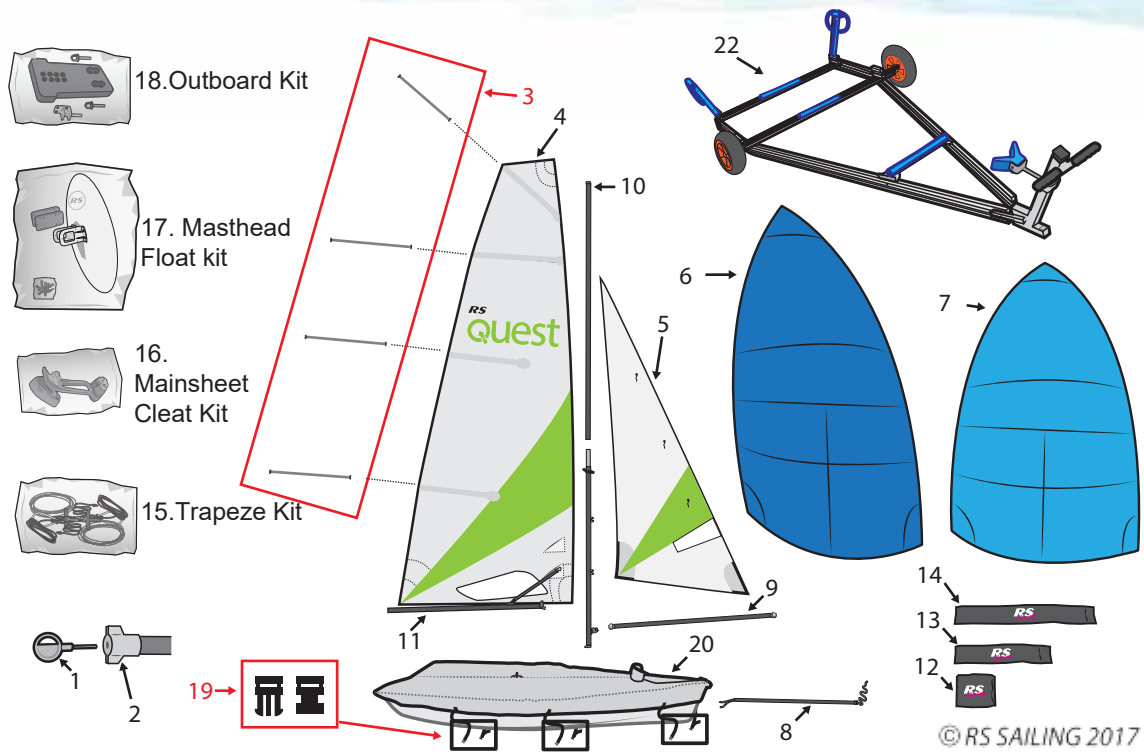

Sails | Spars | Trolley | Accessories

Number	Description	Product Code
1	North Sails Batten Adjuster Key	RSM-SA-908
2	China Sail Factory Batten Adjuster	RSM-SA-907
2	North Sails Batten Adjuster	RSM-SA-905
3	RS Quest Mainsail Batten Set	QUE-SA-900
4	RS Quest Mainsail (dacron rolled inc. battens and bag)	QUE-SA-100
5	RS Quest Jib	QUE-SA-200
6	RS Quest Asymetric Gennaker	QUE-SA-300
7	RS Quest Symetric Spinnaker	QUE-SA-310
8	RS Quest ASY Spinnaker Pole	QUE-SP-500
9	RS Quest SYM Spinnaker Pole	QUE-SP-501
10	RS Quest Mast Complete - Black	QUE-SP-100
11	RS Quest Boom Complete	QUE-SP-400
12	Hyde Spinnaker Bag	RSM-SA-906
13	Hyde Sail Bag 2.05m	LDCSB2
14	Hyde Sail Bag 2.75m	LDCSB31
15	RS Quest Trapeze Kit	QUE-UA-101
16	RS Quest Centre Mainsheet Swivel Base Kit	QUE-UA-102
17	RS Quest, CAT16 & RS Venture Masthead Float Kit	RSM-BP-909
18	RS Quest Outboard Motor Mount	QUE-UA-103
19	Top Cover QR Buckle	ZCB000
20	RS Quest Polycotton Breathable Top/Deck Cover	QUE-CO-100
21	RS Quest Furled Jib Sock Cover	QUE-CO-200
22	RS Quest Launching Trolley	QUE-TR-100
23	RS Quest Trolley Adjustable Bow Snubber	QUE-TR-901
24	Trolley Wheel	RSM-TR-911