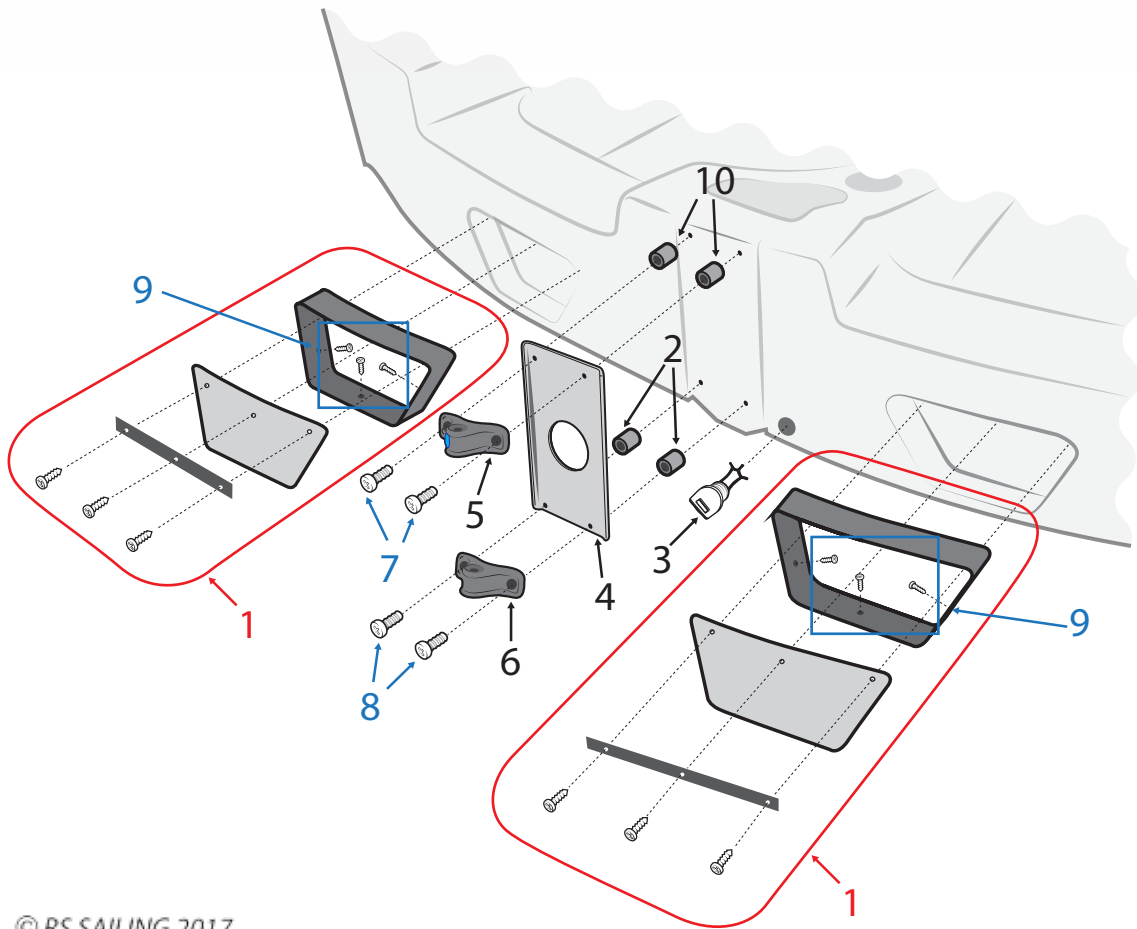

Hull Parts - Transom Area

© RS SAILING 2017

Number	Description	Product Code
1	RS Quest Transom Drain Assembly	QUE-HF-501
2	SPACER TUBE L=38, RS CAT \ RS Quest	480-385
3	RS APB Transom Bung RS APB Transom Bung	RSM-HF-501
4	RS Quest External Transom Plate	QUE-HF-503
5	RS CAT16 \ RS Quest Transom Gudgeon (Plastic - With Lo+++	C16-HF-502
6	Transom Gudgeon (Plastic - No Lock)	RSM-HF-506
7	Pozzi Pan Machine Screw M6 x 55	FIX-B6-P55
8	Pozzi Pan Machine Screw M6 x 65	FIX-B6-P65
9	Pozzi pan screw 10 x 3/4	FIX-S10-P34
10	SPACER TUBE L=32	QUE-HF-504