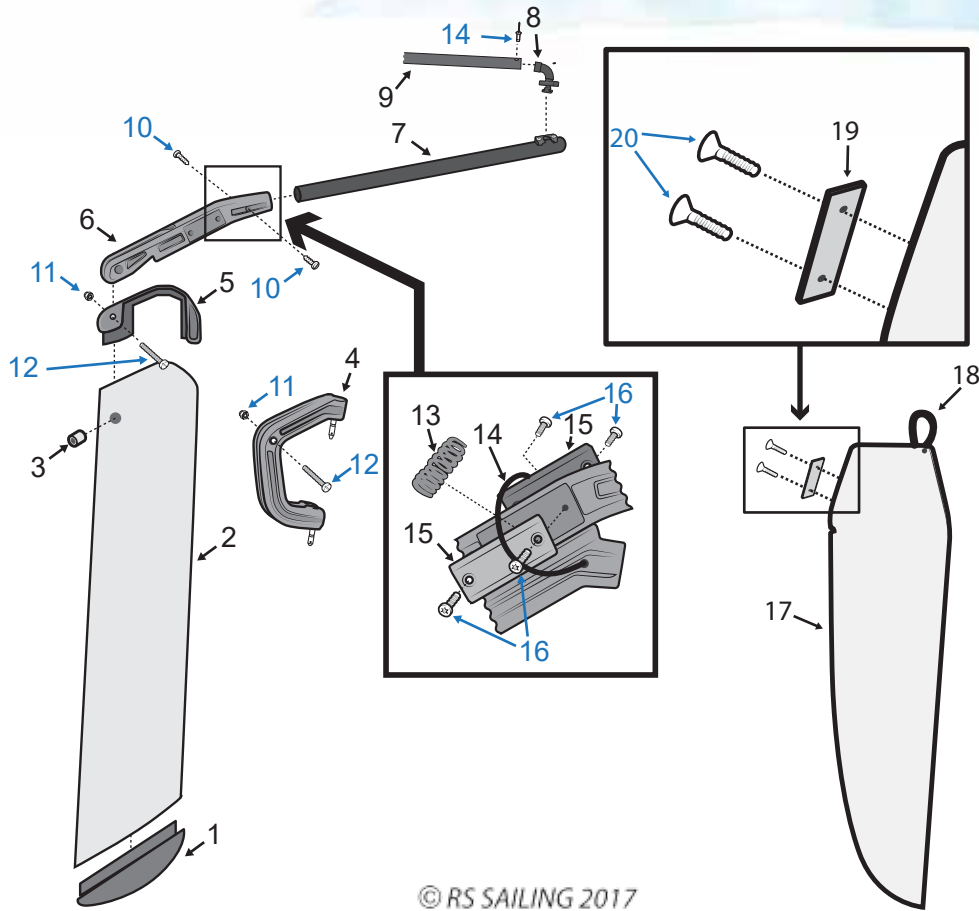

Rudder Stock & Foil Parts

© RS SAILING 2017

Number	Description	Product Code
1	APB Rudder Blade Replacement Bottom Tip	RSM-FO-909
2	RS Quest Rudder Blade	QUE-FO-102
3	RS CAT16 / RS Quest Rudder Stock Bush	C16-FO-902
4	RS Quest Stock Casting	QUE-FO-100
5	RS Cat/ RS Quest Rudder Blade Top	RSM-FO-912
6	RS Quest Stock Casting	QUE-FO-100
7	RS Quest Tiller Tube	QUE-FO-103
7	RS Quest - USA Spec Tiller	QUE-UA-100
8	Selden Tiller Extension UJ	CA0015
9	Selden Tiller Exention 1.1M	RSM-FO-913
10	CSK pozzi screw 10 x 3/4	FIX-S10-C34
11	Nyloc M8	FIX-N8-008
12	Pan Head Machine Screw M8 x 40	FIX-B8-P41
13	RS CAT16 / RS Quest Rudder Stock Casting Spring	RSM-FO-916
14	Kingfisher Shockcord 5mm: Black	KS305BLK
15	RS CAT16 / RS Quest Rudder Stock Cast Spring Cover	RSM-FO-917
16	CSK machine screw M5 x 12	FIX-B5-C12
17	RS Quest / 2000 / Venture Centreboard	RSM-FO-202
18	Kingfisher Evolution Sheet: 7mm	
19	Allen Toe Strap Plate S/S	A4099
20	RS CAT16 / RS Quest Rudder Stock Casting Roller	RSM-FO-914
21	RS CAT16/ RS Quest Rudder Stock Casting Roller L21mm	RSM-FO-915