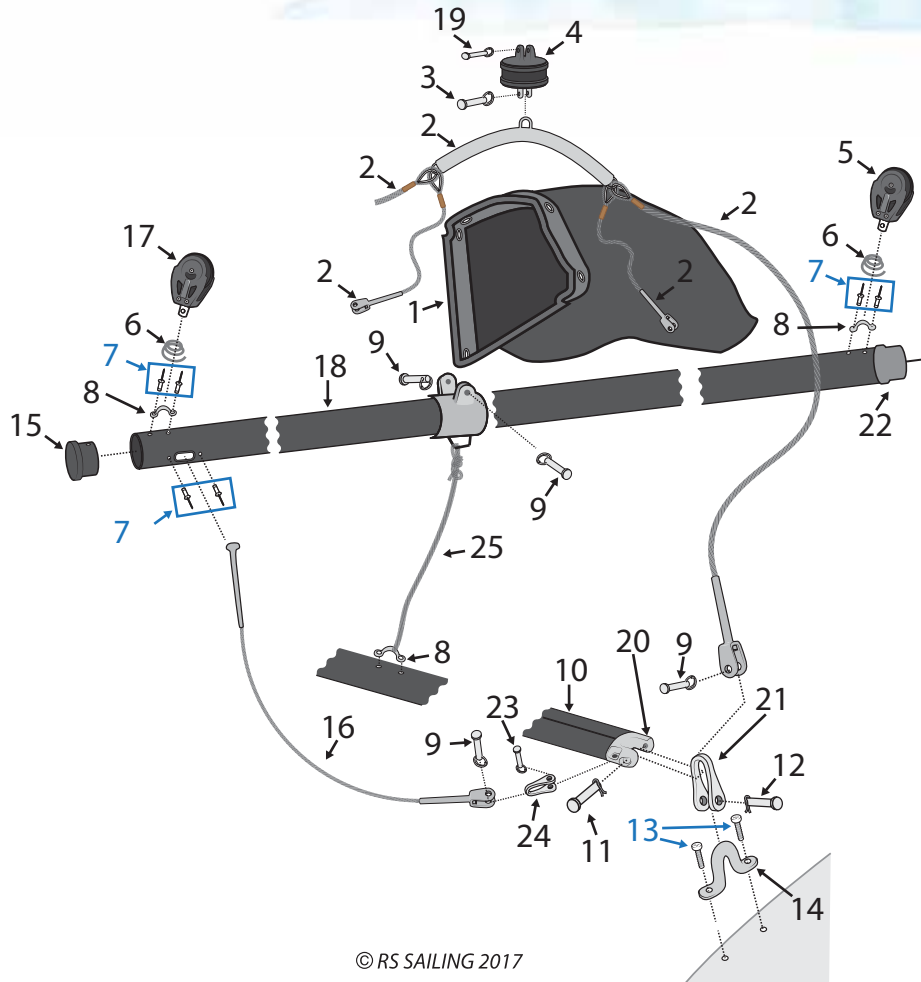

RSCAT16

SPARE PARTS WORKBOOK

Striker Bar & Spinnaker Pole Parts

© RS SAILING 2017

Number	Description	Product Code
1	RS CAT16 Spinnaker Sock	C16-HF-100
2	RS CAT16 Spinnaker Pole Bridle Wires	C16-SP-902
3	STF Marine 5x25mm Clevis Pins and Split Rings	ST-O0525
4	RS CAT16 Jib Furler (Bottom)	C16-SP-907
5	Selden Ball Bearing Block 30mm: Single With Becket	P403101SBK
6	Harken Spring: 19mm Diameter 25mm Long	H097
7	Rivet Monel 4.8 x 12	FIX-R48-M12
8	Eye dinghy forestay small	508-089-01
9	6x20mm Clevis Pins and Split Rings	ST-O0620
10	RS CAT16 Striker Bar Assembly	C16-HF-101
11	RS CAT16 Striker Bar Clevis Pin	C16-HF-102
12	Clevis Pin 8x20mm	TBC
13	Pozzi pan machine screw M6 x 16	FIX-B6-P16
14	RS CAT16 Bow Eye	C16-HF-903
15	RS Tera Top Mast End Plug	TER-SP-907
16	RS CAT16 Gennaker Pole Strops	C16-SP-910
17	Selden Ball Bearing Block 30mm: Single	P403101SIN
18	RS CAT16 Spinnaker Pole	C16-SP-500
19	STF Marine 5x15mm Clevis Pins and Split Rings	ST-O0515
20	RS CAT16 Striker End	C16-HF-104
21	RS CAT Striker Bar Attachment Shackles	C16-HF-105
22	RS Feva/Vareo/200 Bowsprit Outboard End Cap	RSM-SP-902
23	STF Marine 6x20mm Clevis Pins and Split Rings	ST-O0620
24	RS CAT Pole Bridle Wire Attachment Shackle	C16-HF-106
25	Gottifredi Maffoli Compact 12 4mm Black	KDB+B6:C280