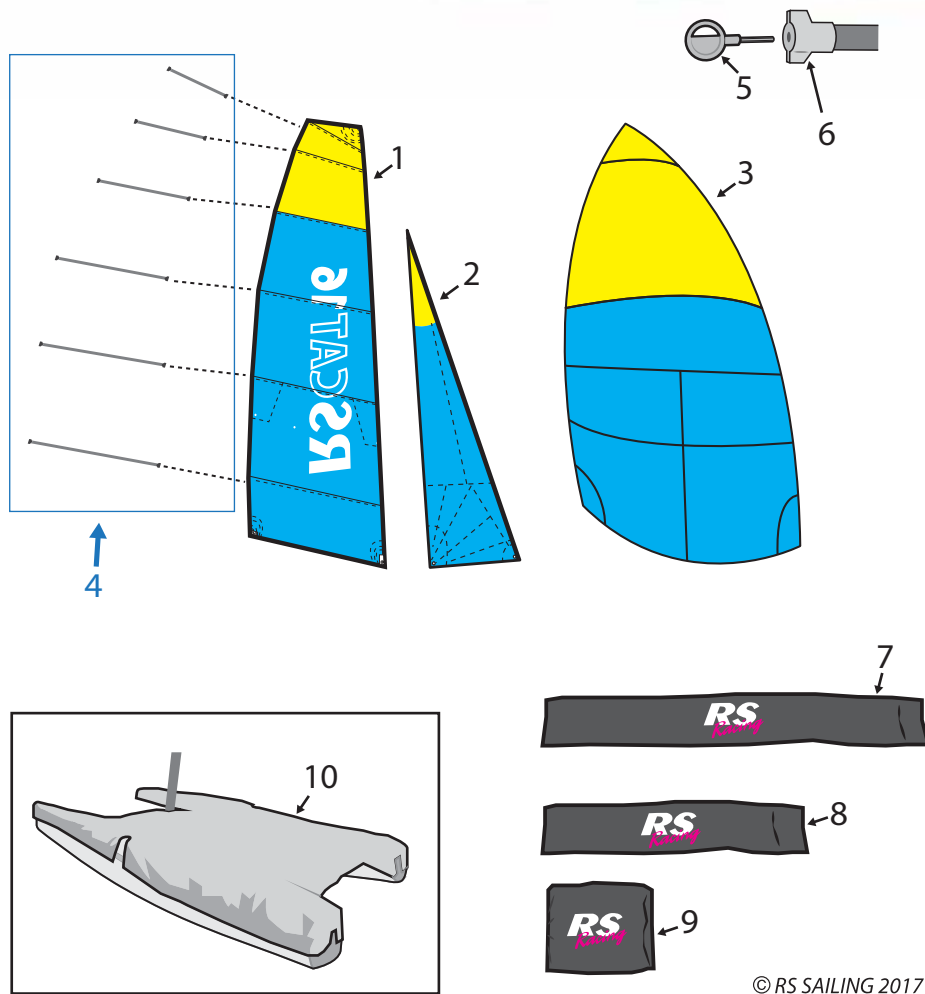

RS CAT16 Sails | Covers | Trailers

© RS SAILING 2017

Number	Description	Product Code
1	RS CAT16 Mainsail	C16-SA-101
2	RS CAT16 Jib	C16-SA-200
3	RS CAT16 Spinnaker	C16-SA-300
4	RS CAT16 Batten Set	C16-SA-901
5	North Sails Batten Adjuster Key	RSM-SA-908
7	Hyde Sail Bag 2.75m	LDCSB31
8	Hyde Sail Bag 2.05m	LDCSB2
9	Hyde Spinnaker Bag	RSM-SA-906
10	RS CAT16 Top Cover	C16-CO-100
11	RS CAT16 Trampoline Cover	C16-CO-101
12	RS CAT16 Launching Trolley (wide wheel)	C16-TR-100
13	RS CAT16 Road Trailer	C16-TR-103
14	RS CAT16 Road Trailer Storage Box	C16-TR-900
15	RS CAT16 Bow Protector (Pair)	C16-UA-100