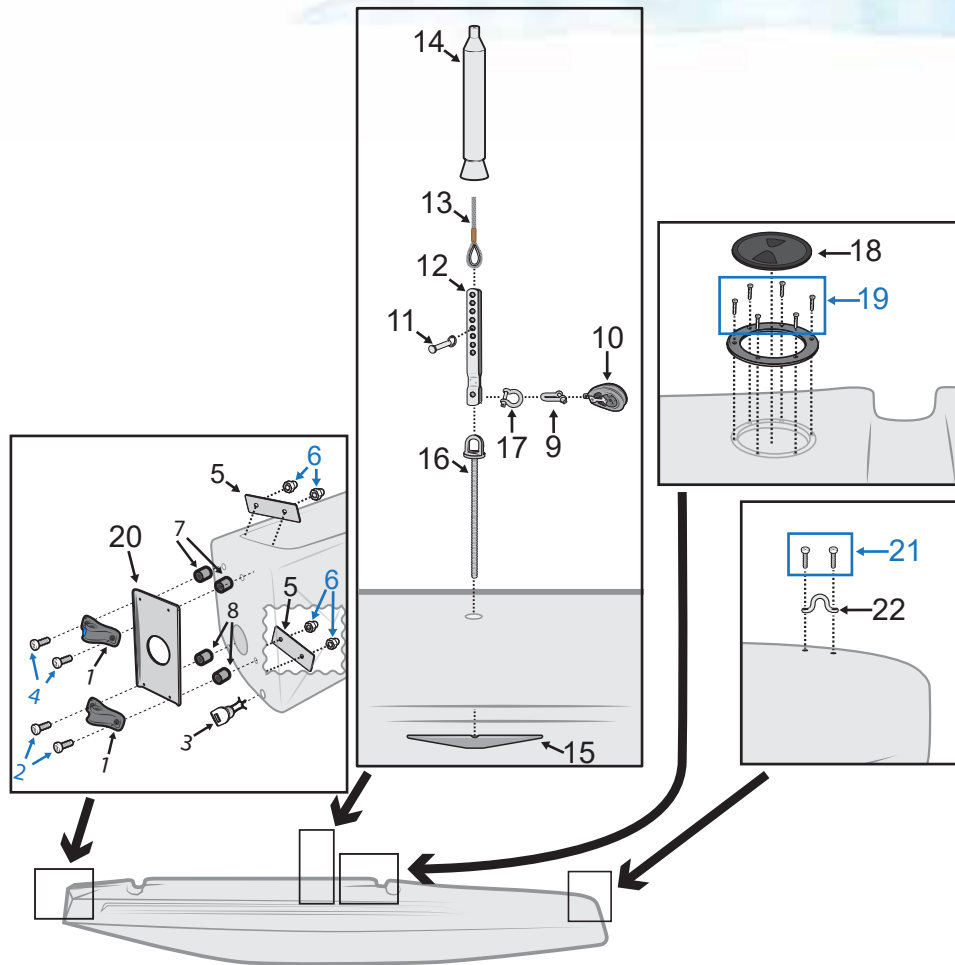

RS CAT16 Hull Parts

© RS SAILING 2017

Number	Description	Product Code
1	RS CAT16 \ RS Quest Transom Gudgeon (Plastic - With Lock)	C16-HF-502
2	Pozzi Pan Machine Screw M6 x 60	FIX-B6-P60
3	RS APB Transom Bung	RSM-HF-501
4	Pozzi Pan Machine Screw M6 x 65	FIX-B6-P65
5	RS CAT16 Transom Gudgeon Backing Plate MK1 Hull	C16-HF-503
5	RS Quest \ RS CAT16 Transom Gudgeon backing Plate MK2 Hull	C16-HF-504
6	Nyloc M6	FIX-N6-006
7	SPACER TUBE L=38, RS CAT \ RS Quest	480-385
8	SPACER TUBE L=47, RS CAT	480-386
9	Allen Forged Shackle 5mm Pin 11x19mm	A5405S
10	Allen 60mm Pro Ratchet Block	A2160
11	STF Marine 6x20mm Clevis Pins and Split Rings	ST-O0620
12	RS CAT16 Shroud Adjuster	c16-hf-301
13	RS CAT16 Shrouds (Pair)	C16-SP-904
14	Selden Shroud Cover: Black	319-777
15	RS CAT16 Under Gunwhale Recess Bar (Size M8)	C16-HF-900
16	RS CAT16 Shroud Eye Bolt	C16-HF-901
17	Allen Forged 6mm Bow Shackle	A-622106
18	Selden Hatch 100mm Black - RS Quest/ RS Cat16	RSM-HF-904
19	CSK pozzi screw 8 x 3/4	FIX-S8-C03
20	RS CAT16/ Quest Transom Plate- Full length, External Facing	C16-HF-505
21	Pozzi pan machine screw M6 X 12	FIX-B6-P12
22	RS CAT16 Bow Eye	C16-HF-903