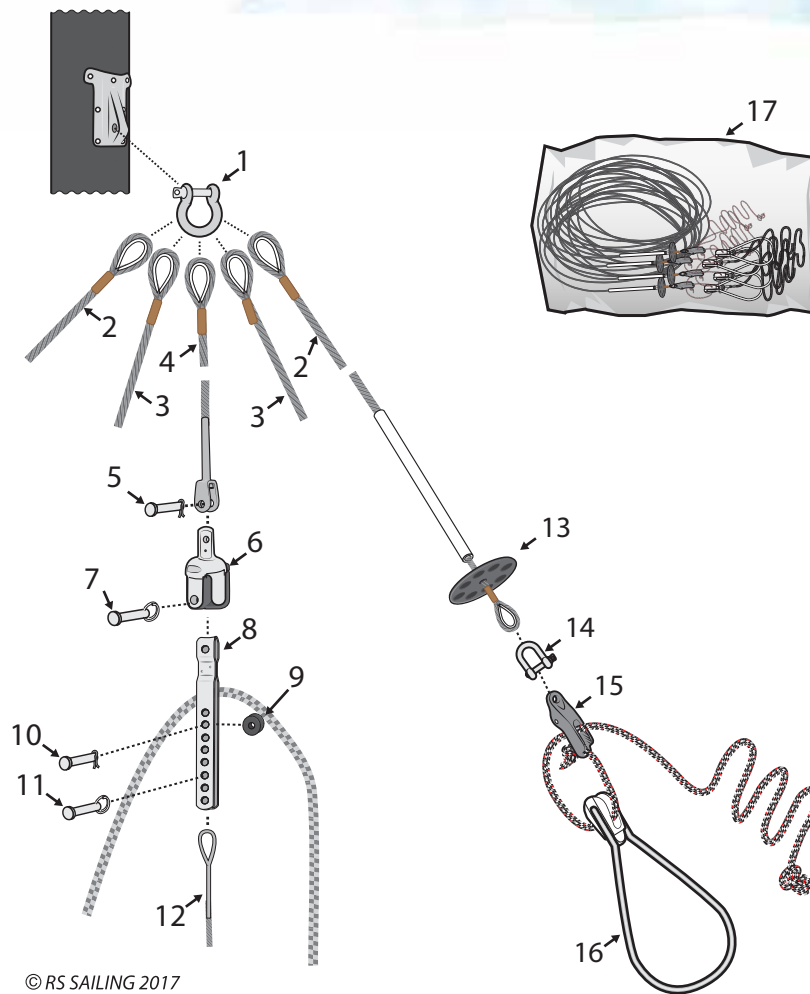

RS CAT16 Rigging

© RS SAILING 2017

Number	Description	Product Code
1	Selden 8mm Bow Shackle	307-026
2	RS CAT16 Trapeze Wires (Pair) excluding Cleats and Rings	C16-SP-915
3	RS CAT16 Shrouds (Pair)	C16-SP-904
4	RS CAT16 Jib Strop	C16-SP-905
5	8 x 22mm Pin	TBC
6	RS CAT16 Jib Furler (Top)	C16-SP-909
7	6 x 35mm Clevis Pin and Ring	TBC
8	RS CAT Jib Halyard Sheave Box	C16-SP-916
9	Selden Plain Sheave 21/4.2/9mm (Front Sheaves)	P504360
10	STF Marine 5x18mm Clevis Pins and Split Rings	ST-O0518
11	STF Marine 6x20mm Clevis Pins and Split Rings	ST-O0620
12	RS CAT16 Forestay	C16-SP-901
13	Seasure Trapeze Disc	S2097
14	Allen Forged Shackle 5mm Pin 11x19mm	A5405S
15	Clamcleat Trapeze and Vang Cleat	CL253
16	Allen B/B Trapeze Ring Wide	A4261
17	RS CAT16 Twin Trapeze Kit	C16-UA-200
17	20MM TRIPLE DYNAMIC BLOCK NO BECKET	A2027NB
18	Gottfredi Maffioli Evolution Race 5mm: Black	KKD05BLK
19	Allen 20mm Dynamic Block: Double with Becket and Hook	A2023HK
20	Eye dinghy forestay small	508-089-01
21	RS CAT Forestay Attachment Fitting	C16-SP-913
22	RS CAT16 Main Halyard	C16-WEB-003