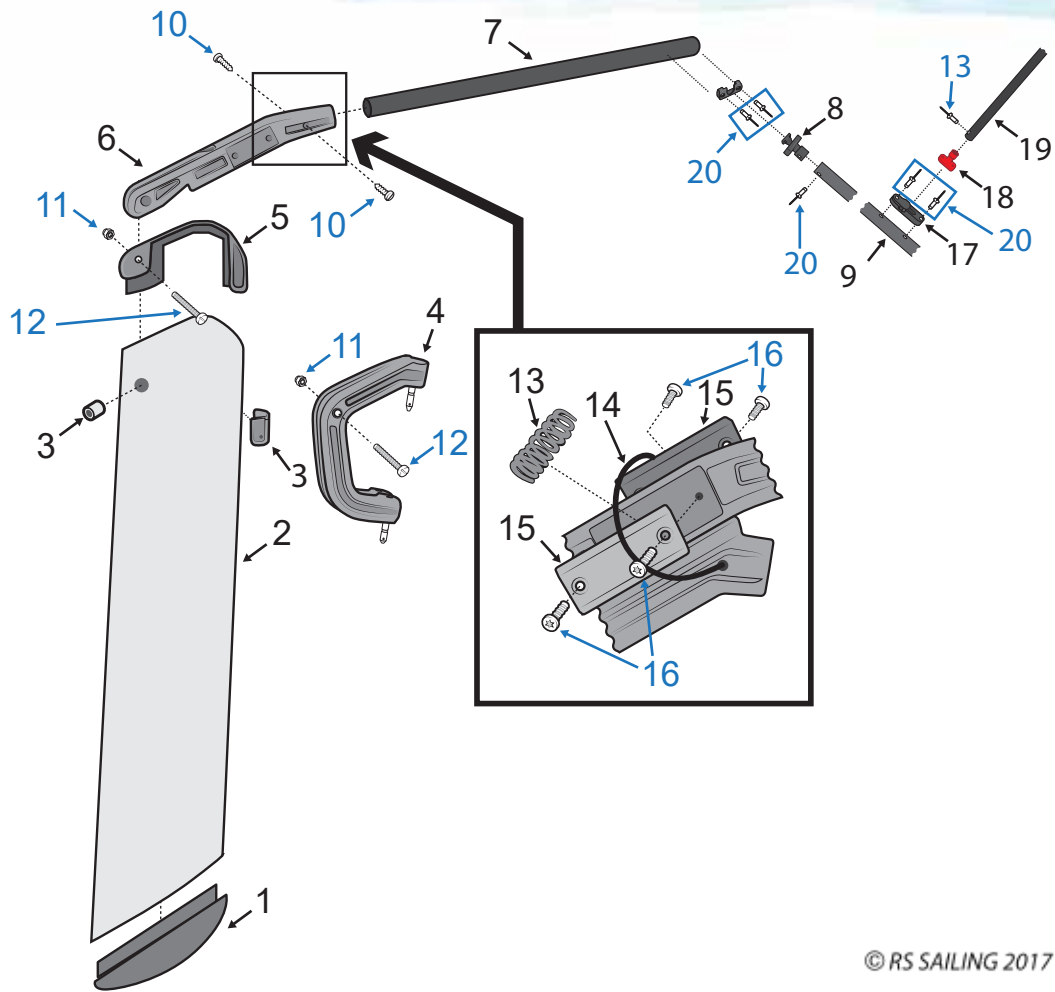

RS CAT16 - Rudder Stock Parts

© RS SAILING 2017

Number	Description	Product Code
1	APB Rudder Blade Replacement Bottom Tip	rsm-fo-909
2	RS CAT16 Rudder Blade	C16-FO-100
3	RS CAT16 / RS Quest Rudder Stock Bush	C16-FO-902
4	Rudder Stocking ('C' Shaped Part) - RS CAT & Venture Connect	RSM-FO-305
5	RS Cat/ RS Quest Rudder Blade Top	RSM-FO-912
6	RS CAT16/Quest/Connect Kick up handle	C16-FO-903
7	RS CAT Tiller (Port - C16-FO-904) or (Starboard C16-FO-905)	C16-FO-904/5
8	Selden Tiller Extension UJ	CA0015
9	RS CAT16 Connecting Bar	C16-FO-901
10	Lower Rudder Blade Guide CAT/CONNECT	RSM-FO-908
11	Nyloc M8	FIX-N8-008
12	Pan Head Machine Screw M8 x 40	FIX-B8-P41
13	RS CAT16 / RS Quest Rudder Stock Casting Spring	RSM-FO-916
14	Kingfisher Shockcord 5mm: Black	KS305BLK
15	RS CAT16 / RS Quest Rudder Stock Casting Spring	RSM-FO-916
16	CSK machine screw M5 x 12	FIX-B5-C12
17	Selden Tiller Extension 1.45M (RS CAT16)	RSM-FO-911
18	Rivet Monel 4.8 x 12	FIX-R48-M12