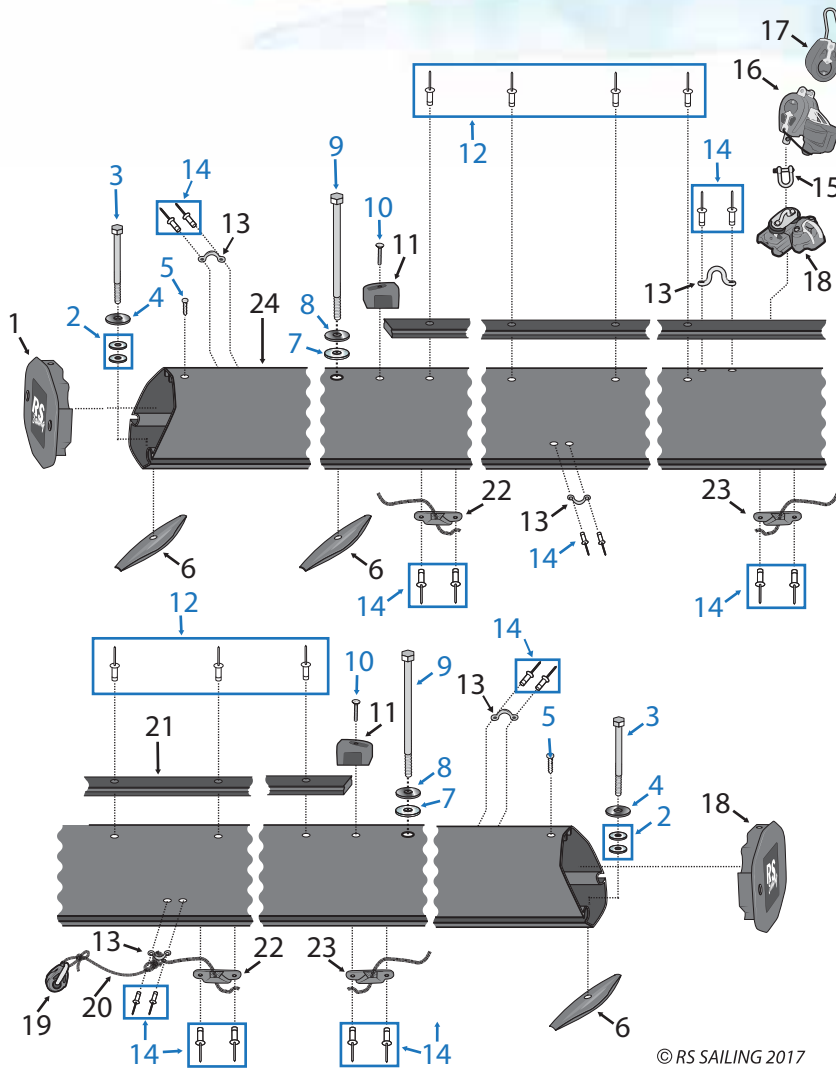

RS CAT16 - Rear Beam Parts

© RS SAILING 2017

Number	Description	Product Code
1	RS CAT16 Beam End Cap	C16-HF-402
3	Cat 16 Rear Beam Bolt M10 x 100mm Hex Head	FIX-B8-115
4	Washer M10 Penny	FIX-W10-001
5	Pozzi Pan Screw 8 x 3/4	FIX-S8-P02
6	RS CAT16 Under Gunwhale Recess Bar (Size M10)	C16-HF-902
8	Washer M10 Penny	FIX-W10-001
9	Cat 16 Rear Beam Bolt M10 by 170mm Hex Head	FIX-B10-170
10	CSK Pozzi Screw 10 x 1	FIX-S10-C01
11	RS CAT16 Traveller End Stop Cap (Upgraded)	C16-HF-411
12	Rivet Monel 4.8 x 18	FIX-R48-M18
13	Selden Lacing Eye 38mm	508-019
14	Rivet Monel 4.8 x 12.9	FIX-R48-M12
15	Allen Forged Shackle 5mm Pin 11x19mm	A5405S
16	A205850mm Triple/Ratchet/Block and Cleat	A2058
17	50mm Triple Block with Swivel Hook	A2054HK
18	RS CAT16 Mainsheet Car	C16-HF-404
19	Allen 30mm Dynamic Block: Single	A2030
20	Kingfisher Shockcord 4mm: Black	KS304BLK
21	RS CAT Mainsheet Track	C16-HF-407
22	CL273Clamcleat Racing Sail Line Cleat (Port)	CL273
23	CL241Clamcleat Racing Sail Line Cleat (Starboard)	CL241
24	RS Cat 16 Rear Beam Assembly	C16-HF-405