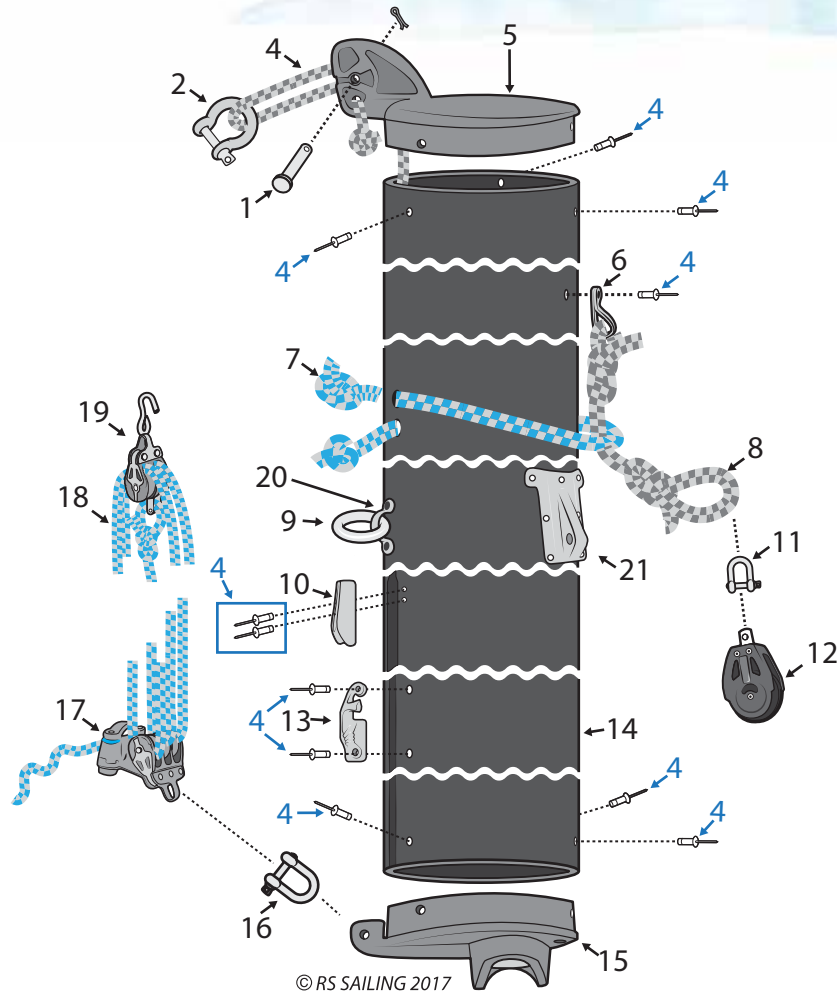

RS CAT16 - Mast & Parts

Number	Description	Product Code
1	8 x 22mm Pin	
2	Allen Forged 6mm Bow Shackle	A-622106
3	Selden Plain Sheave 35/8/10mm (Aft Outer Sheave)	504-362
4	Rivet Monel 4.8 x 12	FIX-R48-M12
5	RS CAT Masthead Box	C16-SP-912
6	Allen P Clip Looped S/S Lacing Eye	A4035
7	Kingfisher 8 Plait PreStretch 5mm: Black	KPS05BLK
8	Gottifredi Maffioli Compact 12 4mm Black	KDB04B
9	Seasure Stainless Steel Ring Small	S0710
10	RS Cat 16 Mast Sail Feeder	505-535-01
11	Allen Forged Shackle 4mm Pin 9x15mm	A5404S
12	Allen 30mm Dynamic Block: Single With Shackle Swivel	A2030SC
13	Clamcleat Side Entry Cleat (Starboard) MK1	CL217MK1
14	RS CAT16 Mast Complete	C16-SP-100
15	RS CAT Mast Heel Plug	C16-SP-914
16	Allen Forged D Shackle 6mm	A-621106
17	20MM TRIPLE DYNAMIC BLOCK NO BECKET	A2027NB
18	Gottifredi Maffioli Evolution Race 5mm: Black	KKD05BLK
19	Allen 20mm Dynamic Block: Double with Becket and Hook	A2023HK
20	Eye dinghy forestay small	508-089-01
21	RS CAT Forestay Attachment Fitting	C16-SP-913
22	RS CAT16 Main Halyard	C16-WEB-003