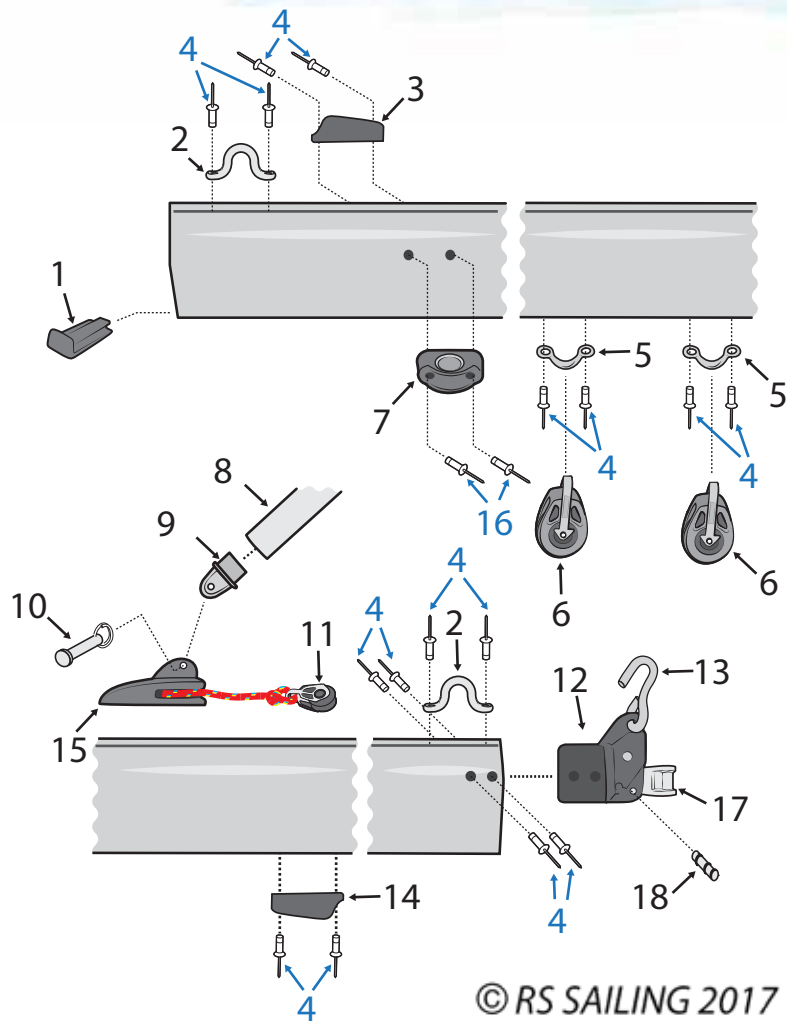

Spar Parts - Boom

© RS SAILING 2017

Number	Description	Product Code
1	Boom End Deck Protector	511-804
2	Selden Lacing Eye 38mm	508-019
3	Clamcleat Racing Junior MK2	CL211MK2
4	Rivet Monel 4.8 x 12	FIX-R48-M12
5	Selden Boom Sliding Eye Heavy Duty	511-631-01
6	Selden Ball Bearing Block 40mm: Single	404-101-02R
7	Selden Bullseye Medium S/S Lined	508-604
8	Selden GNAV Strut Assembly (Tube; Ends and Toggle): Black	025-025-20BLI
9	Selden GNAV End Fitting	507-954
10	STF Marine 5x25mm Clevis Pins and Split Rings	ST-O0525
11	Allen 20mm Dynamic Block: Single	A2020
12	Selden Fixed Toggle GNAV Boom Inboard End	509-081-01
13	RS Quest Anti Capsize Mainsail reefing hook	QUE-SP-902
14	Clamcleat Racing Junior MK2	CL211MK2
15	Selden GNAV Boom Slider with Sheaves	P51180501
16	Rivet Monel 4.8 x 18	FIX-R48-M18
17	Selden Gooseneck Toggle GNAV Style	P528091
18	Selden Boom Inboard End Toggle Shaft 6 x 32mm 2 Grooves	166-249