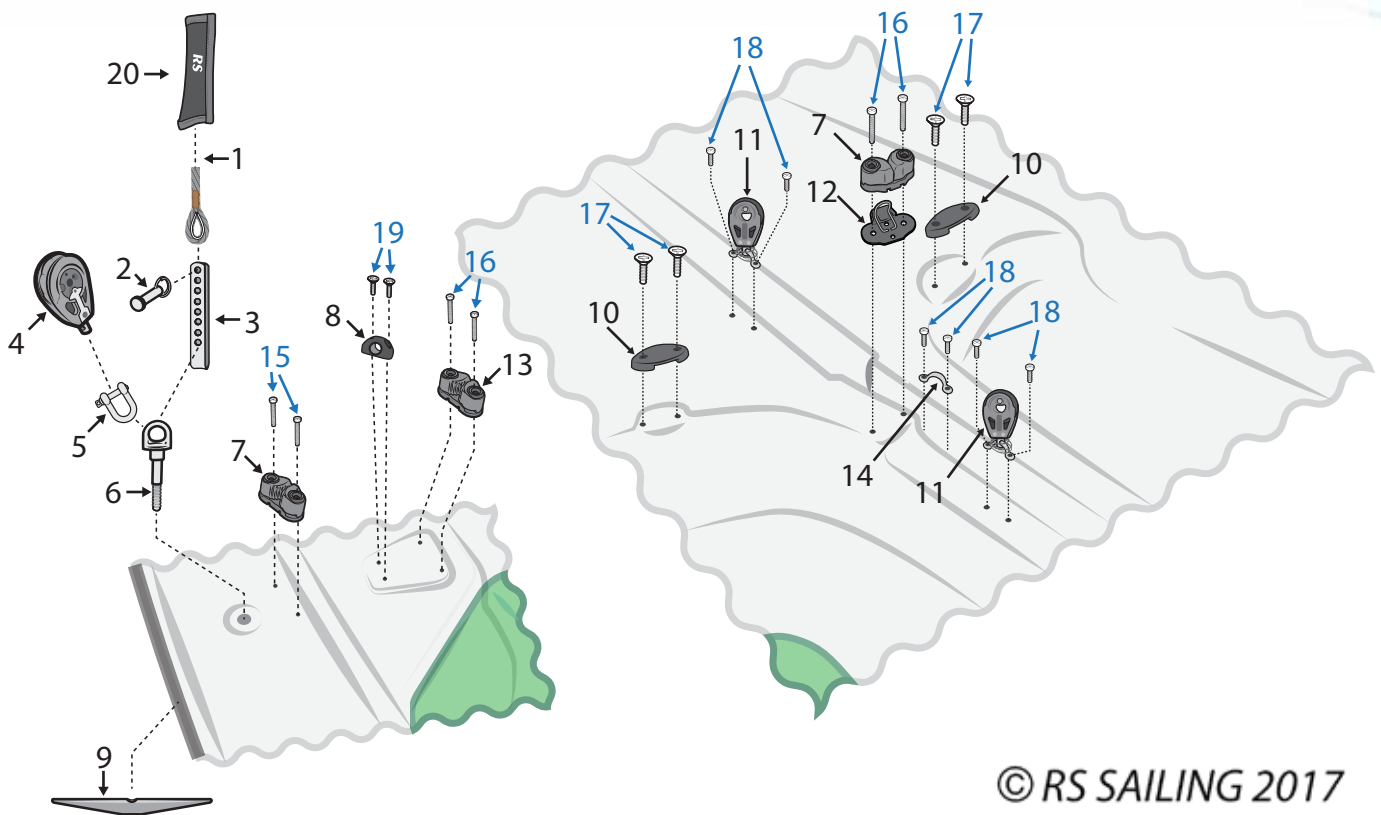

Hull Parts - Crew Area

© RS SAILING 2017

Number	Description	Product Code
1	RS Quest Standard Shrouds	QUE-SP-906
2	STF Marine 5x15mm Clevis Pins and Split Rings	ST-O0515
3	Allen Shroud Stay Adjuster U Shape	A4372
4	Selden Automatic Ratchet Block 45mm	P404401
5	Allen Forged D Shackle 4mm	A-621104
6	RS Quest Shroud Eye Bolt	QUE-HF-304
7	Selden Cam Cleat 27mm	433-101-01
8	Selden Bullseye Medium S/S Lined	508-604
9	RS CAT16/ RS Quest Under Gunwhale Recess Bar (Size M8)	C16-HF-900
10	RS Aero/ RS Quest Toetraps Attachment Plate	RSM-HF-301
11	Selden Ball Bearing Block 30mm: Single With Lacing Eye	P403101SLC
12	Selden Line Guide 27mm	433-113-01
13	Selden Camcleat 38mm Carbon	433-201-01
14	Selden Lacing Eye 27mm	403-122
15	Button head machine screw M4 x 25	FIX-B4-B25
16	Button head machine screw M5 x 35	FIX-B5-B35
17	CSK machine screw M5 x 12	FIX-B5-C12
18	Pozzi Pan Machine Screw M5 x 8	FIX-B5-P08
19	Button head machine screw M5 x 20	FIX-B5-B20
20	RS Shroud Vernier Covers (Pair)	RSM-UA-117