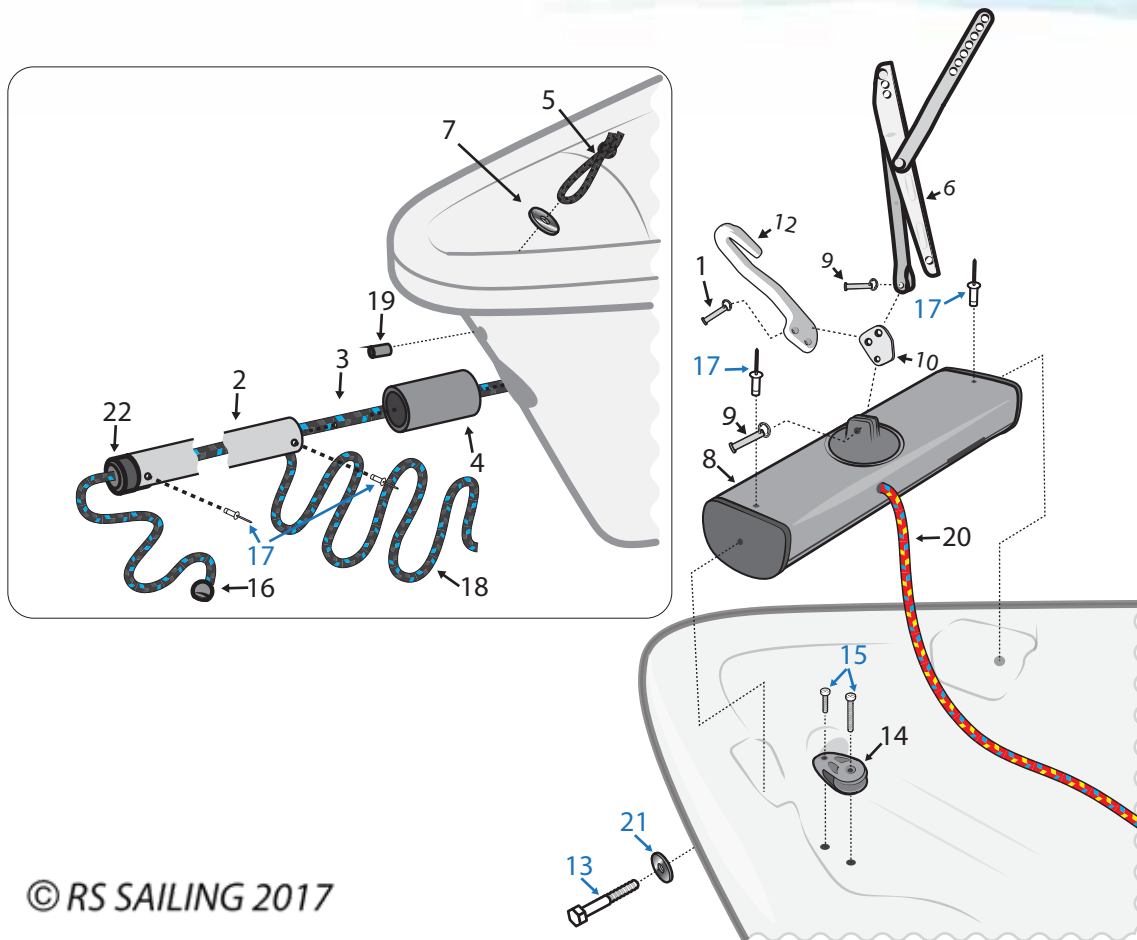

Hull Parts - ASY Pole & Tack Bar Area

© RS SAILING 2017

Number	Description	Product Code
1	TF Marine 6x20mm Clevis Pins and Split Rings	ST-O0620
2	RS Quest ASY Spinnaker Pole	QUE-SP-500
3	Gottifredi Maffioli Evolution Race 5mm: Black	KKD05BLK
4	RS Quest ASY Spinnaker Bearing Tube	QUE-HF-106
5	Gottifredi Maffioli Evolution Race 5mm: Black	KKD05BLK
6	RWO Shroud Lever RWO Shroud Lever	R4550
7	Washer M10 Penny	FIX-W10-001
8	RS Quest Tack Bar Complete	QUE-HF-107
9	6 x 25mm Clevis Pin and Ring	
10	RS Quest Tack Fitting (30x36x6 FLX-20)	QUE-HF-104
12	RS Quest Jib Tack Hook – Cast	QUE-SP-909
13	Socket Cap Machine Screw M10 x 60	FIX-B10-P60
14	Selden Ball Bearing Block 30mm: Cheek	403-101-09
15	Button head machine screw M4 x 25	FIX-B4-B25
16	RWO 6mm Bobble: Black	R1991T
17	Rivet Monel 4.8 x 12.9	FIX-R48-M12
18	Gottifredi Maffioli Evolution Race 5mm: Black	KKD05BLK
19	RS Thru-deck Rope Bush	RSM-HF-507
20	Gottifredi Maffioli Evolution Race 3mm	KKD03BLE
21	Washer M10 Penny	FIX-W10-001
22	RS500/Vision/2000/Quest Bowsprit Outboard End Cap	RSM-SP-915