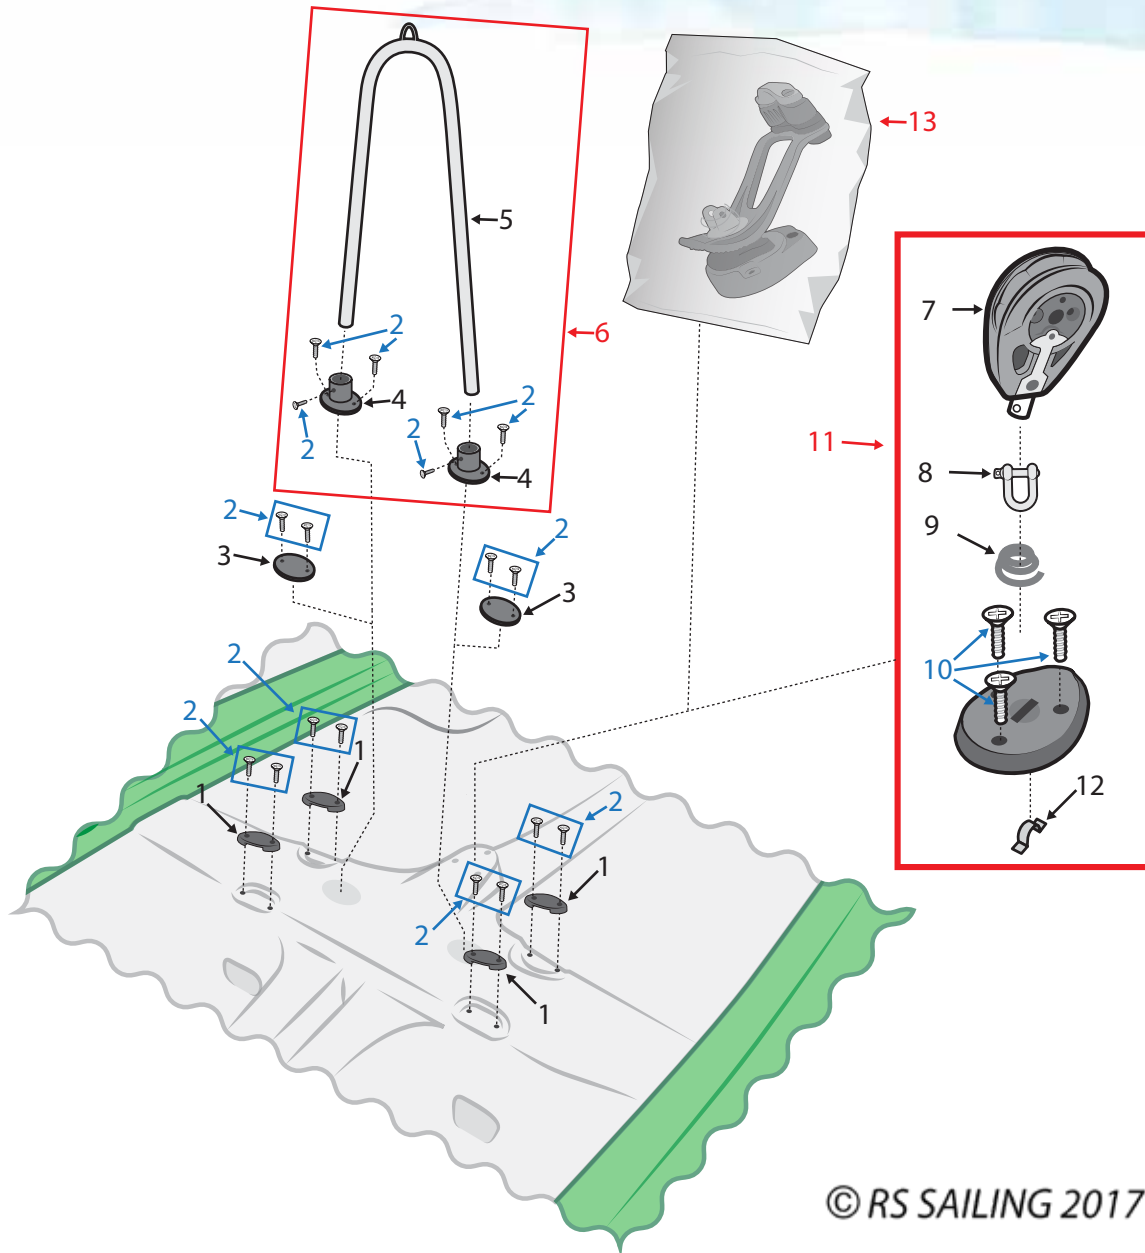

Hull Parts - Thwart Area

© RS SAILING 2017

Number	Description	Product Code
1	RS Aero/ RS Quest Toestay Attachment Plate	RSM-HF-301
2	CSK machine screw M5 x 12	FIX-B5-C12
3	RS Quest Hoop Blanking Cap	QUE-HF-402
4	RS Quest Hoop Plate recess	QUE-HF-112
5	RS Quest Mainsheet Hoop Only	QUE-HF-308
6	RS Quest Mainsheet Hoop Kit	QUE-HF-303
7	Selden Ratchet Block 60mm	P406301
8	Allen Forged D Shackle 5mm	A-621105
9	RWO Large Spring RWO Large Spring	R1813
10	CSK pozzi machine screw M5 x 20	FIX-B5-C20
11	RS Quest Mainsheet Eye & Base	QUE-HF-401
12	Selden Lacing Eye 38mm	508-019
13	RS Quest Centre Mainsheet Swivel Base Kit	QUE-UA-102