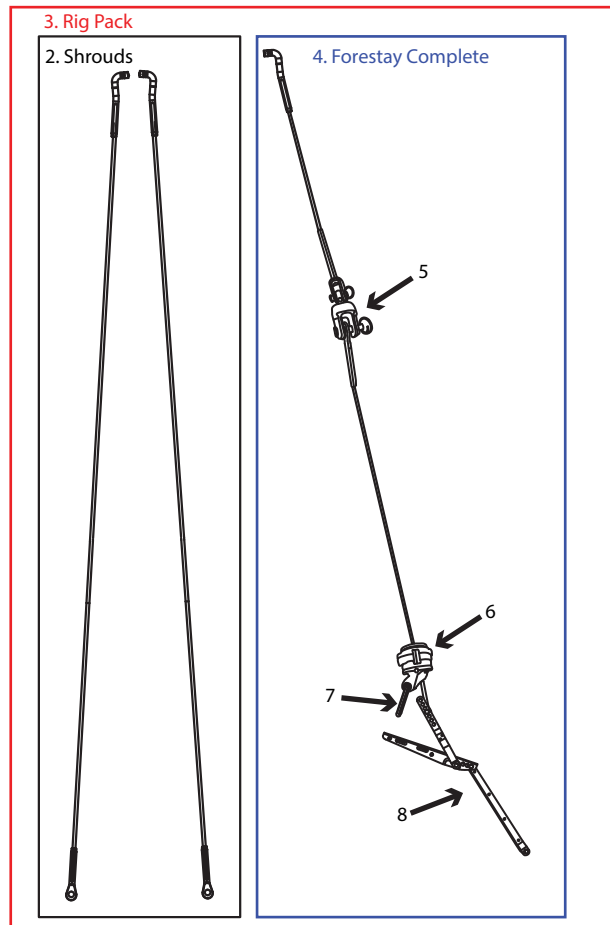

# Sails | Spars | Trolley | Accessories

Number	Description	Product Code
1	North Sails Batten Adjuster Key	RSM-SA-908
2	China Sail Factory Batten Adjuster	RSM-SA-907
2	North Sails Batten Adjuster	RSM-SA-905
3	RS Quest Mainsail Batten Set	QUE-SA-900
4	RS Quest Mainsail (dacron rolled inc. battens and bag)	QUE-SA-100
5	RS Quest Jib	QUE-SA-200
6	RS Quest Asymetric Gennaker	QUE-SA-300
7	RS Quest Symetric Spinnaker	QUE-SA-310
8	RS Quest ASY Spinnaker Pole	QUE-SP-500
9	RS Quest SYM Spinnaker Pole	QUE-SP-501
10	RS Quest Mast Complete - Black	QUE-SP-100
11	RS Quest Boom Complete	QUE-SP-400
12	Hyde Spinnaker Bag	RSM-SA-906
13	Hyde Sail Bag 2.05m	LDCSB2
14	Hyde Sail Bag 2.75m	LDCSB31
15	RS Quest Trapeze Kit	QUE-UA-101
16	RS Quest Centre Mainsheet Swivel Base Kit	QUE-UA-102
17	RS Quest, CAT16 & RS Venture Masthead Float Kit	RSM-BP-909
18	RS Quest Outboard Motor Mount	QUE-UA-103
19	Top Cover QR Buckle	ZCB000
20	RS Quest Polycotton Breathable Top/Deck Cover	QUE-CO-100
21	RS Quest Furled Jib Sock Cover	QUE-CO-200
22	RS Quest Launching Trolley	QUE-TR-100
23	RS Quest Trolley Adjustable Bow Snubber	QUE-TR-901
24	Trolley Wheel	RSM-TR-911

# Rigging & Parts

© RS SAILING 2017

Number	Description	Product Code
1	RS Quest Trapeze Kit	QUE-UA-101
2	RS Quest Standard Shrouds	QUE-SP-906
3	RS Quest Rigging Pack	QUE-PP-800
4	RS Quest Forestay Complete	QUE-SP-910
5	Selden Top Swivel with Guide	EX1790
6	RS Quest Forestay Halyard Swivel	QUE-SP-911
7	5mm D Strip Shackle	A6023
8	RWO Shroud Lever	R4550
9	Allen 5mm Bow Shackle	A-622105
10	RWO Plastic Trapeze Handle	R4120
11	Clamcleat Racing Junior with Roller MK1	CL230
12	Ronstan Trapeze Ring	RF17