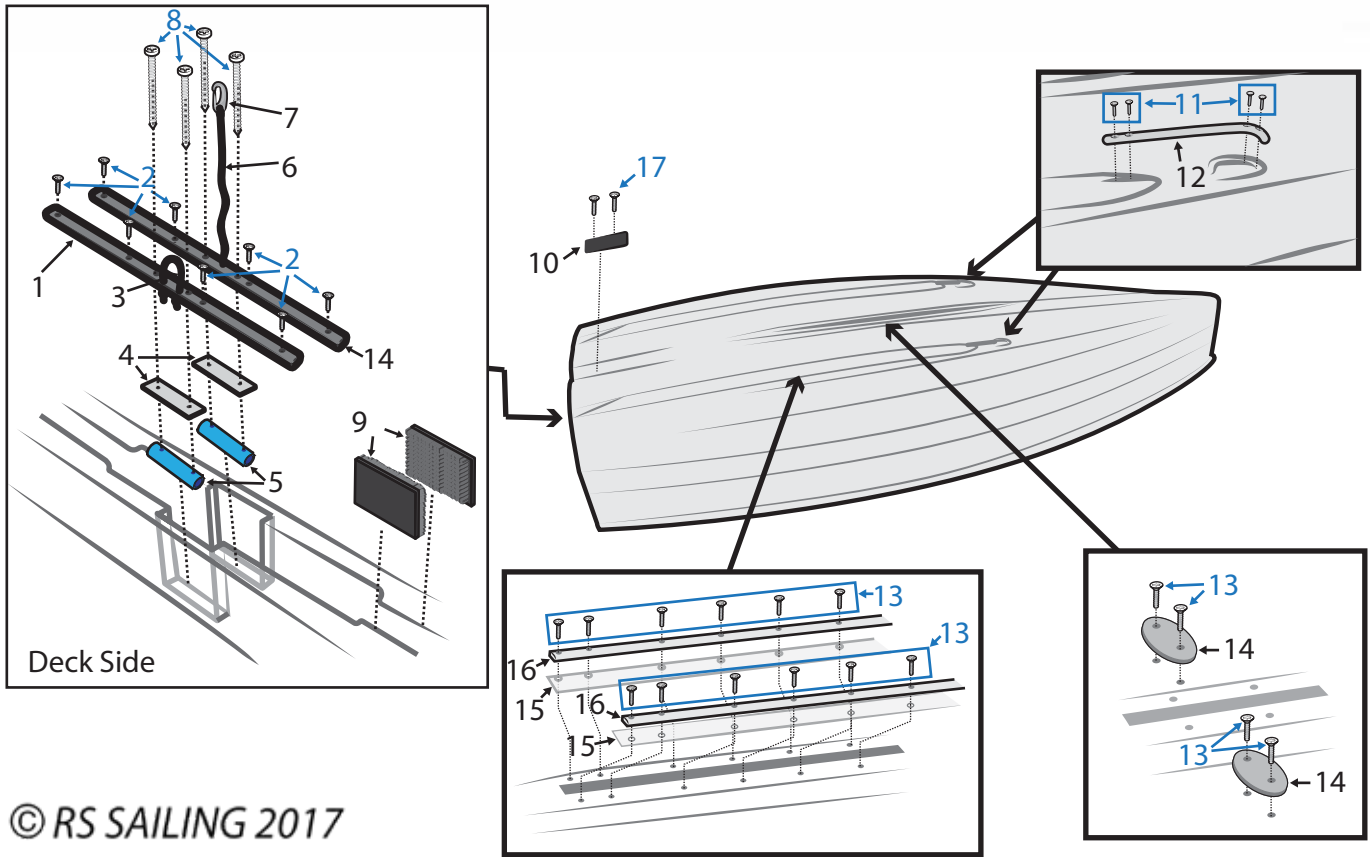

Mast Parts - Underside & Centreboard Case

Number	Description	Product Code
1	RS Quest Centreboard Deck Plate	QUE-HF-302
2	Pozzi pan screw 10 x 2	FIX-S10-P02
3	Kingfisher Shockcord 4mm: BlackKingfisher Shockcord 4m	KS304BLK
4	Allen Toe Strap Plate S/SAllen Toe Strap Plate S/S	A4099
5	Centreboard Friction TubeCentreboard Friction Tube	RSM-FO-902
6	Kingfisher Shockcord 4mm: BlackKingfisher Shockcord 4m	KS304BLK
7	Allen Nylon Shockcord HookAllen Nylon Shockcord Hook	A359
8	Pozzi pan screw 10 x 2	FIX-S10-P02
9	RS Quest Centreboard Case Astro Turf	QUE-FO-902
10	RS Quest Keel Rub Casting	QUE-HF-306
11	CSK pozzi machine screw M5 x 20	FIX-B5-C20
12	RS Quest Bilge Rail Handles	QUE-HF-307
13	CSK pozzi screw 8 x 3/4	FIX-S8-C03
14	RS Quest Hoop Blanking Cap	QUE-HF-402
15	2000/ RS Quest Slot Gasket	L2K-HF-303
16	RS Quest Centreboard Rubbing Plate	QUE-HF-305
17	CSK pozzi screw 8 x 3/4	FIX-S8-C03