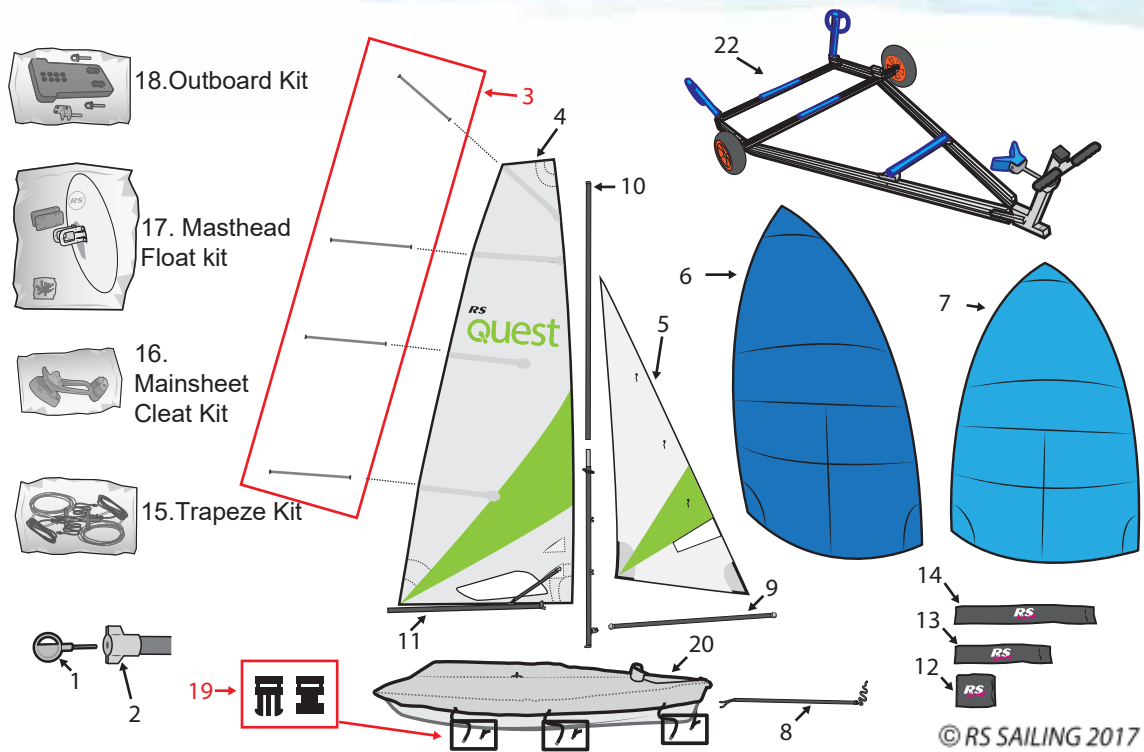

Sails | Spars | Trolley | Accessories

Number	Description	Product Code
1	North Sails Batten Adjuster Key	RSM-SA-908
2	China Sail Factory Batten Adjuster	RSM-SA-907
2	North Sails Batten Adjuster	RSM-SA-905
3	RS Quest Mainsail Batten Set	QUE-SA-900
4	RS Quest Mainsail (dacron rolled inc. battens and bag)	QUE-SA-100
5	RS Quest Jib	QUE-SA-200
6	RS Quest Asymetric Gennaker	QUE-SA-300
7	RS Quest Symetric Spinnaker	QUE-SA-310
8	RS Quest ASY Spinnaker Pole	QUE-SP-500
9	RS Quest SYM Spinnaker Pole	QUE-SP-501
10	RS Quest Mast Complete - Black	QUE-SP-100
11	RS Quest Boom Complete	QUE-SP-400
12	Hyde Spinnaker Bag	RSM-SA-906
13	Hyde Sail Bag 2.05m	LDCSB2
14	Hyde Sail Bag 2.75m	LDCSB31
15	RS Quest Trapeze Kit	QUE-UA-101
16	RS Quest Centre Mainsheet Swivel Base Kit	QUE-UA-102
17	RS Quest, CAT16 & RS Venture Masthead Float Kit	RSM-BP-909
18	RS Quest Outboard Motor Mount	QUE-UA-103
19	Top Cover QR Buckle	ZCB000
20	RS Quest Polycotton Breathable Top/Deck Cover	QUE-CO-100
21	RS Quest Furled Jib Sock Cover	QUE-CO-200
22	RS Quest Launching Trolley	QUE-TR-100
23	RS Quest Trolley Adjustable Bow Snubber	QUE-TR-901
24	Trolley Wheel	RSM-TR-911