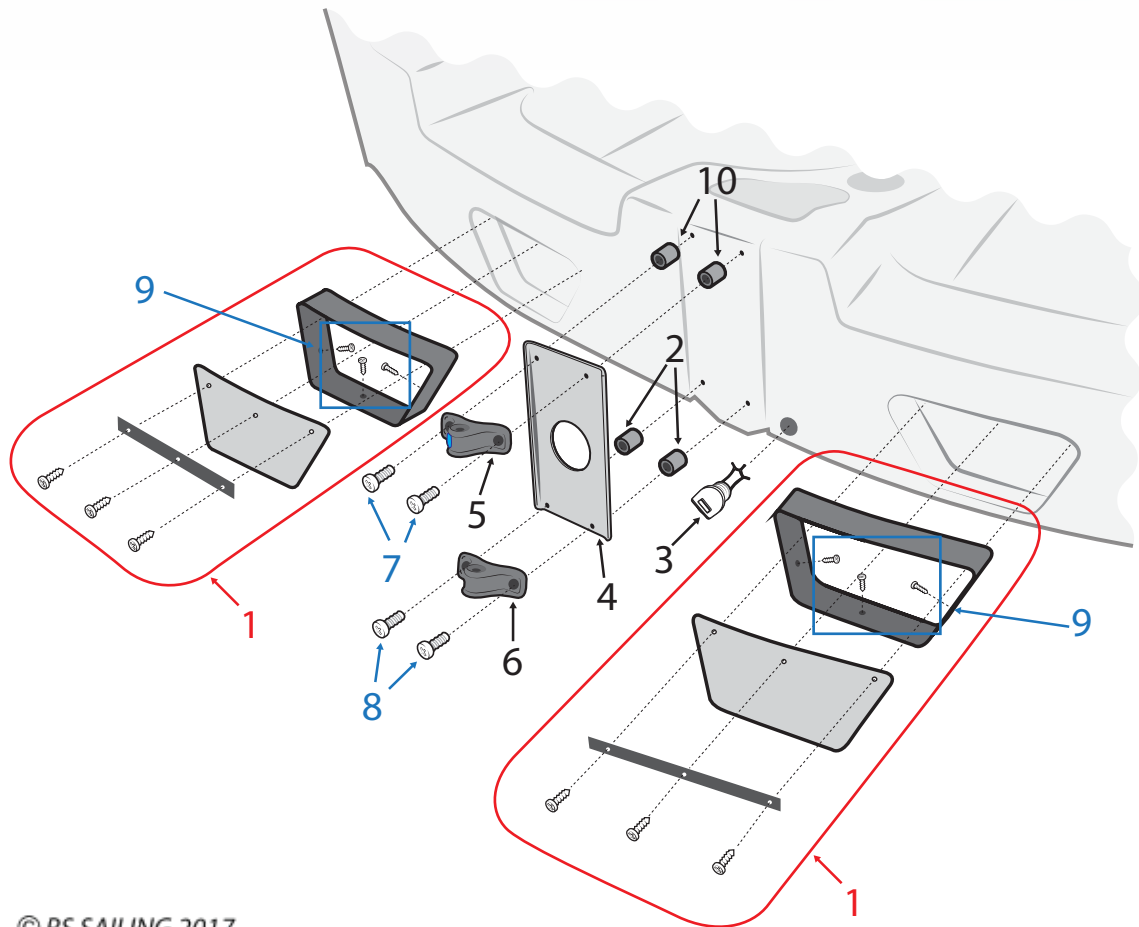

Hull Parts - Transom Area

© RS SAILING 2017

Number	Description	Product Code
1	RS Quest Transom Drain Assembly	QUE-HF-501
2	SPACER TUBE L=38, RS CAT \ RS Quest	480-385
3	RS APB Transom Bung RS APB Transom Bung	RSM-HF-501
4	RS Quest External Transom Plate	QUE-HF-503
5	RS CAT16 \ RS Quest Transom Gudgeon (Plastic - With Lo+++	C16-HF-502
6	Transom Gudgeon (Plastic - No Lock)	RSM-HF-506
7	Pozzi Pan Machine Screw M6 x 55	FIX-B6-P55
8	Pozzi Pan Machine Screw M6 x 65	FIX-B6-P65
9	Pozzi pan screw 10 x 3/4	FIX-S10-P34
10	SPACER TUBE L=32	QUE-HF-504