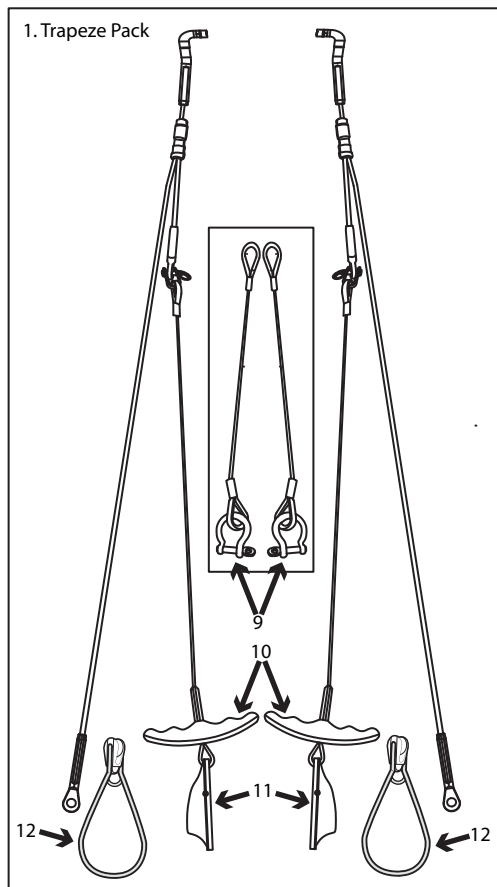

Rigging & Parts

© RS SAILING 2017