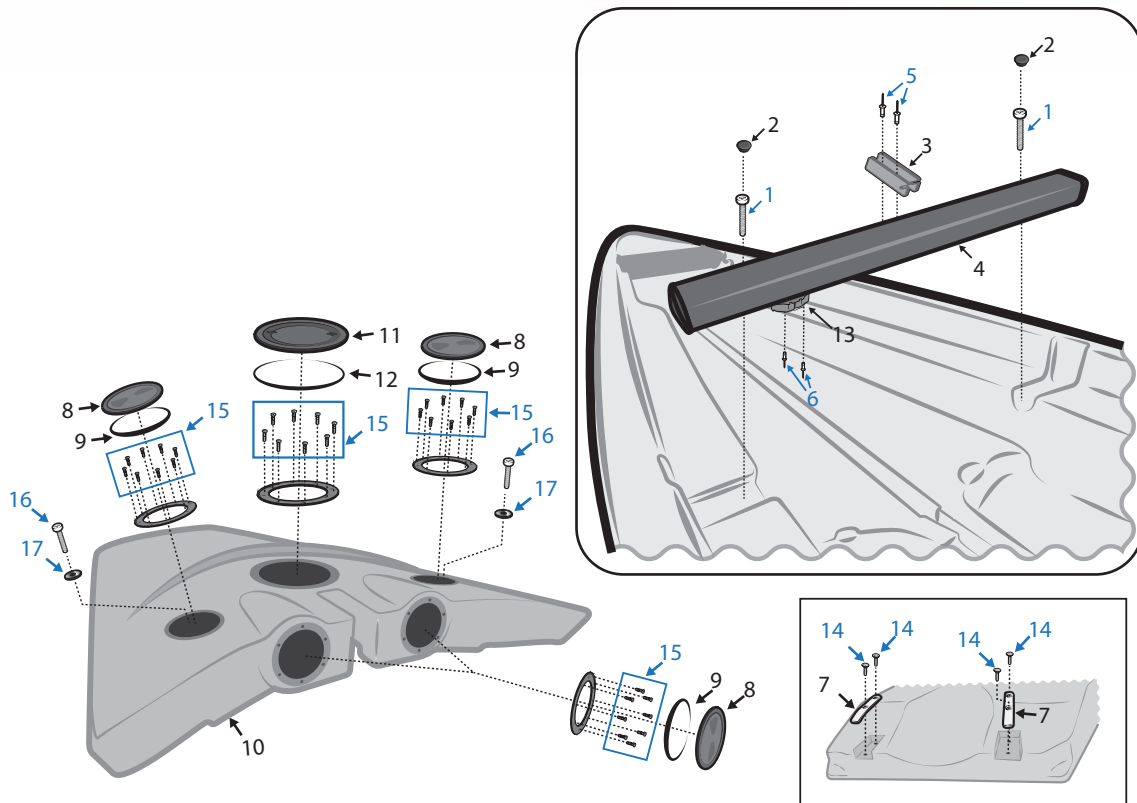

Hull Parts - Foredeck & Beam Area

© RS SAILING 2017

Number	Description	Product Code
1	Pozzi pan machine screw M6 x 16	FIX-B6-P16
2	RS Quest Tiller Tube End Plug	QUE-FO-901
3	RS Quest Mast Step	QUE-HF-200
4	RS Quest Beam Assembly	QUE-HF-105
5	Rivet Monel 4.8 x 12	FIX-R48-M12
6	Pozzi pan screw 8 x 1 1/2	FIX-S8-P01
7	RS Quest Foredeck Pins	QUE-HF-102
8	Selden Hatch 100mm Black - RS Quest/ RS Cat16	RSM-HF-904
9	Selden 4 Inch Hatch Sealing Ring	TBA
10	RS Quest Foredeck Pack	QUE-BP-150
11	Allen Hatch 9 Inch 2000 / RS Quest Foredeck	A637
11	RS Quest Foredeck Centre Hatch (Current Spec)	QUE-HF-114
12	2000 Hatch Sealing Ring	A.638
13	Selden 27mm Cam Cleat	433-110
14	CSK machine screw M5 x 12	FIX-B5-C12
15	Pozzi pan screw 8 x 3/4	FIX-S8-P02
16	Button head machine screw M6 x 50	FIX-B6-B50