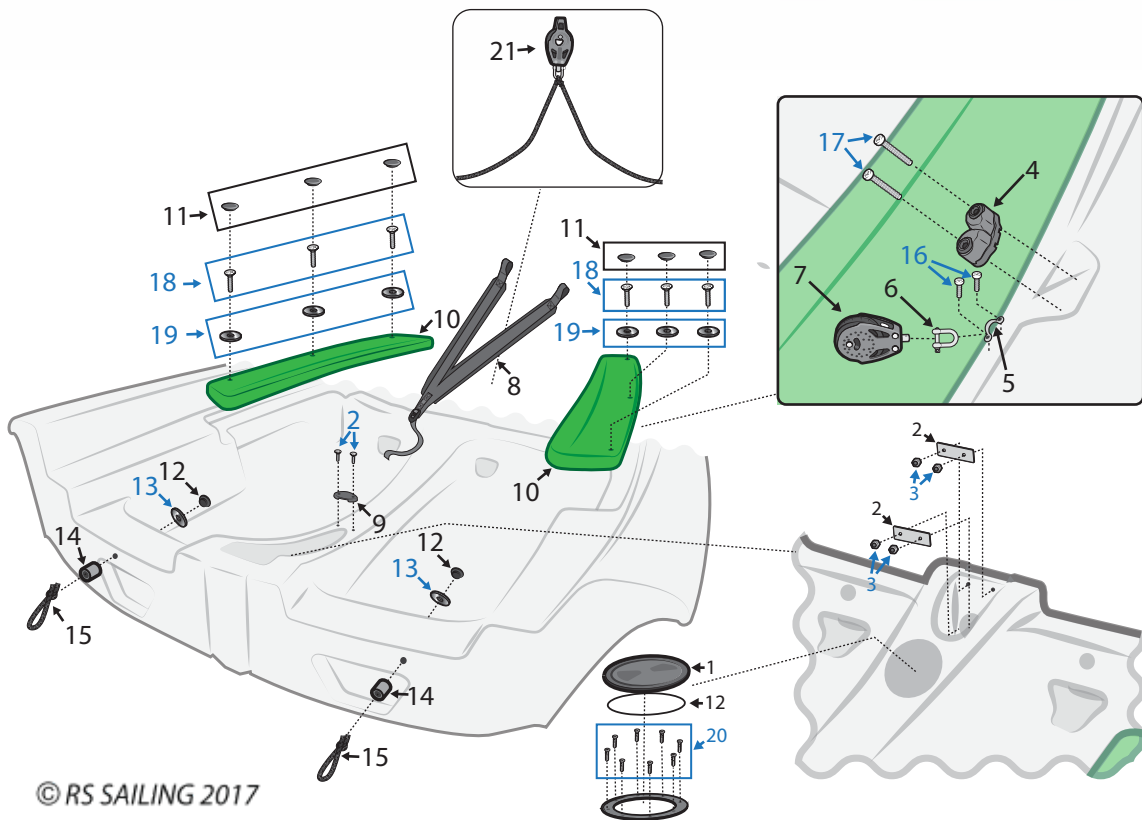

Hull Parts - Helm Area

© RS SAILING 2017

Number	Description	Product Code
1	Selden Hatch 100mm Black - RS Quest/ RS Cat16	RSM-HF-904
2	RS Quest \ RS CAT16 Transom Gudgeon backing Plate MK2	C16-HF-504
3	Nyloc M6	FIX-N6-006
4	Selden Camcleat 38 mm Aluminium	P43330101
5	Selden Lacing Eye 27mm	403-122
6	Allen Forged D Shackle 4mm	A-621104
7	Selden Automatic Ratchet Block 45mm	P404401
8	RS Quest Toe Strap Set	QUE-HF-400
9	RS Aero/ RS Quest Toestrap Attachment Plate	RSM-HF-301
10	RS Quest Seats (Pair)	QUE-HF-300
11	RS Quest Tiller Tube End Plug	QUE-FO-901
12	RWO 32mm Plastic End Cap	R0686
13	Washer M10 Penny	FIX-W10-001
14	RS Thru-deck Rope Bush	RSM-HF-507
15	Gottifredi Maffioli Evolution Race 5mm: Black	KKD05BLK
16	Pozzi Pan Machine Screw M5 x 8	FIX-B5-P08
17	Button head machine screw M5 x 35	FIX-B5-B35
18	M5 Threaded Bar 87mm	
19	Washer M5 penny	FIX-W5-002
20	Pozzi pan screw 8 x 3/4	FIX-S8-P02
21	Selden B/B Block 40mm:Single with Becket & Swivel	404-101-03