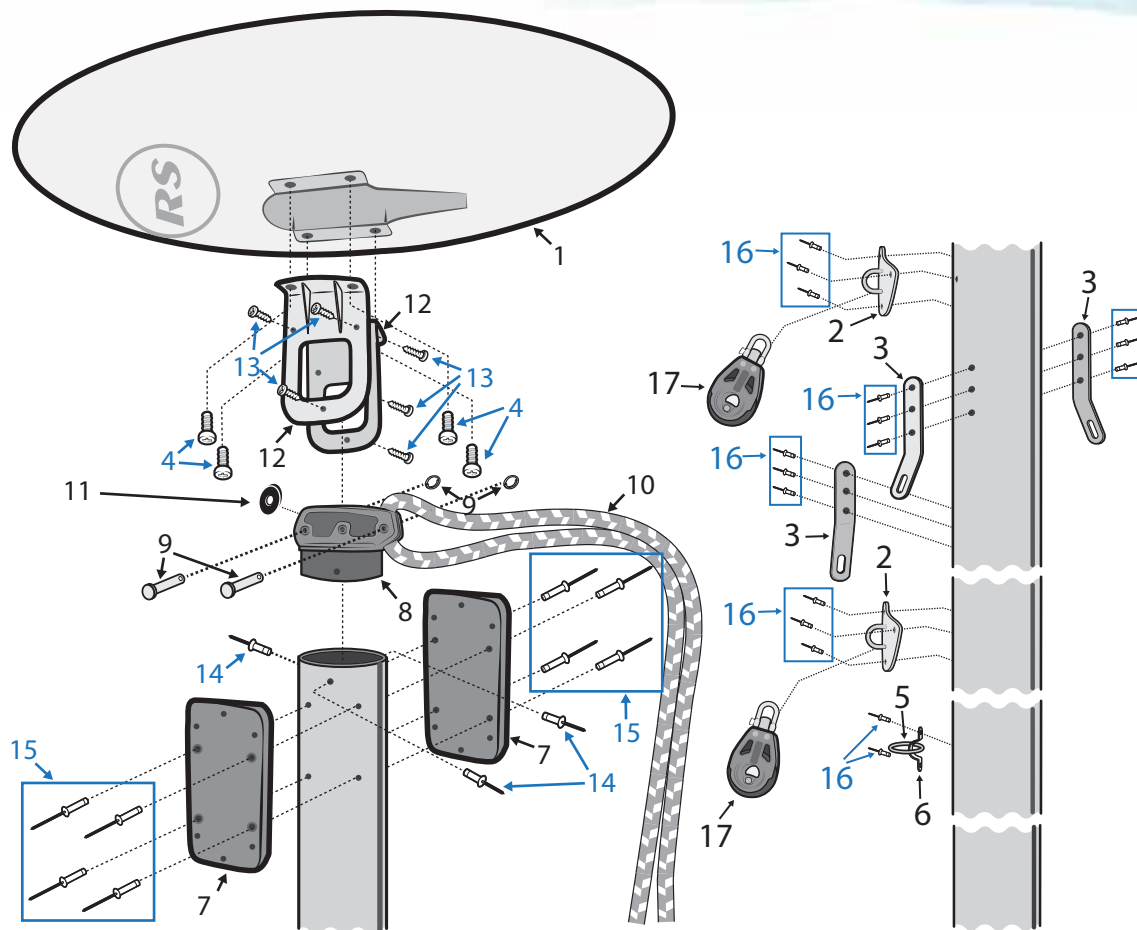

Mast Parts - Top Mast

© RS SAILING 2017

Number	Description	Product Code
1	RS Quest, CAT16 & RS Venture Masthead Float Kit	RSM-BP-909
2	PSelden Forestay Eye Triangle	P50847701
3	Selden External T-Terminal Tang	518-089-01
4	Pozzi pan machine screw M6 X 12	FIX-B6-P12
5	Seasure Stainless Steel Ring Small	S0710
6	Eye dinghy forestay small	508-089-01
7	Mast Head Float Shims for Quest & Venture	RSM-SP-908
8	Selden Untapered Mast Head Sheave Box	P50109904
9	STF Marine 5x25mm Clevis Pins and Split Rings	ST-O0525
10	RS Quest Main Halyard	
11	Selden Plain Sheave 21/4.2/9mm (Front Sheaves)	P504360
12	Masthead float brackets for RS Quest, CAT16 & Venture	RSM-SP-911
13	Pozzi pan screw 8 x 3/4	FIX-S8-P02
14	Rivet Monel 4.8 x 12	FIX-R48-M12
15	Rivet Monel 4.8 x 18	FIX-R48-M18
16	Rivet Monel 4.8 x 18	FIX-R48-M18
17	Selden Ball Bearing Block 30mm: Single With Shackle Swivel	P403101SWI