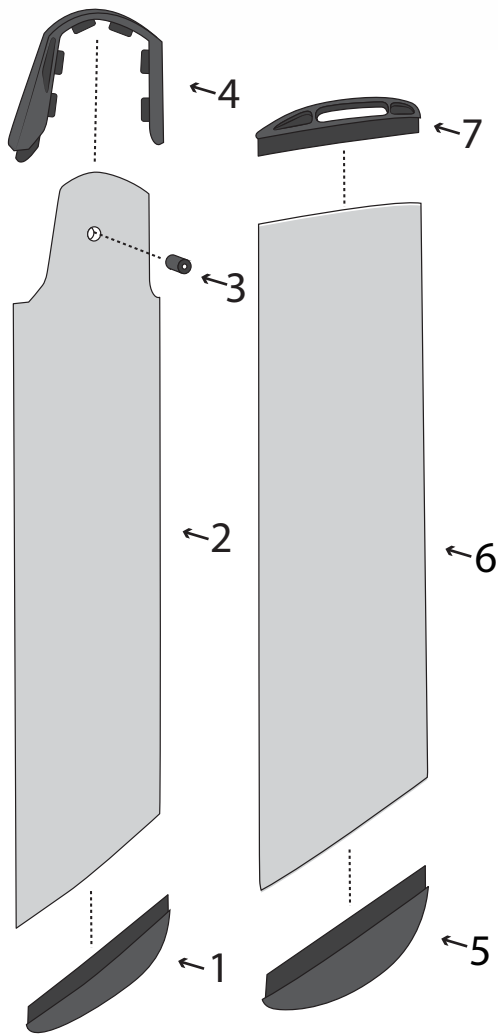

Foils & Foil Parts Cont.

Number	Description	Product Code
21	RS Feva/Quba Rudder Downhaul Line (from blade)	
22	Nyloc M8	FIX-N8-008
23	RS Feva/ RS Quba/ RS Vareo Stock Head	RSM-FO-304
24	Pan Head Machine Screw M8 x 50	FIX-B8-P50
25	Selden Ball Bearing Block 20mm: Single	P402101SIN
26	RS Feva/Quba Rudder Downhaul (in cleat)	
27	Rivet Monel 4.8 x 12	FIX-R48-M12
28	Racing Micro with Becket	CL270
29	Pozzi pan screw 6 x 3/4	FIX-S6-P01
30	RS Feva/ RS Quba Tiller and Extension	RSM-FO-400
31	RWO 32mm Tube SaddleRWO 32mm Tube Saddle	R0713
32	CSK pozzi screw 8 x 3/4	FIX-S8-C03
33	Selden Tiller Extension UJ	CA0015
34	RS Feva/ RS Quba Tiller Extension: Selden UJ	RSM-FO-500