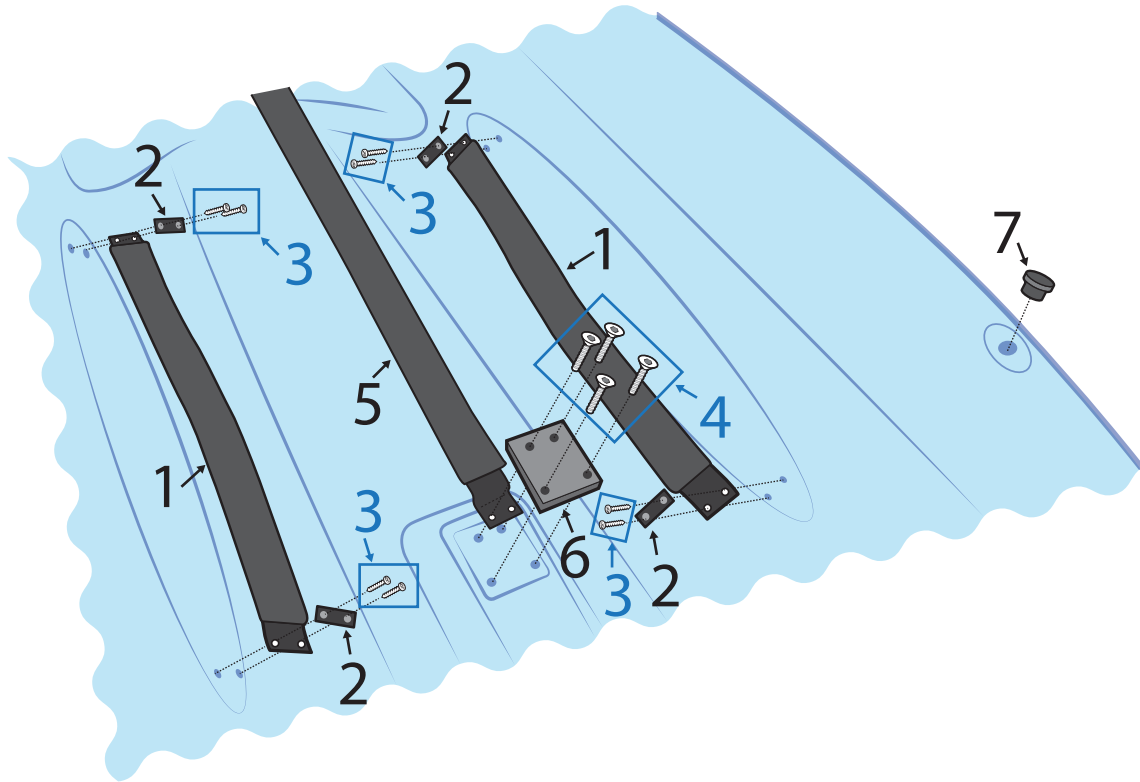

Hull Parts - Helm Area

Number	Description	Product Code
1	RS Quba Side Toe Strap Set	QUB-HF-401
2	Allen Toe Strap Plate (Dark Grey)	A..99G
3	SCK CSK M/SCREW M6 X 20	FIX-B6-C20
4	SCK CSK M/SCREW M6 X 20	FIX-B6-C20
5	RS Quba Centre Toe Strap	QUB-HF-400
6	RS Quba Mainsheet Plate	QUB-HF-402
7	Rowing Kit Blanking Cap	RSM-HF-403