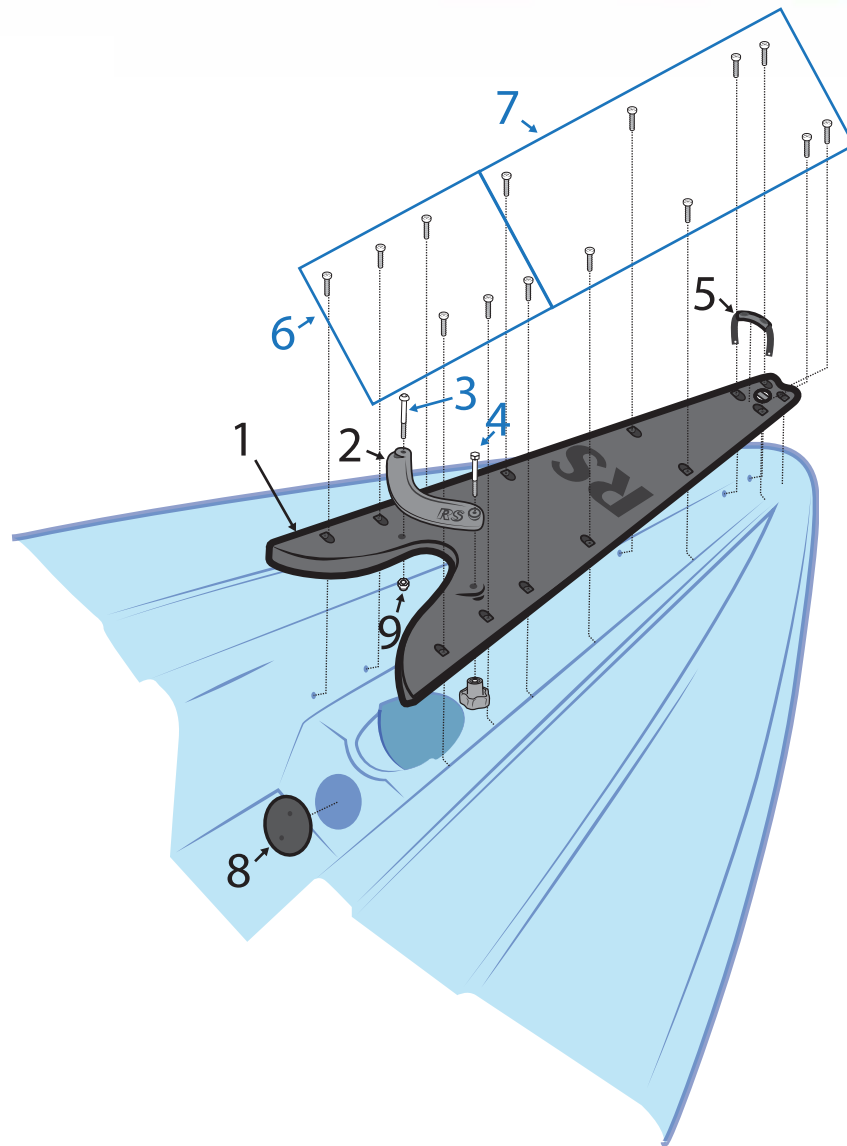

RS
Quba
**SPARE PARTS
WORKBOOK**

Hull Parts - Bow Area

Number	Description	Product Code
1	RS Quba Foredeck	QUB-FX-100
2	RS Feva Mast Gate (Post 2012 Hex Head Recess)	FEV-HF-200
3	Button head machine screw M6 x 50	FIX-B6-B50
4	RS Feva / Quba Mast Gate Fastening Bolt & Knob 2012	FEV-HF-202
5	RS Tera/Quba Front Carry Handle	RSM-HF-101
6	Pozzi pan machine screw M6 x 35	FIX-B6-P35
7	Pozzi pan screw 14 x 2	FIX-S14-P01
8	RS Tera/ RS Quba Inspection Cap	RSM-HF-404
9	Nyloc M6	FIX-N6-006

Hull Parts - Daggerboard Area

Number	Description	Product Code
1	Allen 60mm Pro Ratchet Block	A2160
2	Harken Spring 25mm Diameter 51mm Long	H071
3	Allen Forged Shackle 5mm Pin 11x19mm	A5405S
4	Gottifredi Maffioli Compact 12 - 4mm	
5	SCK CSK M/SCREW M6 X 20	FIX-B6-C20
6	RS Tera / RS Quba Daggerboard Surround	TER-FO-901
7	Hawk 150mm Mylar Slot Gasket per Metre	HK007
8	SCK CSK M/SCREW M6 X 20	FIX-B6-C20
9	RS Feva Daggerboard Rubber	FEV-HF-300
10	RS Feva Daggerboard Rubber	FEV-HF-300
11	RS Quba Mainsheet Plate	QUB-HF-402
12	RS Quba Centre Toe Strap	QUB-HF-400

Hull Parts - Helm Area

Number	Description	Product Code
1	RS Quba Side Toe Strap Set	QUB-HF-401
2	Allen Toe Strap Plate (Dark Grey)	A..99G
3	SCK CSK M/SCREW M6 X 20	FIX-B6-C20
4	SCK CSK M/SCREW M6 X 20	FIX-B6-C20
5	RS Quba Centre Toe Strap	QUB-HF-400
6	RS Quba Mainsheet Plate	QUB-HF-402
7	Rowing Kit Blanking Cap	RSM-HF-403