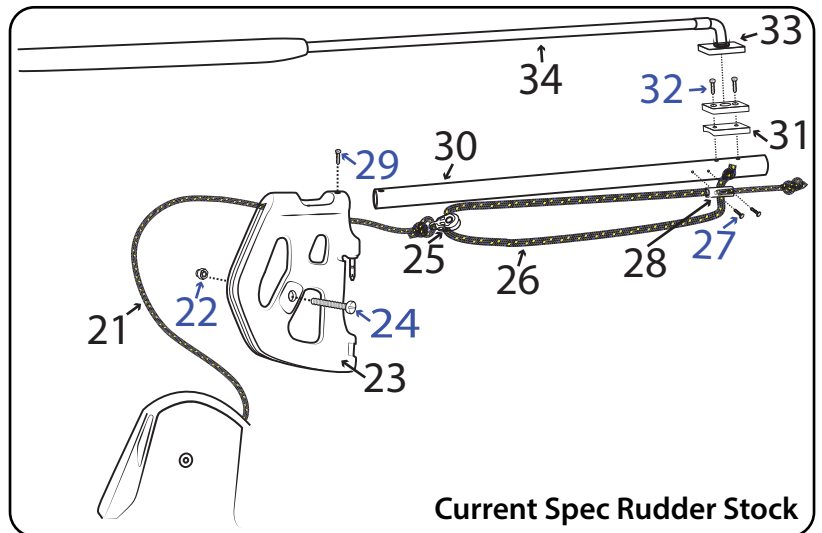

Foils & Foil Parts

Number	Description	Product Code
1	APB Rudder Blade Replacement Bottom Tip	RSM-FO-909
2	RS Feva/ RS Quba/ RS Vareo Rudder Blade. Selden Stock.	RSM-FO-101
2	RS Vision/Vareo/Feva/Quba Aluminium Rudder blade for Seasure	RSM-FO-100
3	APB Rudder Blade Pivot Bush Narrow	RSM-FO-905
3	APB Rudder Blade Pivot Bush (Wide)	RSM-FO-907
4	APB Replacement Narrow Rudder Head	RSM-FO-901
4	APB Replacement Wide Rudder Blade Head	RSM-FO-906
5	APB Daggerboard Replacment Bottom Tip	RSM-FO-910
6	RS Quba Aluminium Daggerboard	QUB-FO-200
7	RS Feva Daggerboard Handle	FEV-FO-902
8	RS Feva/ RS Vision/ RS Quba Tiller Extension: Seasure UJ	RSM-FO-501
9	Seasure Flexible UJSeasure Flexible UJ	S2367A
10	CSK pozzi screw 8 x 3/4	FIX-S8-C03
12	Clamcleat Junior Mk1	CL211MK1
13	Rivet Monel 4.8 x 12	FIX-R48-M12
14	RS Feva/Vision Tiller Arms Pair	RSM-FO-903
15	Rudder Stock (Pintle & Gudgeon) Nut; Bolt and Washer	RSM-FO-904
16	RS Vision/Feva/Vareo Rudder Stock; Tiller and Extension	RSM-FO-300
17	Seasure Rudder Pivot Bolt & Wing Nut	S9824
18	Seasure Rudder Pivot Wing Nut	S1828P
19	Seasure RS APB Rudder Pintle	S9597
20	Seasure RS APB Rudder Gudgeon	S9598