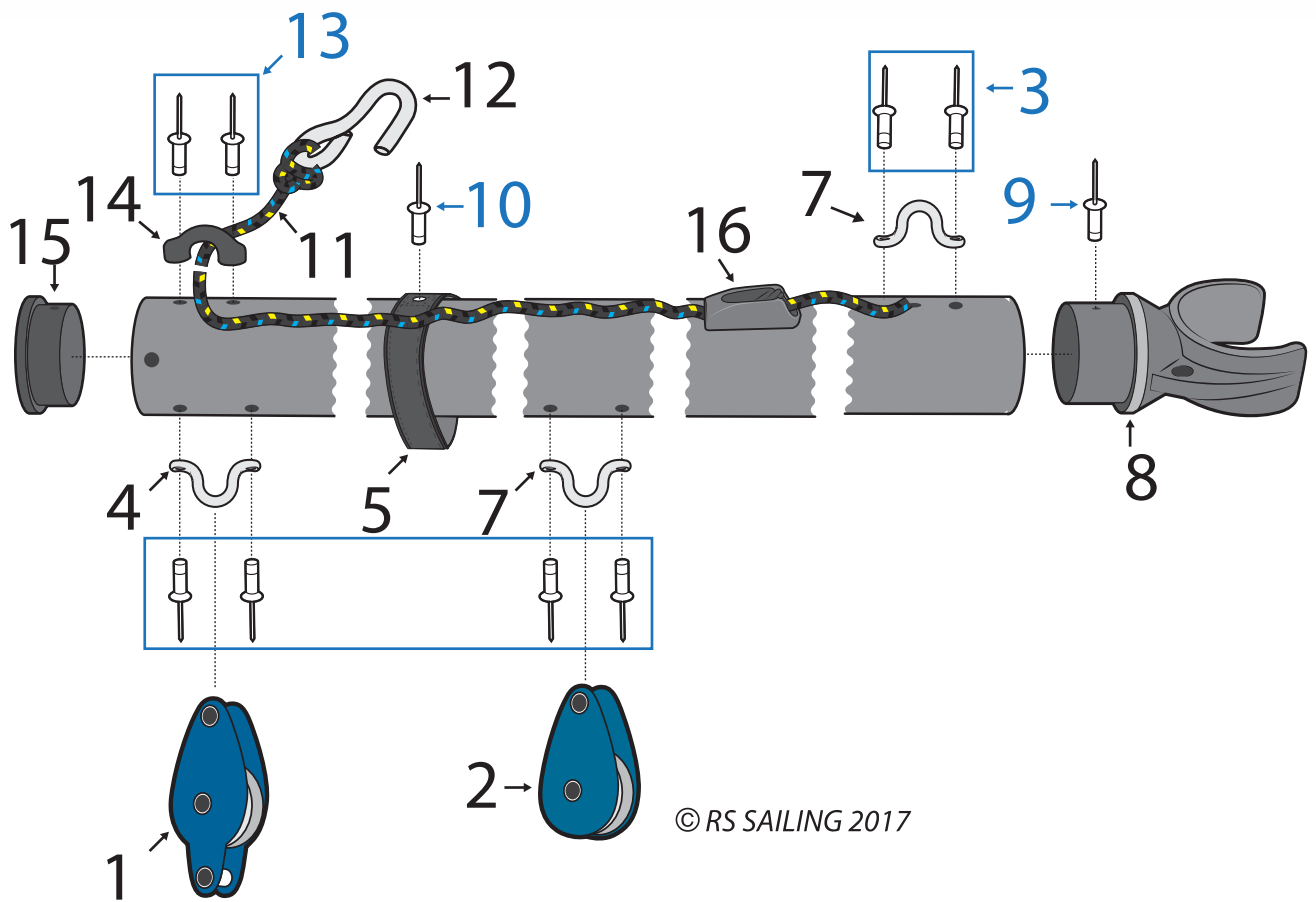

Hull Parts - Transom Area

Number	Description	Product Code
1	RS Feva/Quba/Vision/Vareo Transom Plate	RSM-HF-503
2	Seasure Rudder Retaining Clip Stainless Steel	S1820
3	RS APB Transom Bung	RSM-HF-501
4	Pozzi pan machine screw M6 x 16	FIX-B6-P16
5	Washer M6 'A'	FIX-W6-001
7	Button head machine screw M4 x 16	FIX-B4-B16

Club Mast Parts

Number	Description	Product Code
1	RS Feva Mast/Boom End Plug	FEV-SP-903
2	Rivet Monel 4.8 x 12	FIX-R48-M12
3	Rivet Monel 4.8 x 18	FIX-R48-M18
4	RS Quba Club Mast Joining Sleeve	QUB-SP-903
5	RS Quba Club Top Mast Bottom End Cap	QUB-SP-904
6	Clamcleat Racing Junior MK2	CL211MK2
7	Racing Fine Line Cleat Port	CL259
8	RS Quba Club Mast Collar	QUB-SP-901
9	Selden Lacing Eye 27mm	403-122
10	RS100 Mast Heel Plug	RS1-SP-906
11	Seasure Low Saddle	S2517

Boom Parts

© RS SAILING 2017

Number	Description	Product Code
1	Allen 38mm Plain Single with Becket	A378
2	Allen 38mm Plain Single	A.278
3	Rivet Monel 4.8 x 12	FIX-R48-M12
4	Selden Lacing Eye 27mm	403-122
5	RS Feva/RS Quba Boom Webbing Strap	RSM-SP-914
7	Selden Lacing Eye 27mm	403-122
8	RS Feva Boom Inboard End	FEV-SP-911
9	Rivet Monel 4.8 x 12	FIX-R48-M12
10	Rivet Monel 4.8 x 12	FIX-R48-M12
11	Kingfisher 8 Plait PreStretch 4mm: Black	KPS04BLK
12	Allen S/S Twisted Welded Hook (RS200/400 Rig Tension)	A4069
13	Rivet Monel 4.8 x 18	FIX-R48-M18
14	Allen Fairlead Open Base 9mm	A282
15	RS Feva Mast/Boom End Plug	FEV-SP-903
16	Clamcleat Side Entry Cleat Junior MK2 (Port)	CL218MK2