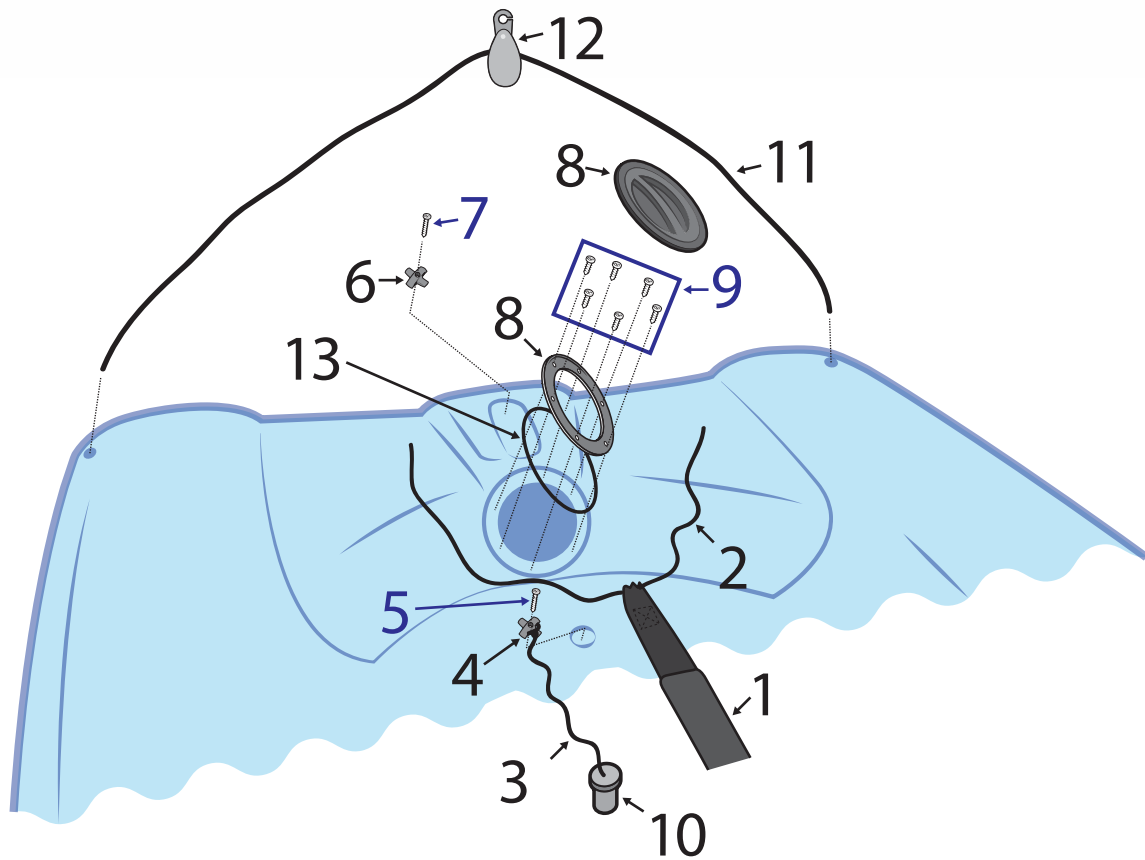

Hull Parts - Daggerboard Area

Number	Description	Product Code
1	Allen 60mm Pro Ratchet Block	A2160
2	Harken Spring 25mm Diameter 51mm Long	H071
3	Allen Forged Shackle 5mm Pin 11x19mm	A5405S
4	Gottifredi Maffioli Compact 12 - 4mm	
5	SCK CSK M/SCREW M6 X 20	FIX-B6-C20
6	RS Tera / RS Quba Daggerboard Surround	TER-FO-901
7	Hawk 150mm Mylar Slot Gasket per Metre	HK007
8	SCK CSK M/SCREW M6 X 20	FIX-B6-C20
9	RS Feva Daggerboard Rubber	FEV-HF-300
10	RS Feva Daggerboard Rubber	FEV-HF-300
11	RS Quba Mainsheet Plate	QUB-HF-402
12	RS Quba Centre Toe Strap	QUB-HF-400

Hull Parts - Helm Area

Number	Description	Product Code
1	RS Quba Side Toe Strap Set	QUB-HF-401
2	Allen Toe Strap Plate (Dark Grey)	A..99G
3	SCK CSK M/SCREW M6 X 20	FIX-B6-C20
4	SCK CSK M/SCREW M6 X 20	FIX-B6-C20
5	RS Quba Centre Toe Strap	QUB-HF-400
6	RS Quba Mainsheet Plate	QUB-HF-402
7	Rowing Kit Blanking Cap	RSM-HF-403

Hull Parts - Rear Deck

Number	Description	Product Code
1	RS Quba Centre Toe Strap	QUB-HF-400
2	Kingfisher Evolution Performance 4mm: Black Yellow	KCL04BYE
3	Gottifredi Maffioli Evolution Race 3mm: Black	KKD03BLK
4	RS Toe Strap Attachment Cross	TER-HF-401
5	SCK CSK M/SCREW M6 X 20	FIX-B6-C20
6	RS Toe Strap Attachment Cross	TER-HF-401
7	SCK CSK M/SCREW M6 X 20	FIX-B6-C20
8	Allen Hatch 4 Inch: Black	A337BLACK
9	Pozzi pan screw 6 x 3/4	FIX-S6-P01
10	RS200/400 Bung on String	RSM-HF-500
11	Kingfisher Evolution Performance 4mm: Black Blue	KCL04BBL
12	Allen 29mm Plain Block with Inglefield Clip	A178-74
13	Allen Hatch 4 Inch: Sealing Ring	A338

Hull Parts - Transom Area

Number	Description	Product Code
1	RS Feva/Quba/Vision/Vareo Transom Plate	RSM-HF-503
2	Seasure Rudder Retaining Clip Stainless Steel	S1820
3	RS APB Transom Bung	RSM-HF-501
4	Pozzi pan machine screw M6 x 16	FIX-B6-P16
5	Washer M6 'A'	FIX-W6-001
7	Button head machine screw M4 x 16	FIX-B4-B16