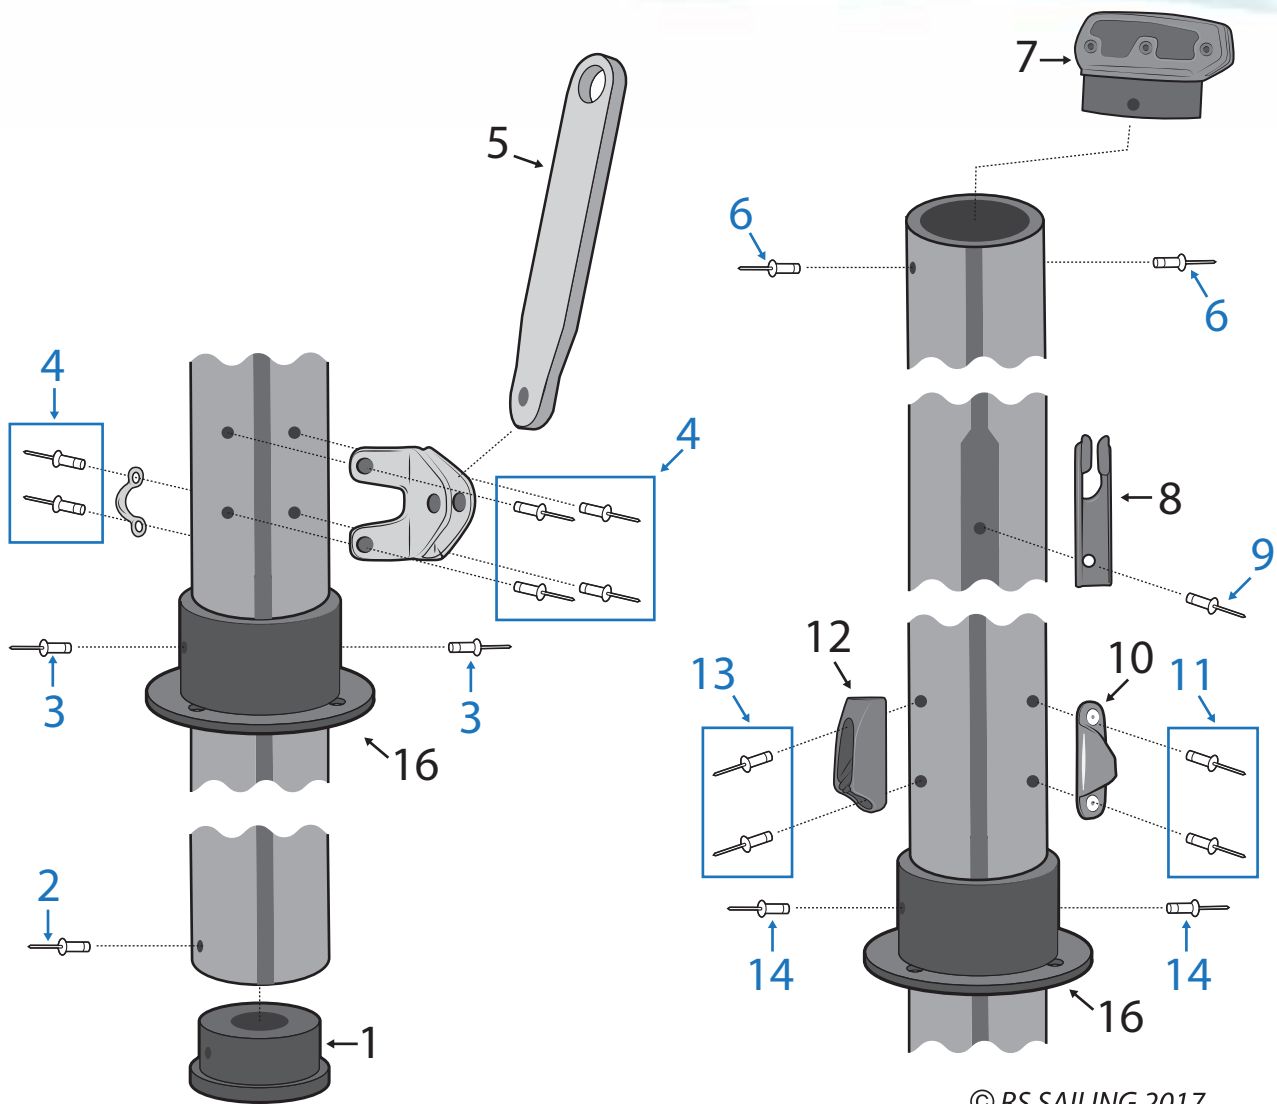

Sport Mast Parts

© RS SAILING 2017

Number	Description	Product Code
1	RS Quba Sport Mast Foot	QUB-SP-902
2	Rivet Monel 4.8 x 18	FIX-R48-M18
3	Rivet Monel 4.8 x 18	FIX-R48-M18
4	Rivet Monel 4.8 x 18	FIX-R48-M18
5	RS Quba Kicker Reefing Handle	508-807A
6	Rivet Monel 4.8 x 18	FIX-R48-M18
7	Selden Untapered Mast Head Sheave Box	P50109904
8	Selden Alloy Mast Sail Feeder (Cum/Eps/Kap/Gam)	P50552801
9	Rivet Monel 4.8 x 12.9	FIX-R48-M12
10	Clamcleat Racing Fine Line Cleat Port	CL259
11	Rivet Monel 4.8 x 18	FIX-R48-M18
12	Clamcleat Racing Junior MK2	CL211MK2
13	Rivet Monel 4.8 x 18	FIX-R48-M18
14	Rivet Monel 4.8 x 18	FIX-R48-M18
15	Seasure Low Saddle	S2517
16	RS Quba Sport Mast Collar	QUB-SP-900