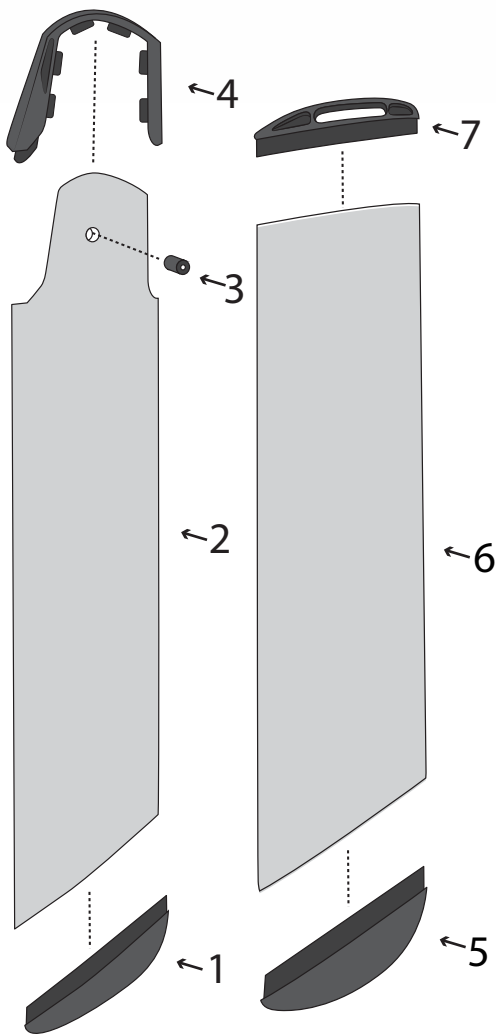

Foils & Foil Parts

Number	Description	Product Code
1	APB Rudder Blade Replacement Bottom Tip	RSM-FO-909
2	RS Feva/ RS Quba/ RS Vareo Rudder Blade. Selden Stock.	RSM-FO-101
2	RS Vision/Vareo/Feva/Quba Aluminium Rudder blade for Seasure	RSM-FO-100
3	APB Rudder Blade Pivot Bush Narrow	RSM-FO-905
3	APB Rudder Blade Pivot Bush (Wide)	RSM-FO-907
4	APB Replacement Narrow Rudder Head	RSM-FO-901
4	APB Replacement Wide Rudder Blade Head	RSM-FO-906
5	APB Daggerboard Replacment Bottom Tip	RSM-FO-910
6	RS Quba Aluminium Daggerboard	QUB-FO-200
7	RS Feva Daggerboard Handle	FEV-FO-902
8	RS Feva/ RS Vision/ RS Quba Tiller Extension: Seasure UJ	RSM-FO-501
9	Seasure Flexible UJSeasure Flexible UJ	S2367A
10	CSK pozzi screw 8 x 3/4	FIX-S8-C03
12	Clamcleat Junior Mk1	CL211MK1
13	Rivet Monel 4.8 x 12	FIX-R48-M12
14	RS Feva/Vision Tiller Arms Pair	RSM-FO-903
15	Rudder Stock (Pintle & Gudgeon) Nut; Bolt and Washer	RSM-FO-904
16	RS Vision/Feva/Vareo Rudder Stock; Tiller and Extension	RSM-FO-300
17	Seasure Rudder Pivot Bolt & Wing Nut	S9824
18	Seasure Rudder Pivot Wing Nut	S1828P
19	Seasure RS APB Rudder Pintle	S9597
20	Seasure RS APB Rudder Gudgeon	S9598