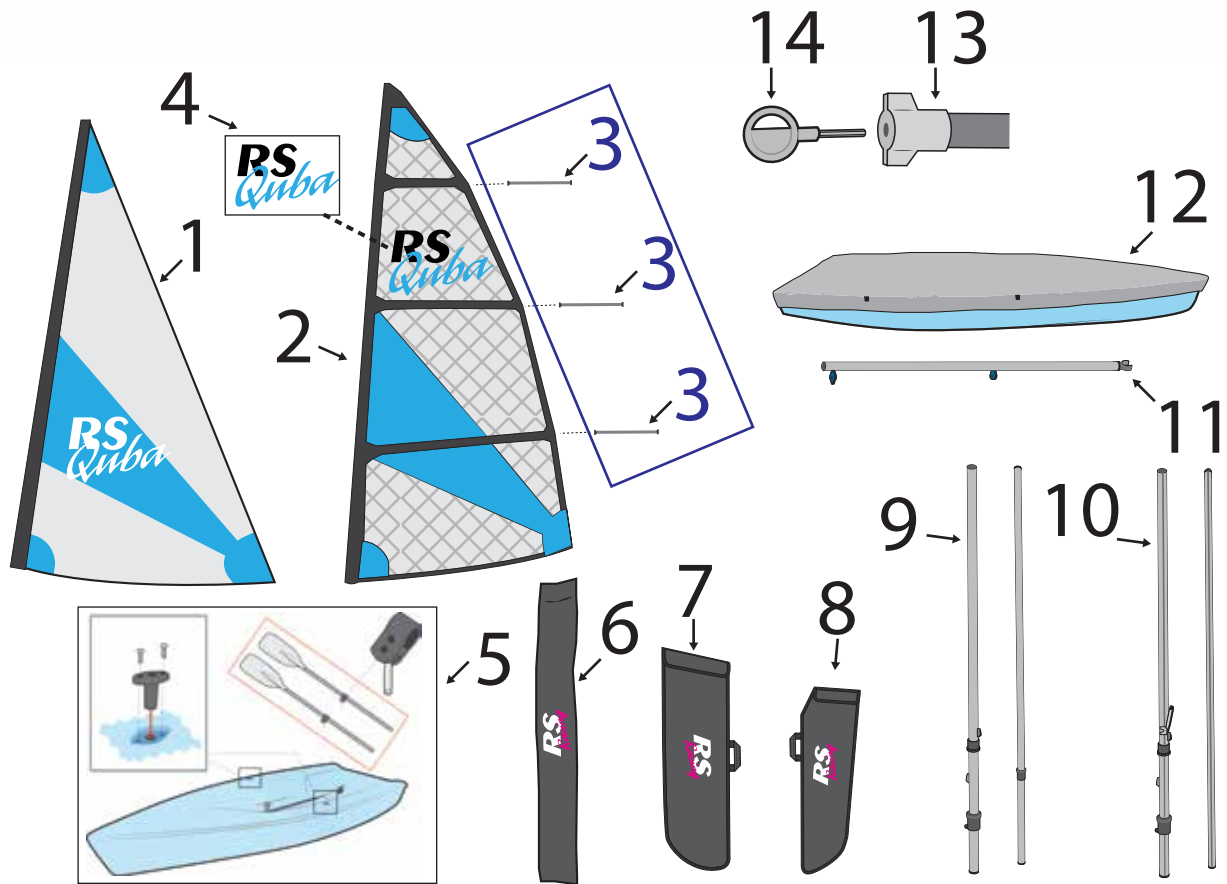

Sails | Covers | Spars

Number	Description	Product Code
1	RS Quba Sport mainsail (folded inc. bag)	QUB-SA-101
1	RS Quba Club Mainsail (folded inc. bag)	QUB-SA-102
2	RS Quba Pro Mylar Mainsail (rolled inc. battens and bag)	QUB-SA-100
3	RS Quba Pro Mainsail Batten Set	QUB-SA-901
4	RS Quba Sail Decal	QUB-SA-900
5	RS Rowing Kit (Tera/Quba) + Oars, Rowlocks, Sockets, Fixings	RSM-UA-100
6	Hyde Sail Bag 2.75m	LDCSB31
7	RS Padded Daggerboard bag	RSM-CO-600
8	RS Padded Rudder Bag - Short	RSM-CO-602
9	RS Quba Club Mast Complete	QUB-SP-100
10	RS Quba Sport Mast Complete	QUB-SP-101
11	RS Quba Boom Complete	QUB-SP-400
12	RS Quba Polycotton Breathable Top/Deck Cover	QUB-CO-100
13	North Sails Batten Adjuster	RSM-SA-905
14	North Sails Batten Adjuster Key	RSM-SA-908