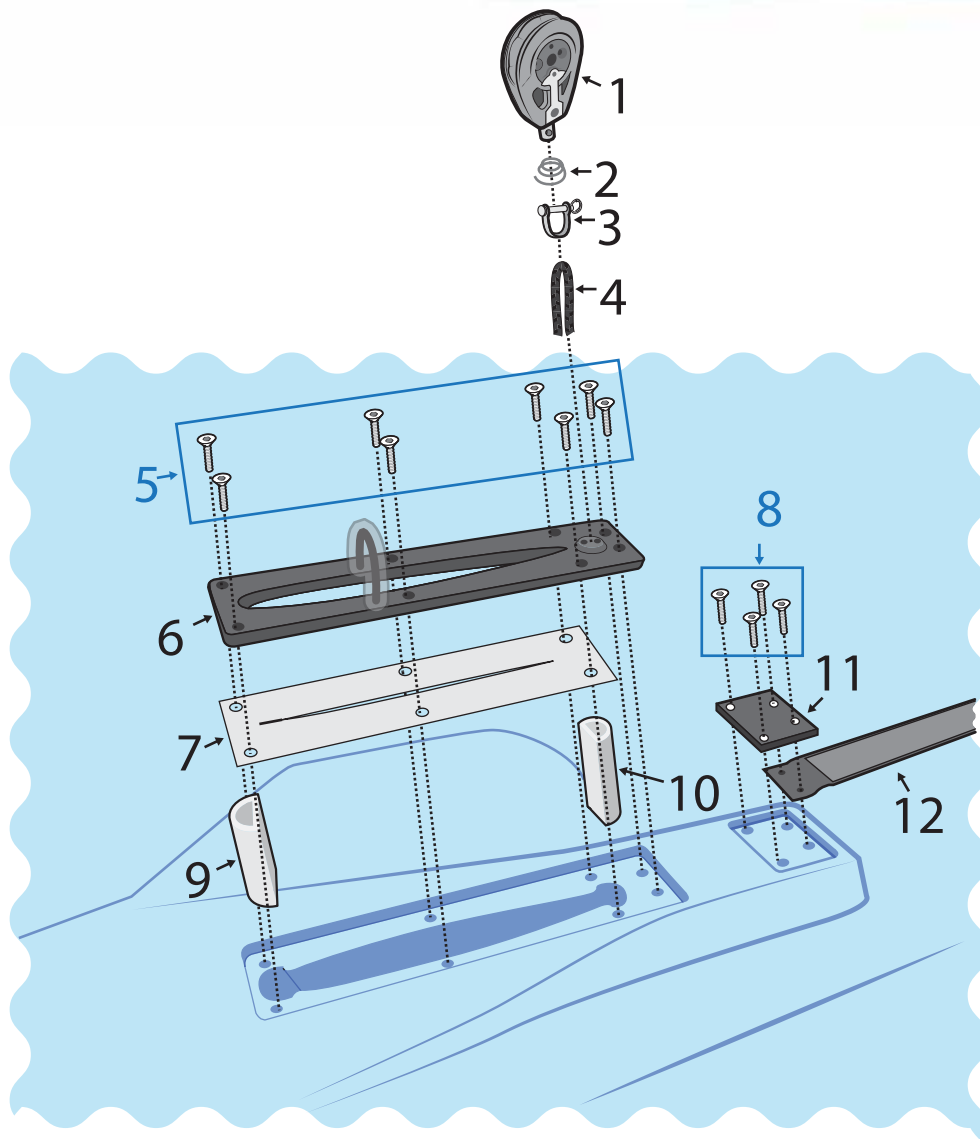

RS
Quba
**SPARE PARTS
WORKBOOK**

Hull Parts - Bow Area

Number	Description	Product Code
1	RS Quba Foredeck	QUB-FX-100
2	RS Feva Mast Gate (Post 2012 Hex Head Recess)	FEV-HF-200
3	Button head machine screw M6 x 50	FIX-B6-B50
4	RS Feva / Quba Mast Gate Fastening Bolt & Knob 2012	FEV-HF-202
5	RS Tera/Quba Front Carry Handle	RSM-HF-101
6	Pozzi pan machine screw M6 x 35	FIX-B6-P35
7	Pozzi pan screw 14 x 2	FIX-S14-P01
8	RS Tera/ RS Quba Inspection Cap	RSM-HF-404
9	Nyloc M6	FIX-N6-006

Hull Parts - Daggerboard Area

Number	Description	Product Code
1	Allen 60mm Pro Ratchet Block	A2160
2	Harken Spring 25mm Diameter 51mm Long	H071
3	Allen Forged Shackle 5mm Pin 11x19mm	A5405S
4	Gottifredi Maffioli Compact 12 - 4mm	
5	SCK CSK M/SCREW M6 X 20	FIX-B6-C20
6	RS Tera / RS Quba Daggerboard Surround	TER-FO-901
7	Hawk 150mm Mylar Slot Gasket per Metre	HK007
8	SCK CSK M/SCREW M6 X 20	FIX-B6-C20
9	RS Feva Daggerboard Rubber	FEV-HF-300
10	RS Feva Daggerboard Rubber	FEV-HF-300
11	RS Quba Mainsheet Plate	QUB-HF-402
12	RS Quba Centre Toe Strap	QUB-HF-400

Hull Parts - Rear Deck

Number	Description	Product Code
1	RS Quba Centre Toe Strap	QUB-HF-400
2	Kingfisher Evolution Performance 4mm: Black Yellow	KCL04BYE
3	Gottifredi Maffioli Evolution Race 3mm: Black	KKD03BLK
4	RS Toe Strap Attachment Cross	TER-HF-401
5	SCK CSK M/SCREW M6 X 20	FIX-B6-C20
6	RS Toe Strap Attachment Cross	TER-HF-401
7	SCK CSK M/SCREW M6 X 20	FIX-B6-C20
8	Allen Hatch 4 Inch: Black	A337BLACK
9	Pozzi pan screw 6 x 3/4	FIX-S6-P01
10	RS200/400 Bung on String	RSM-HF-500
11	Kingfisher Evolution Performance 4mm: Black Blue	KCL04BBL
12	Allen 29mm Plain Block with Inglefield Clip	A178-74
13	Allen Hatch 4 Inch: Sealing Ring	A338