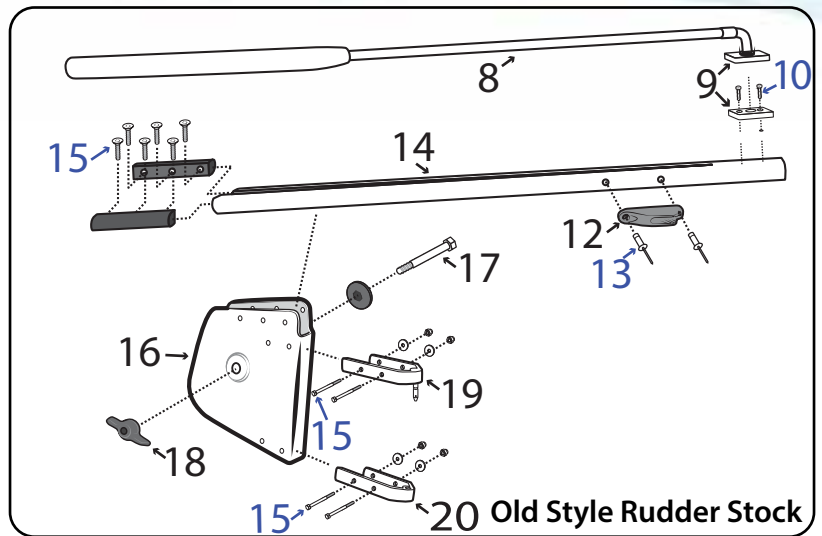

Foils & Foil Parts

Number	Description	Product Code
1	APB Rudder Blade Replacement Bottom Tip	RSM-FO-909
2	RS Feva/ RS Quba/ RS Vareo Rudder Blade. Selden Stock.	RSM-FO-101
2	RS Vision/Vareo/Feva/Quba Aluminium Rudder blade for Seasure	RSM-FO-100
3	APB Rudder Blade Pivot Bush Narrow	RSM-FO-905
3	APB Rudder Blade Pivot Bush (Wide)	RSM-FO-907
4	APB Replacement Narrow Rudder Head	RSM-FO-901
4	APB Replacement Wide Rudder Blade Head	RSM-FO-906
5	APB Daggerboard Replacment Bottom Tip	RSM-FO-910
6	RS Quba Aluminium Daggerboard	QUB-FO-200
7	RS Feva Daggerboard Handle	FEV-FO-902
8	RS Feva/ RS Vision/ RS Quba Tiller Extension: Seasure UJ	RSM-FO-501
9	Seasure Flexible UJSeasure Flexible UJ	S2367A
10	CSK pozzi screw 8 x 3/4	FIX-S8-C03
12	Clamcleat Junior Mk1	CL211MK1
13	Rivet Monel 4.8 x 12	FIX-R48-M12
14	RS Feva/Vision Tiller Arms Pair	RSM-FO-903
15	Rudder Stock (Pintle & Gudgeon) Nut; Bolt and Washer	RSM-FO-904
16	RS Vision/Feva/Vareo Rudder Stock; Tiller and Extension	RSM-FO-300
17	Seasure Rudder Pivot Bolt & Wing Nut	S9824
18	Seasure Rudder Pivot Wing Nut	S1828P
19	Seasure RS APB Rudder Pintle	S9597
20	Seasure RS APB Rudder Gudgeon	S9598