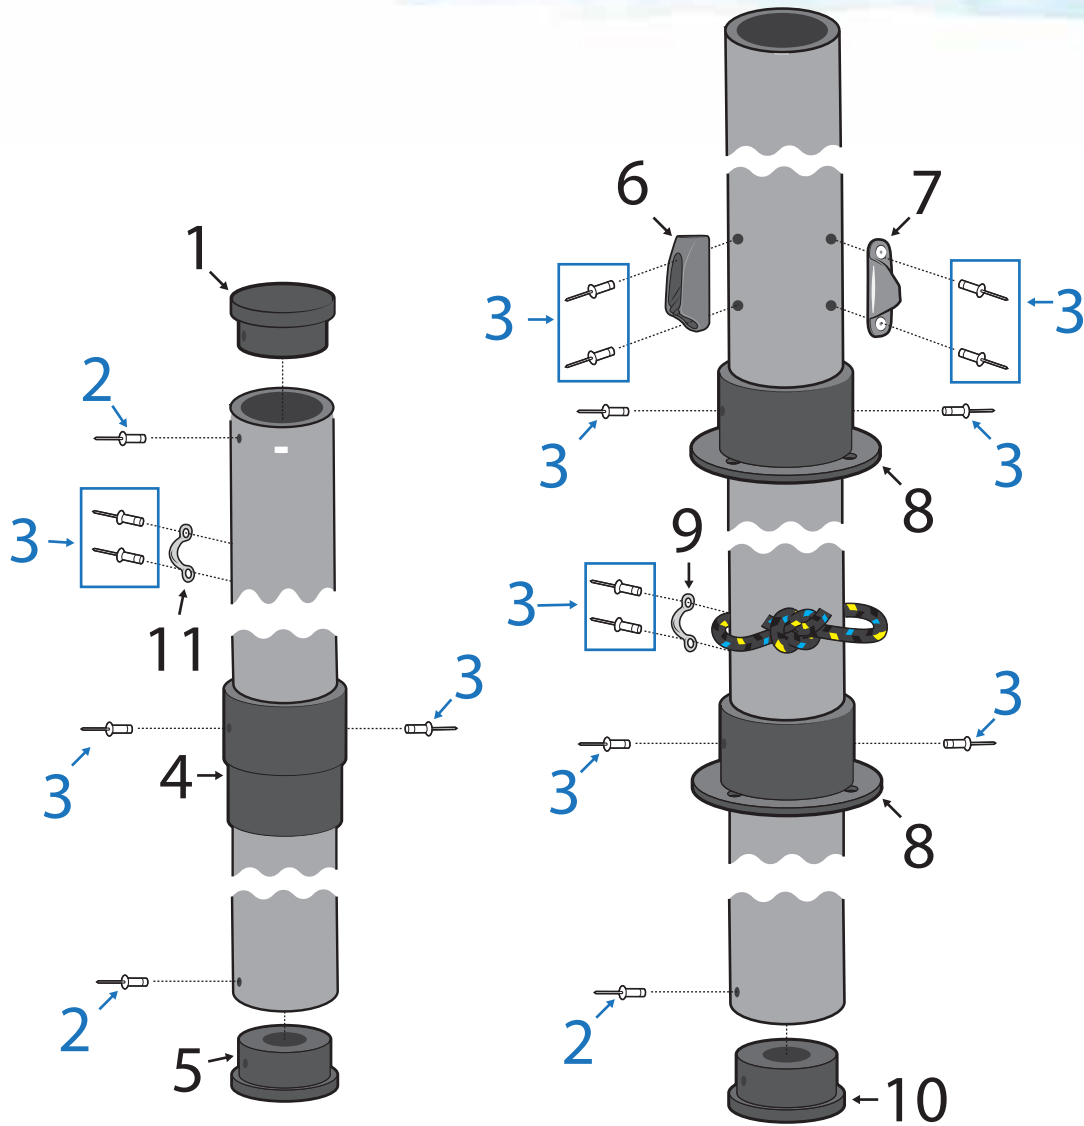

Club Mast Parts

Number	Description	Product Code
1	RS Feva Mast/Boom End Plug	FEV-SP-903
2	Rivet Monel 4.8 x 12	FIX-R48-M12
3	Rivet Monel 4.8 x 18	FIX-R48-M18
4	RS Quba Club Mast Joining Sleeve	QUB-SP-903
5	RS Quba Club Top Mast Bottom End Cap	QUB-SP-904
6	Clamcleat Racing Junior MK2	CL211MK2
7	Racing Fine Line Cleat Port	CL259
8	RS Quba Club Mast Collar	QUB-SP-901
9	Selden Lacing Eye 27mm	403-122
10	RS100 Mast Heel Plug	RS1-SP-906
11	Seasure Low Saddle	S2517