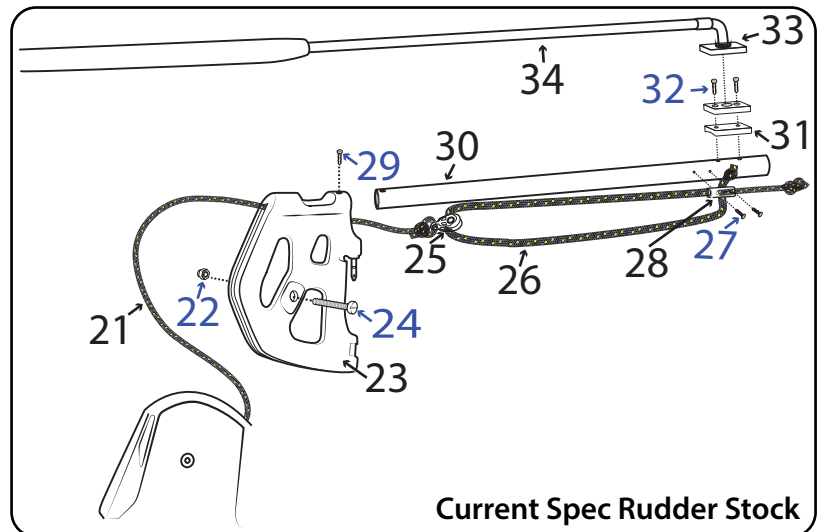

Foils & Foil Parts Cont.

Number	Description	Product Code
21	RS Feva/Quba Rudder Downhaul Line (from blade)	
22	Nyloc M8	FIX-N8-008
23	RS Feva/ RS Quba/ RS Vareo Stock Head	RSM-FO-304
24	Pan Head Machine Screw M8 x 50	FIX-B8-P50
25	Selden Ball Bearing Block 20mm: Single	P402101SIN
26	RS Feva/Quba Rudder Downhaul (in cleat)	
27	Rivet Monel 4.8 x 12	FIX-R48-M12
28	Racing Micro with Becket	CL270
29	Pozzi pan screw 6 x 3/4	FIX-S6-P01
30	RS Feva/ RS Quba Tiller and Extension	RSM-FO-400
31	RWO 32mm Tube SaddleRWO 32mm Tube Saddle	R0713
32	CSK pozzi screw 8 x 3/4	FIX-S8-C03
33	Selden Tiller Extension UJ	CA0015
34	RS Feva/ RS Quba Tiller Extension: Selden UJ	RSM-FO-500