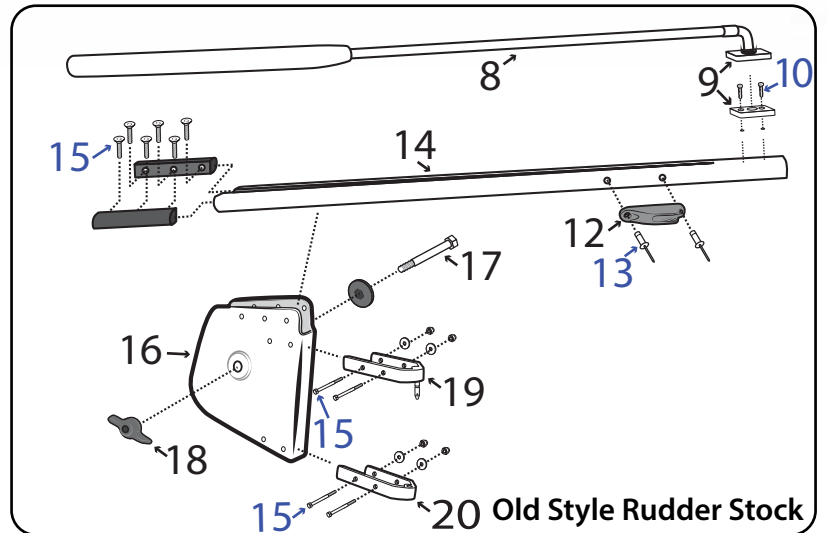

Foils & Foil Parts Cont.

Number	Description	Product Code
21	RS Feva/Quba Rudder Downhaul Line (from blade)	
22	Nyloc M8	FIX-N8-008
23	RS Feva/ RS Quba/ RS Vareo Stock Head	RSM-FO-304
24	Pan Head Machine Screw M8 x 50	FIX-B8-P50
25	Selden Ball Bearing Block 20mm: Single	P402101SIN
26	RS Feva/Quba Rudder Downhaul (in cleat)	
27	Rivet Monel 4.8 x 12	FIX-R48-M12
28	Racing Micro with Becket	CL270
29	Pozzi pan screw 6 x 3/4	FIX-S6-P01
30	RS Feva/ RS Quba Tiller and Extension	RSM-FO-400
31	RWO 32mm Tube SaddleRWO 32mm Tube Saddle	R0713
32	CSK pozzi screw 8 x 3/4	FIX-S8-C03
33	Selden Tiller Extension UJ	CA0015
34	RS Feva/ RS Quba Tiller Extension: Selden UJ	RSM-FO-500