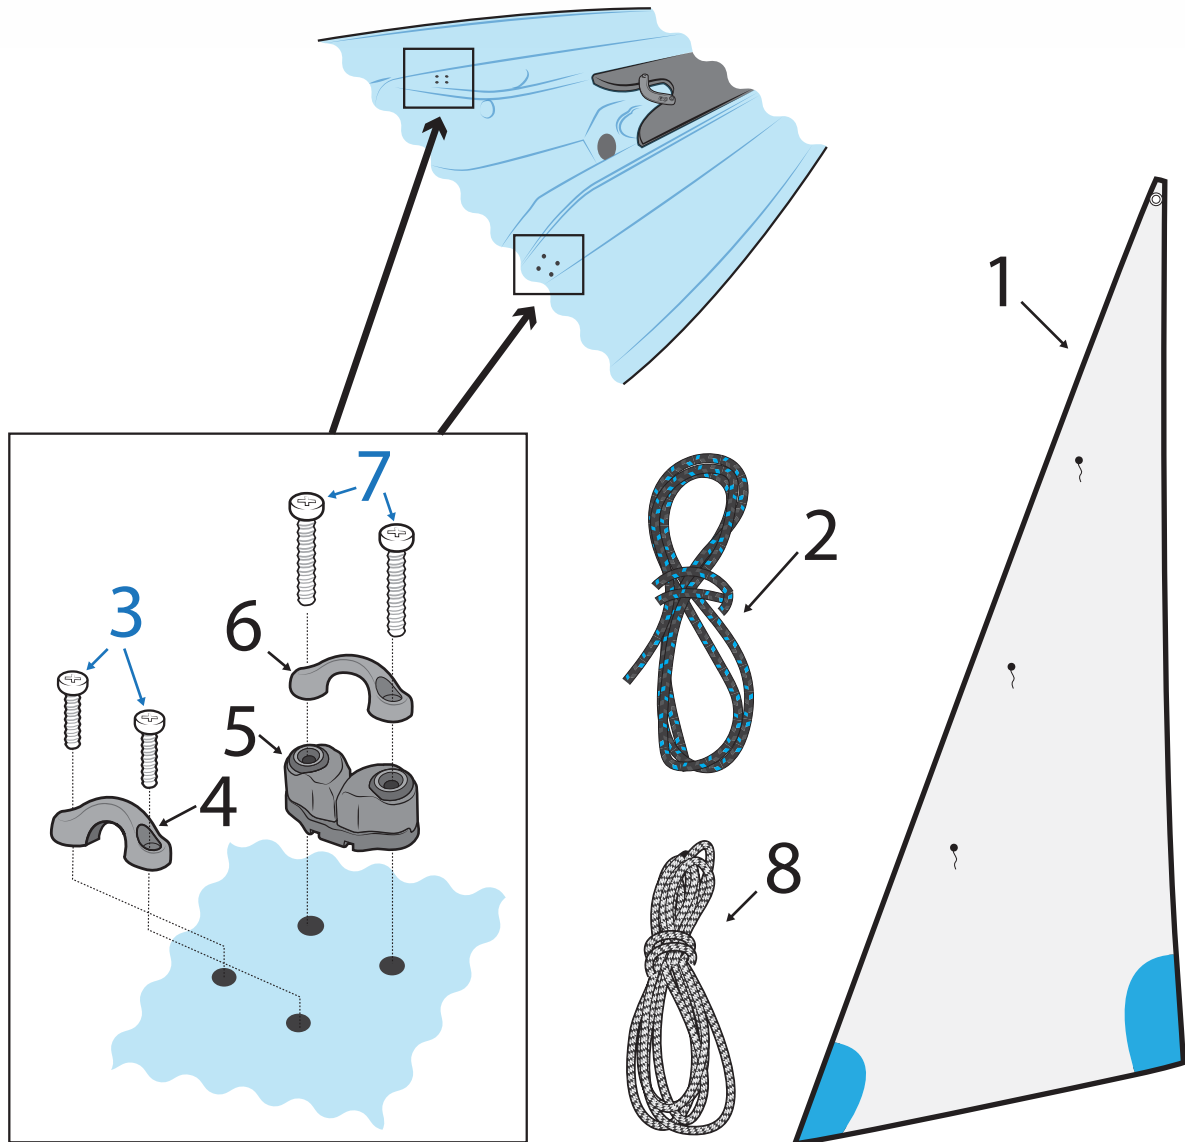

Jib Pack Parts

Number	Description	Product Code
1	RS Quba Jib	QUB-SA-200
2	RS Quba Jib Sheet	QUB-WEB-003
3	Button head machine screw M5 x 16	FIX-B5-B16
4	Allen Fairlead Open Base 9mm S/S Lined	A4282
5	Allen Small Cleat Alanite	A.677
6	Allen Cleat Carbon Over Fairlead (Small For A77)	A488
7	Button head machine screw M4 x 35	FIX-B4-B35
8	RS Quba Jib Halyard	QUB-WEB-004
9	RS Quba Jib Pack	QUB-UA-101