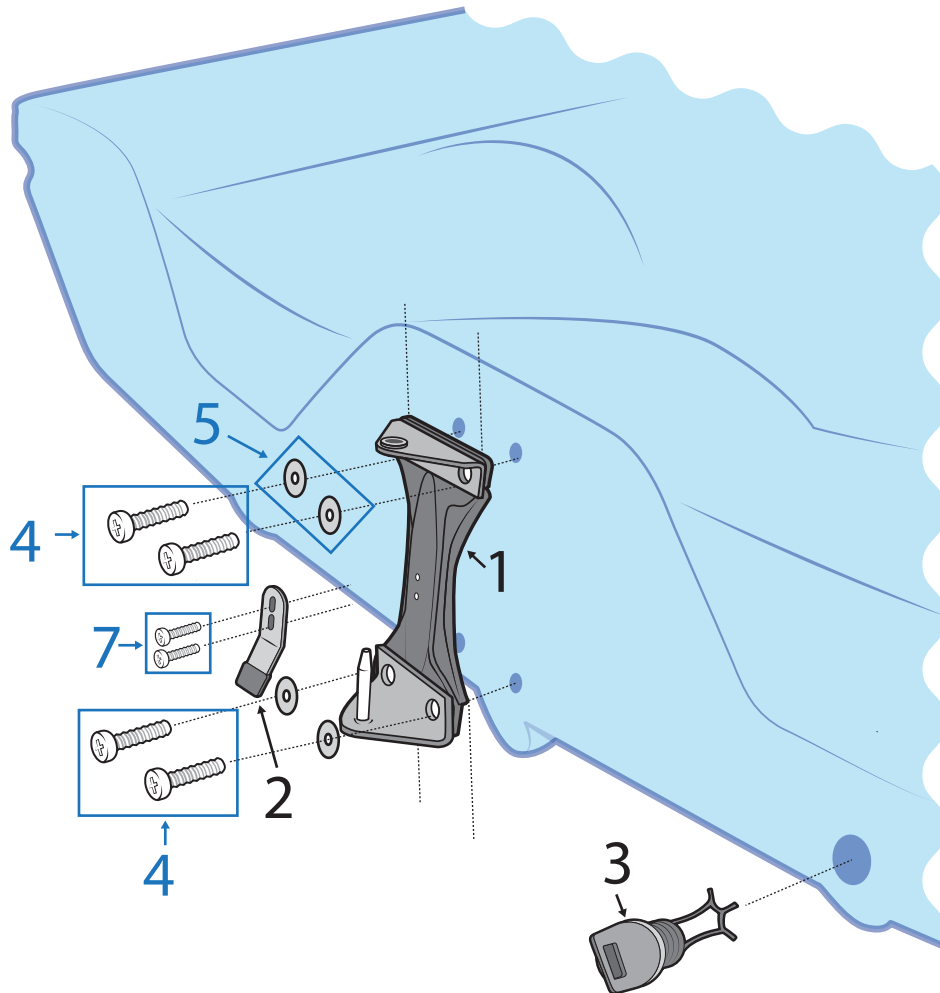

Hull Parts - Daggerboard Area

Number	Description	Product Code
1	Allen 60mm Pro Ratchet Block	A2160
2	Harken Spring 25mm Diameter 51mm Long	H071
3	Allen Forged Shackle 5mm Pin 11x19mm	A5405S
4	Gottifredi Maffioli Compact 12 - 4mm	
5	SCK CSK M/SCREW M6 X 20	FIX-B6-C20
6	RS Tera / RS Quba Daggerboard Surround	TER-FO-901
7	Hawk 150mm Mylar Slot Gasket per Metre	HK007
8	SCK CSK M/SCREW M6 X 20	FIX-B6-C20
9	RS Feva Daggerboard Rubber	FEV-HF-300
10	RS Feva Daggerboard Rubber	FEV-HF-300
11	RS Quba Mainsheet Plate	QUB-HF-402
12	RS Quba Centre Toe Strap	QUB-HF-400

Hull Parts - Helm Area

Number	Description	Product Code
1	RS Quba Side Toe Strap Set	QUB-HF-401
2	Allen Toe Strap Plate (Dark Grey)	A..99G
3	SCK CSK M/SCREW M6 X 20	FIX-B6-C20
4	SCK CSK M/SCREW M6 X 20	FIX-B6-C20
5	RS Quba Centre Toe Strap	QUB-HF-400
6	RS Quba Mainsheet Plate	QUB-HF-402
7	Rowing Kit Blanking Cap	RSM-HF-403

Hull Parts - Rear Deck

Number	Description	Product Code
1	RS Quba Centre Toe Strap	QUB-HF-400
2	Kingfisher Evolution Performance 4mm: Black Yellow	KCL04BYE
3	Gottifredi Maffioli Evolution Race 3mm: Black	KKD03BLK
4	RS Toe Strap Attachment Cross	TER-HF-401
5	SCK CSK M/SCREW M6 X 20	FIX-B6-C20
6	RS Toe Strap Attachment Cross	TER-HF-401
7	SCK CSK M/SCREW M6 X 20	FIX-B6-C20
8	Allen Hatch 4 Inch: Black	A337BLACK
9	Pozzi pan screw 6 x 3/4	FIX-S6-P01
10	RS200/400 Bung on String	RSM-HF-500
11	Kingfisher Evolution Performance 4mm: Black Blue	KCL04BBL
12	Allen 29mm Plain Block with Inglefield Clip	A178-74
13	Allen Hatch 4 Inch: Sealing Ring	A338

Hull Parts - Transom Area

Number	Description	Product Code
1	RS Feva/Quba/Vision/Vareo Transom Plate	RSM-HF-503
2	Seasure Rudder Retaining Clip Stainless Steel	S1820
3	RS APB Transom Bung	RSM-HF-501
4	Pozzi pan machine screw M6 x 16	FIX-B6-P16
5	Washer M6 'A'	FIX-W6-001
7	Button head machine screw M4 x 16	FIX-B4-B16