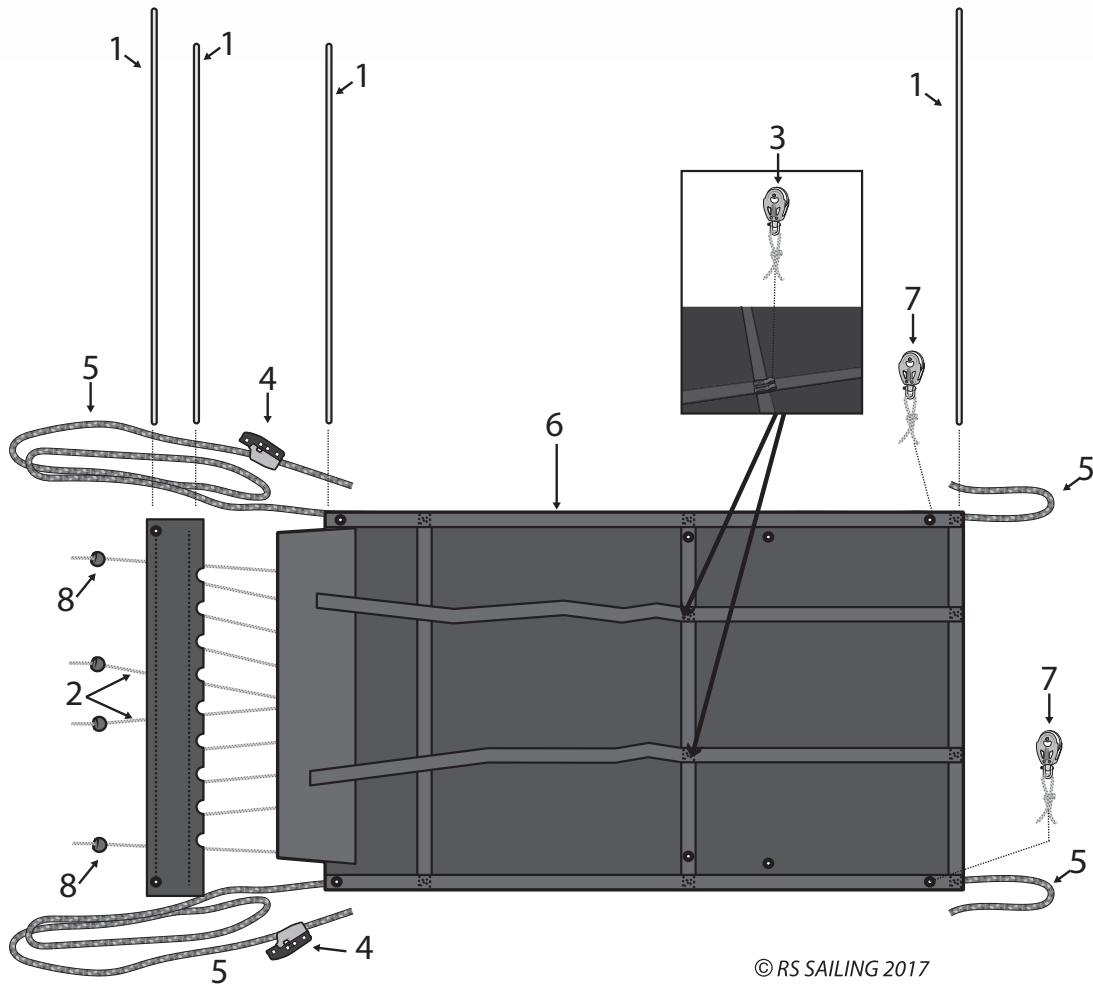

RS CAT16 - Trampoline & Parts

Number	Description	Product Code
1	RS Cat16 Trampoline Replacement Batten Set	C16-HF-904
2	RS CAT16 Rear Tramp Tie	C16-WEB-005
3	Allen 30mm Dynamic Block: Single With Shackle Swivel	A2030SC
4	Clamcleat Aero \cleat with CL270 Racing Micros with Becket	CL828
5	RS CAT16 Side Tramp Tie	C16-WEB-001
6	RS CAT16 Trampoline	C16-HF-400
7	Allen 30mm Dynamic Block: Single	A2030