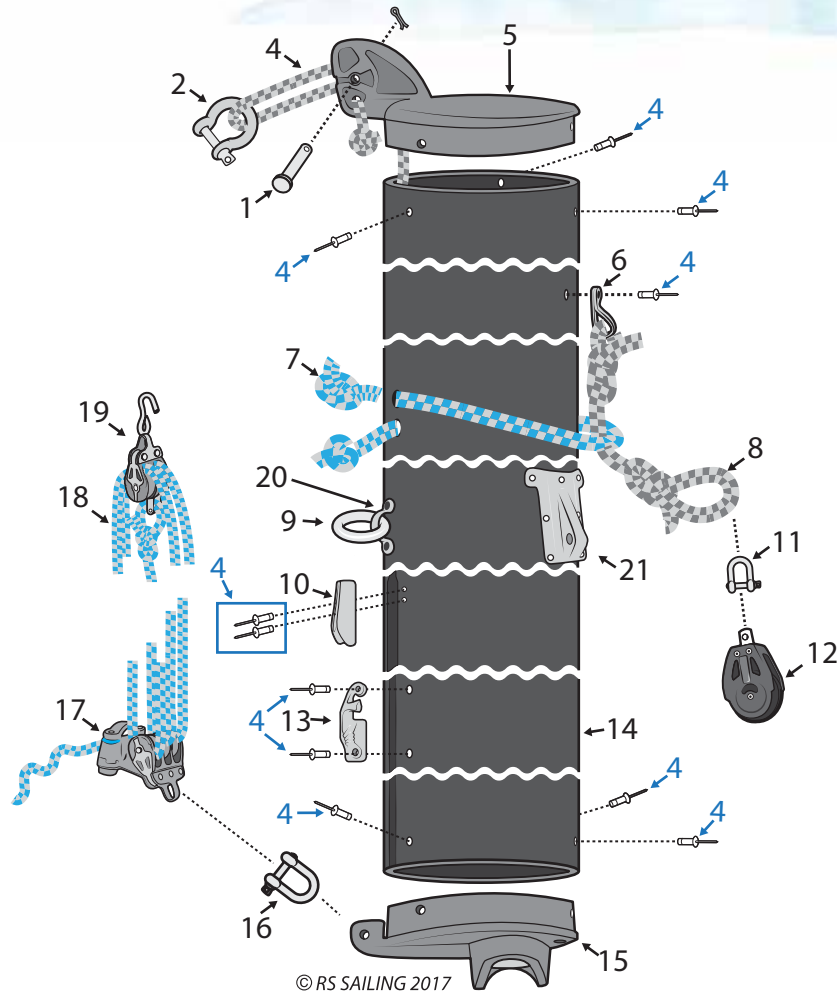

RS CAT16 - Mast & Parts

© RS SAILING 2017

Number	Description	Product Code
1	8 x 22mm Pin	
2	Allen Forged 6mm Bow Shackle	A-622106
3	Selden Plain Sheave 35/8/10mm (Aft Outer Sheave)	504-362
4	Rivet Monel 4.8 x 12	FIX-R48-M12
5	RS CAT Masthead Box	C16-SP-912
6	Allen P Clip Looped S/S Lacing Eye	A4035
7	Kingfisher 8 Plait PreStretch 5mm: Black	KPS05BLK
8	Gottifredi Maffioli Compact 12 4mm Black	KDB04B
9	Seasure Stainless Steel Ring Small	S0710
10	RS Cat 16 Mast Sail Feeder	505-535-01
11	Allen Forged Shackle 4mm Pin 9x15mm	A5404S
12	Allen 30mm Dynamic Block: Single With Shackle Swivel	A2030SC
13	Clamcleat Side Entry Cleat (Starboard) MK1	CL217MK1
14	RS CAT16 Mast Complete	C16-SP-100
15	RS CAT Mast Heel Plug	C16-SP-914
16	Allen Forged D Shackle 6mm	A-621106
17	20MM TRIPLE DYNAMIC BLOCK NO BECKET	A2027NB
18	Gottifredi Maffioli Evolution Race 5mm: Black	KKD05BLK
19	Allen 20mm Dynamic Block: Double with Becket and Hook	A2023HK
20	Eye dinghy forestay small	508-089-01
21	RS CAT Forestay Attachment Fitting	C16-SP-913
22	RS CAT16 Main Halyard	C16-WEB-003