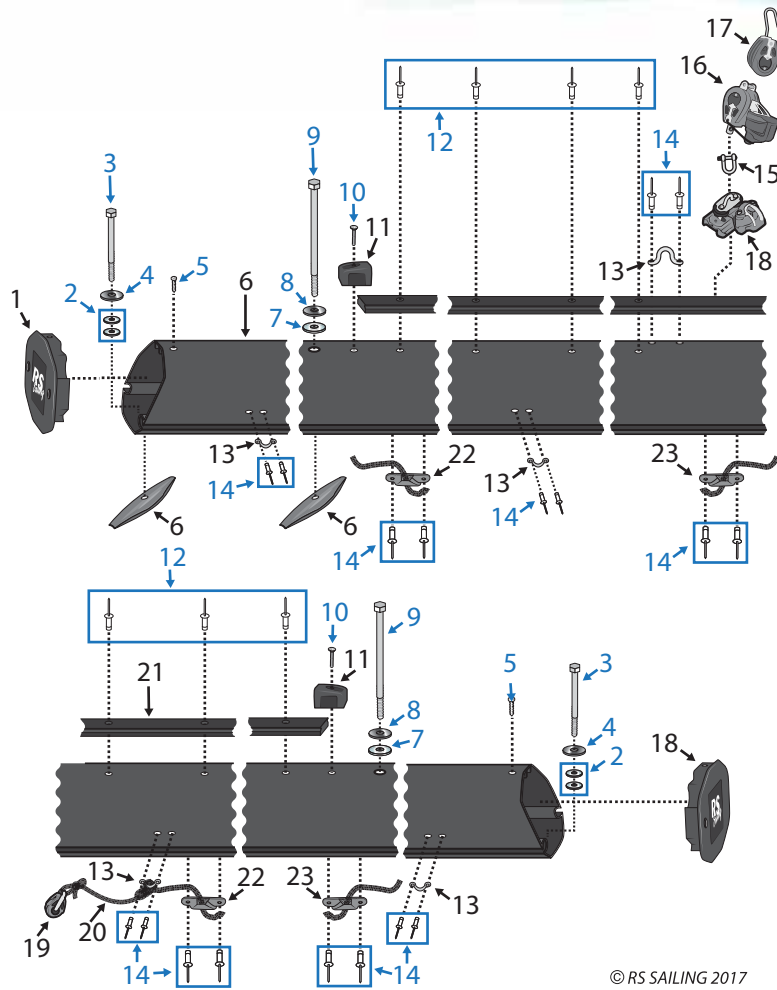

RS CAT16 - Rear Beam Parts

© RS SAILING 2017

Number	Description	Product Code
1	RS CAT16 Beam End Cap	C16-HF-402
3	Cat 16 Front Beam Bolt M10 x 110mm Hex	FiX-B10-110
4	Washer M10 Penny	FIX-W10-001
5	Pozzi pan screw 8 x 3/4	FIX-S8-P02
6	RS Cat 16 Rear Beam Assembly	C16-HF-405
8	Washer M10 Penny	FIX-W10-001
9	RS CAT16 Under Gunwhale Recess Bar (Size M10)	C16-HF-902
10	CSK pozzi screw 10 x 1	FIX-S10-C01
11	RS CAT16 Under Gunwhale Recess Bar (Size M8)	C16-HF-900
12	Rivet Monel 4.8 x 18	FIX-R48-M18
13	Selden Lacing Eye 38mm	508-019
14	Rivet Monel 4.8 x 12	FIX-R48-M12
15	Allen Forged Shackle 5mm Pin 11x19mm	A5405S
16	50mm Triple/Ratchet/Block and Cleat	A2058
17	50mm Triple Block with Swivel Hook	A2054HK
18	RS CAT16 Mainsheet Car RS CAT16 Mainsheet Car	C16-HF-404
19	Allen 30mm Dynamic Block: Single	A2030
20	Kingfisher Shockcord 4mm: Black	KS304BLK
22	CL273 Clamcleat Racing Sail Line Cleat (Starboard)	CL273
23	CL241 Clamcleat Racing Sail Line Cleat (Port)	CL241