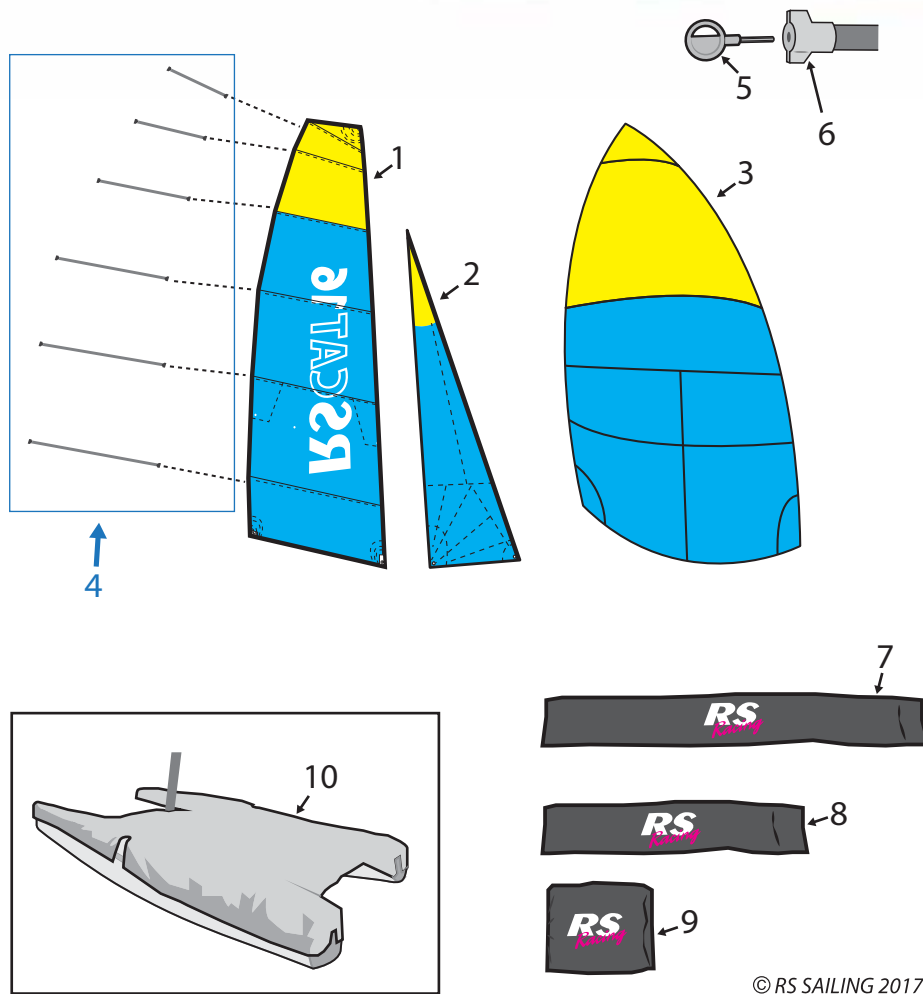

RS CAT16 Sails | Covers | Trailers

© RS SAILING 2017

Number	Description	Product Code
1	RS CAT16 Mainsail	C16-SA-101
2	RS CAT16 Jib	C16-SA-200
3	RS CAT16 Spinnaker	C16-SA-300
4	RS CAT16 Batten Set	C16-SA-901
5	North Sails Batten Adjuster Key	RSM-SA-908
7	Hyde Sail Bag 2.75m	LDCSB31
8	Hyde Sail Bag 2.05m	LDCSB2
9	Hyde Spinnaker Bag	RSM-SA-906
10	RS CAT16 Top Cover	C16-CO-100
11	RS CAT16 Trampoline Cover	C16-CO-101
12	RS CAT16 Launching Trolley (wide wheel)	C16-TR-100
13	RS CAT16 Road Trailer	C16-TR-103
14	RS CAT16 Road Trailer Storage Box	C16-TR-900
15	RS CAT16 Bow Protector (Pair)	C16-UA-100