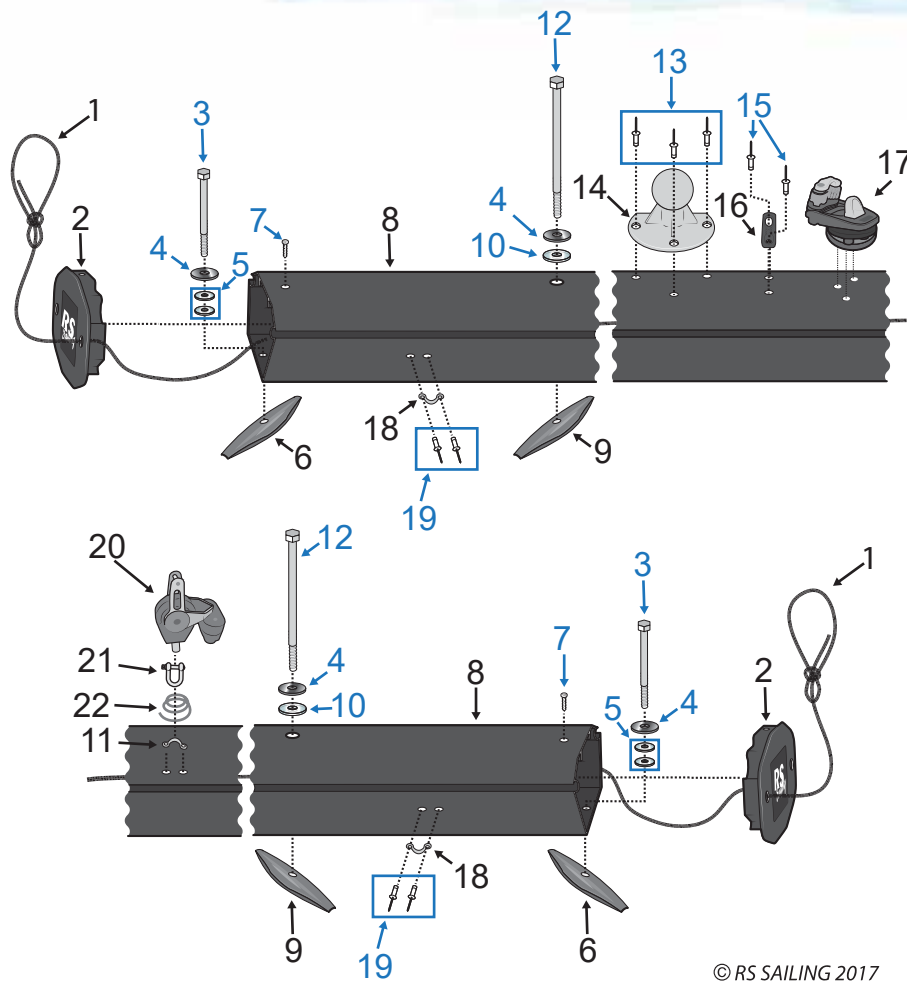

RS CAT16 Front Beam Parts

© RS SAILING 2017

Number	Description	Product Code
1	Kingfisher Shockcord 4mm: Black	KS304BLK
2	RS CAT16 Beam End Cap	C16-HF-402
3	Cat 16 Front Beam Bolt M10 x 110mm Hex	FiX-B10-110
4	Washer M10 Penny	FIX-W10-001
6	RS CAT16 Under Gunwhale Recess Bar (Size M10)	C16-HF-902
7	Pozzi pan screw 8 x 3/4	FIX-S8-P02
8	RS CAT16 Main Beam (Front)	C16-HF-401
9	RS CAT16 Under Gunwhale Recess Bar (Size M10)	C16-HF-902
11	Selden Deck Clip Standard	P50847601
12	Cat 16 Front Beam M10 x 190mm Hex Head	FIX-B10-190
13	Rivet Monel 6.4 x 18	FIX-R64-M18
14	RS Cat 16 Mast Step	C16-HF-406
15	Rivet Monel 4.8 x 12	FIX-R48-M12
16	Clamcleat Racing Micro Cleat	CL268
17	Selden Eye Swivel 27	P43361101
17	Spinlock PXR Cam Cleat Swivel 2- 6mm Line	EX1846
18	Selden Lacing Eye 38mm	508-019
19	Rivet Monel 4.8 x 12	FIX-R48-M12
20	40mm Dynamic Block Swivel with becket and A.677 cam cleat	A2043-677
21	Allen Forged Shackle 5mm Pin 11x19mm	A5405S
22	Harken Spring 25mm Diameter 51mm Long	H071