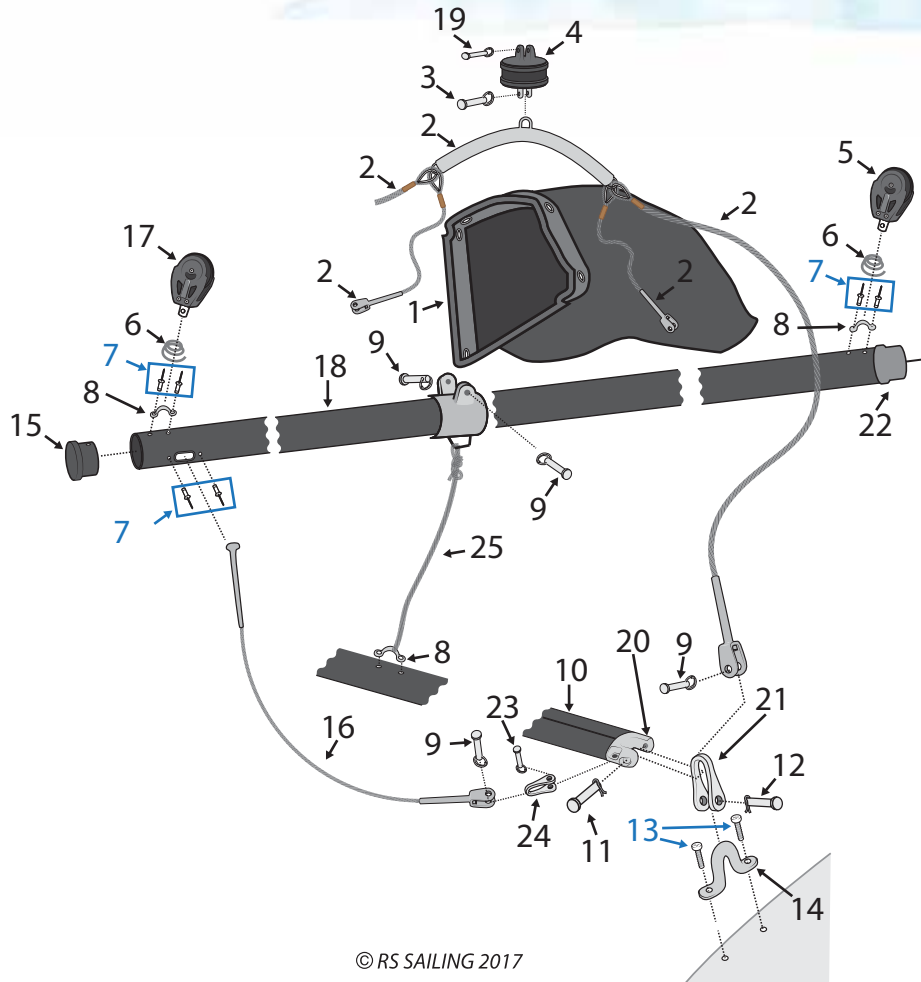

RSCAT16

SPARE PARTS WORKBOOK

Striker Bar & Spinnaker Pole Parts

© RS SAILING 2017

Number	Description	Product Code
1	RS CAT16 Spinnaker Sock	C16-HF-100
2	RS CAT16 Spinnaker Pole Bridle Wires	C16-SP-902
3	STF Marine 5x25mm Clevis Pins and Split Rings	ST-O0525
4	RS CAT16 Jib Furler (Bottom)	C16-SP-907
5	Selden Ball Bearing Block 30mm: Single With Becket	P403101SBK
6	Harken Spring: 19mm Diameter 25mm Long	H097
7	Rivet Monel 4.8 x 12	FIX-R48-M12
8	Eye dinghy forestay small	508-089-01
9	6x20mm Clevis Pins and Split Rings	ST-O0620
10	RS CAT16 Striker Bar Assembly	C16-HF-101
11	RS CAT16 Striker Bar Clevis Pin	C16-HF-102
12	Clevis Pin 8x20mm	TBC
13	Pozzi pan machine screw M6 x 16	FIX-B6-P16
14	RS CAT16 Bow Eye	C16-HF-903
15	RS Tera Top Mast End Plug	TER-SP-907
16	RS CAT16 Gennaker Pole Strops	C16-SP-910
17	Selden Ball Bearing Block 30mm: Single	P403101SIN
18	RS CAT16 Spinnaker Pole	C16-SP-500
19	STF Marine 5x15mm Clevis Pins and Split Rings	ST-O0515
20	RS CAT16 Striker End	C16-HF-104
21	RS CAT Striker Bar Attachment Shackles	C16-HF-105
22	RS Feva/Vareo/200 Bowsprit Outboard End Cap	RSM-SP-902
23	STF Marine 6x20mm Clevis Pins and Split Rings	ST-O0620
24	RS CAT Pole Bridle Wire Attachment Shackle	C16-HF-106
25	Gottifredi Maffoli Compact 12 4mm Black	KDB+B6:C2804