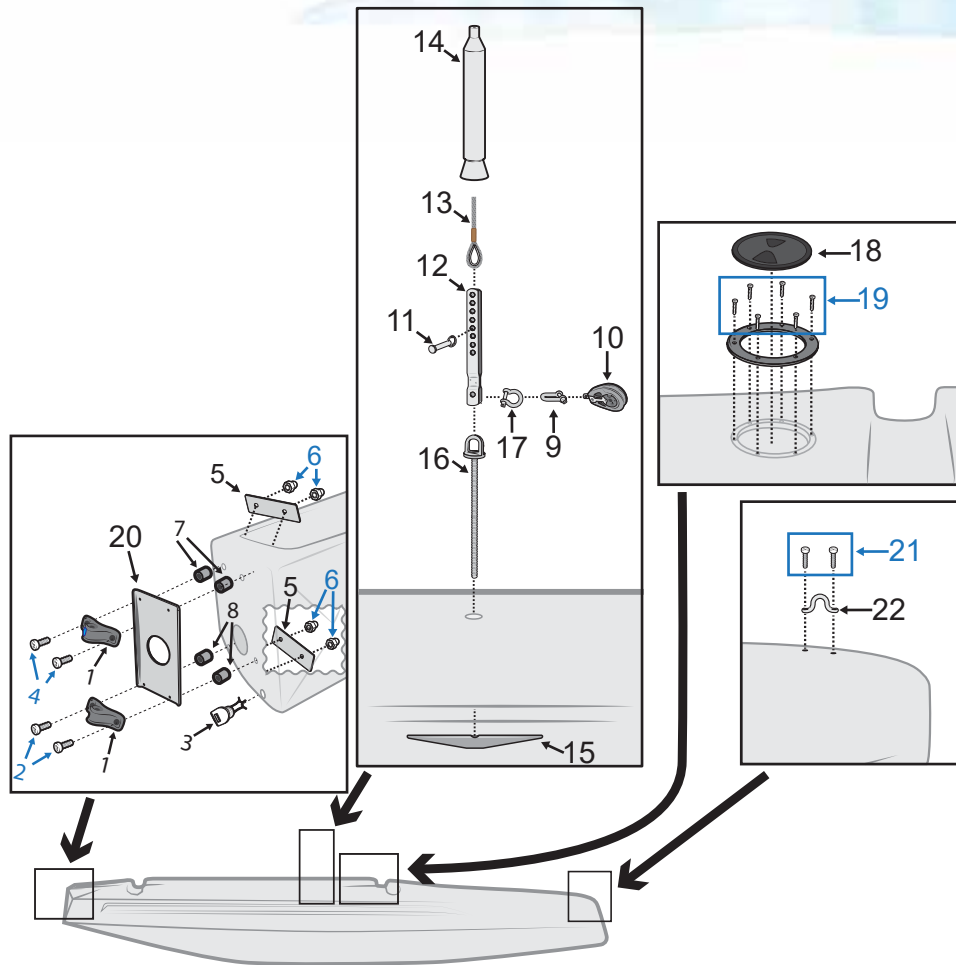

RS CAT16 Hull Parts

© RS SAILING 2017

Number	Description	Product Code
1	RS CAT16 \ RS Quest Transom Gudgeon (Plastic - With Lock)	C16-HF-502
2	Pozzi Pan Machine Screw M6 x 60	FIX-B6-P60
3	RS APB Transom Bung	RSM-HF-501
4	Pozzi Pan Machine Screw M6 x 65	FIX-B6-P65
5	RS CAT16 Transom Gudgeon Backing Plate MK1 Hull	C16-HF-503
5	RS Quest \ RS CAT16 Transom Gudgeon backing Plate MK2 Hull	C16-HF-504
6	Nyloc M6	FIX-N6-006
7	SPACER TUBE L=38, RS CAT \ RS Quest	480-385
8	SPACER TUBE L=47, RS CAT	480-386
9	Allen Forged Shackle 5mm Pin 11x19mm	A5405S
10	Allen 60mm Pro Ratchet Block	A2160
11	STF Marine 6x20mm Clevis Pins and Split Rings	ST-O0620
12	RS CAT16 Shroud Adjuster	c16-hf-301
13	RS CAT16 Shrouds (Pair)	C16-SP-904
14	Selden Shroud Cover: Black	319-777
15	RS CAT16 Under Gunwhale Recess Bar (Size M8)	C16-HF-900
16	RS CAT16 Shroud Eye Bolt	C16-HF-901
17	Allen Forged 6mm Bow Shackle	A-622106
18	Selden Hatch 100mm Black - RS Quest/ RS Cat16	RSM-HF-904
19	CSK pozzi screw 8 x 3/4	FIX-S8-C03
20	RS CAT16/ Quest Transom Plate- Full length, External Facing	C16-HF-505
21	Pozzi pan machine screw M6 X 12	FIX-B6-P12
22	RS CAT16 Bow Eye	C16-HF-903