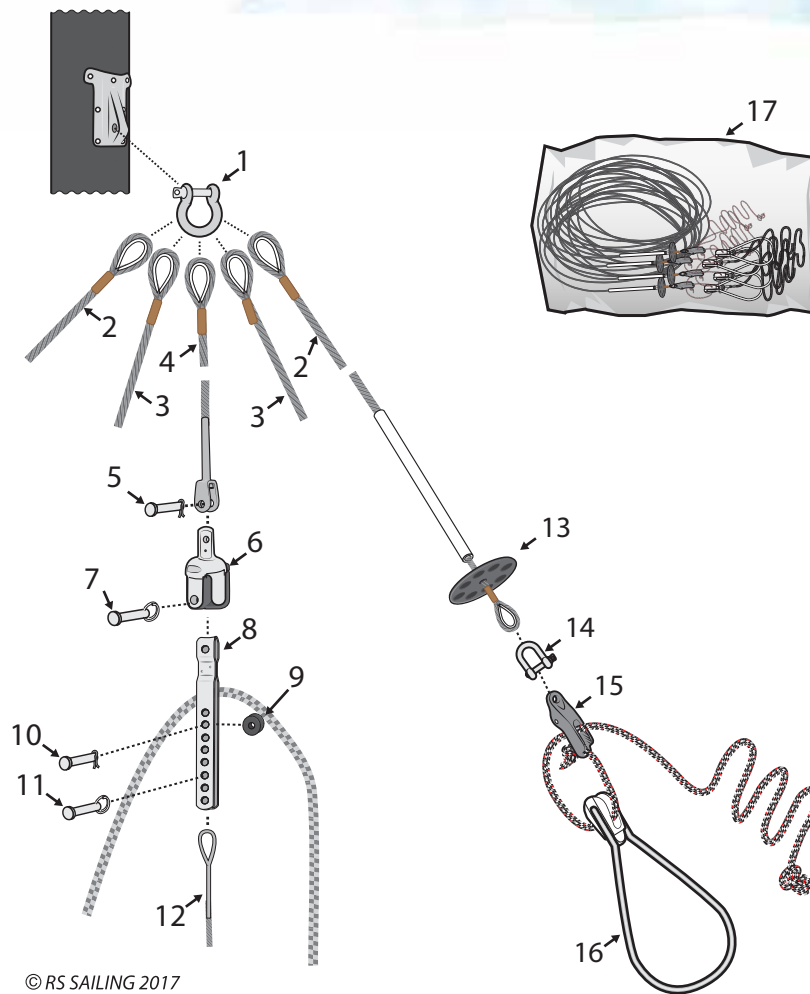

RS CAT16 Rigging

© RS SAILING 2017

Number	Description	Product Code
1	Selden 8mm Bow Shackle	307-026
2	RS CAT16 Trapeze Wires (Pair) excluding Cleats and Rings	C16-SP-915
3	RS CAT16 Shrouds (Pair)	C16-SP-904
4	RS CAT16 Jib Strop	C16-SP-905
5	8 x 22mm Pin	TBC
6	RS CAT16 Jib Furler (Top)	C16-SP-909
7	6 x 35mm Clevis Pin and Ring	TBC
8	RS CAT Jib Halyard Sheave Box	C16-SP-916
9	Selden Plain Sheave 21/4.2/9mm (Front Sheaves)	P504360
10	STF Marine 5x18mm Clevis Pins and Split Rings	ST-O0518
11	STF Marine 6x20mm Clevis Pins and Split Rings	ST-O0620
12	RS CAT16 Forestay	C16-SP-901
13	Seasure Trapeze Disc	S2097
14	Allen Forged Shackle 5mm Pin 11x19mm	A5405S
15	Clamcleat Trapeze and Vang Cleat	CL253
16	Allen B/B Trapeze Ring Wide	A4261
17	RS CAT16 Twin Trapeze Kit	C16-UA-200
17	20MM TRIPLE DYNAMIC BLOCK NO BECKET	A2027NB
18	Gottifredi Maffioli Evolution Race 5mm: Black	KKD05BLK
19	Allen 20mm Dynamic Block: Double with Becket and Hook	A2023HK
20	Eye dinghy forestay small	508-089-01
21	RS CAT Forestay Attachment Fitting	C16-SP-913
22	RS CAT16 Main Halyard	C16-WEB-003