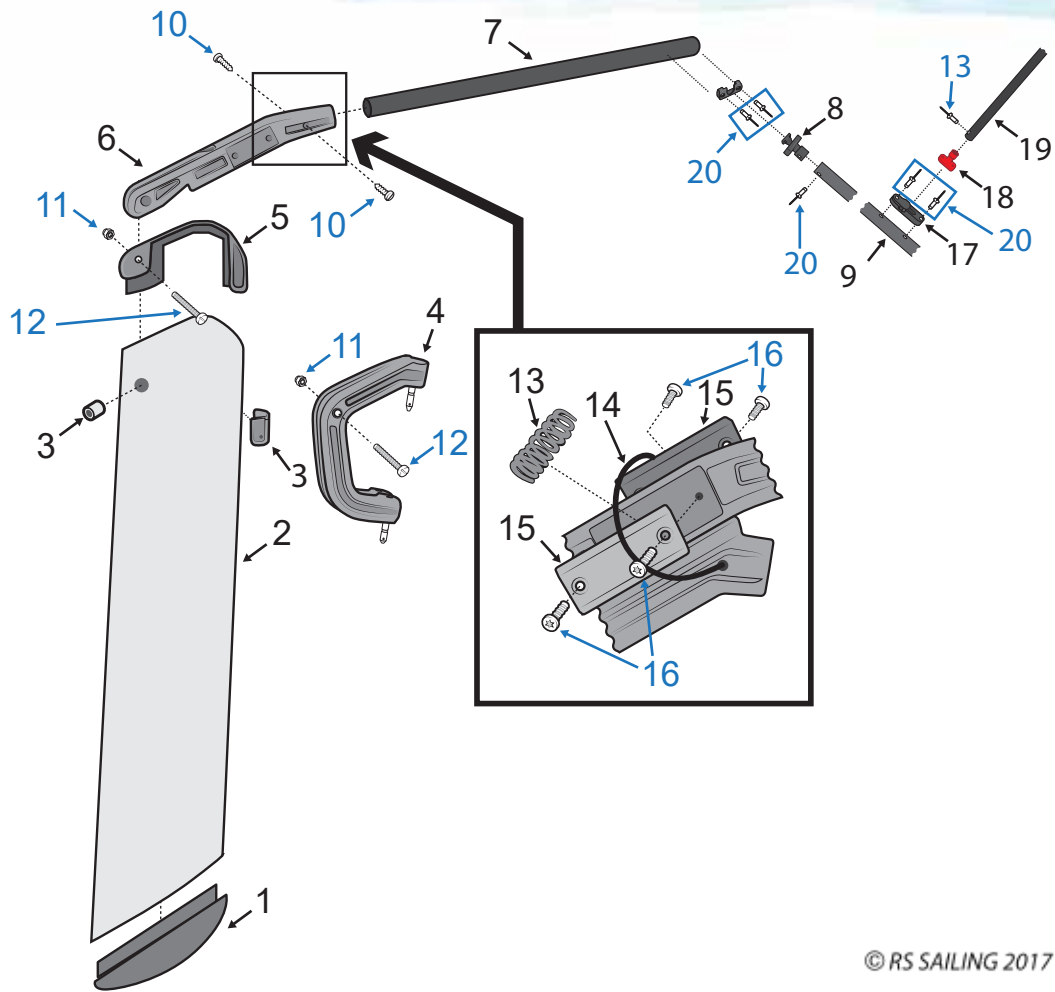

RS CAT16 - Rudder Stock Parts

© RS SAILING 2017

Number	Description	Product Code
1	APB Rudder Blade Replacement Bottom Tip	rsm-fo-909
2	RS CAT16 Rudder Blade	C16-FO-100
3	RS CAT16 / RS Quest Rudder Stock Bush	C16-FO-902
4	Rudder Stocking ('C' Shaped Part) - RS CAT & Venture Connect	RSM-FO-305
5	RS Cat/ RS Quest Rudder Blade Top	RSM-FO-912
6	RS CAT16/Quest/Connect Kick up handle	C16-FO-903
7	RS CAT Tiller (Port C16-FO-904) or (Starboard C16-FO-905)	C16-FO-904/5
8	Selden Tiller Extension UJ	CA0015
9	RS CAT16 Connecting Bar	C16-FO-901
10	Lower Rudder Blade Guide CAT/CONNECT	RSM-FO-908
11	Nyloc M8	FIX-N8-008
12	Pan Head Machine Screw M8 x 40	FIX-B8-P41
13	RS CAT16 / RS Quest Rudder Stock Casting Spring	RSM-FO-916
14	Kingfisher Shockcord 5mm: Black	KS305BLK
15	RS CAT16 / RS Quest Rudder Stock Casting Spring	RSM-FO-916
16	CSK machine screw M5 x 12	FIX-B5-C12
17	Selden Tiller Extension 1.45M (RS CAT16)	RSM-FO-911
18	Rivet Monel 4.8 x 12	FIX-R48-M12